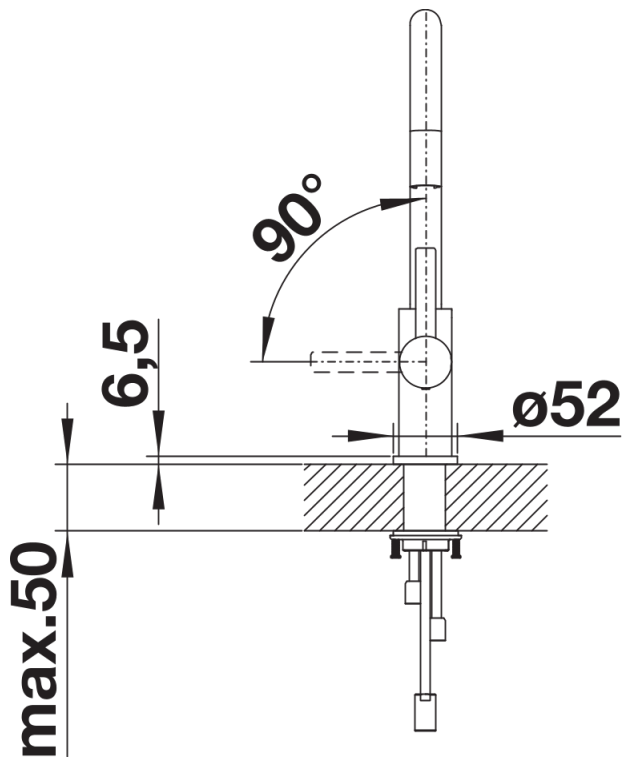

Product information sheet CANDOR-S

Item no. 523121

Benefits

- High-quality design in solid stainless steel, brushed finish
- Clear mixer tap design for modern kitchens
- High arched outlet for easy filling of pots and vases
- Concealed pull-out handspray
- More freedom of movement with installations against a wall thanks to the control lever with vertical neutral position
- Energy-saving: basic setting of the control lever to cold start

Colours

Available colours:
stainless steel

solid stainless steel

Scope of supply

- 190° swivel spout for greater reach
- Ø 35 mm tap hole required
- With ceramic disk cartridge
- Nylon-sheathed spray hose
- Flexible connector pipes, 700 mm long and 3/8" nut for particularly easy and safe installation
- Patented jet regulator for markedly reduced scaling
- Stabilisation plate to increase the stability of the tap when fitted in stainless steel sinks
- With non-return valve and thus guaranteed against reflux in accordance with EN 1717
- LGA approved
- DVGW approved

Details

Swivel range

Side view hand gear 2D

Side view