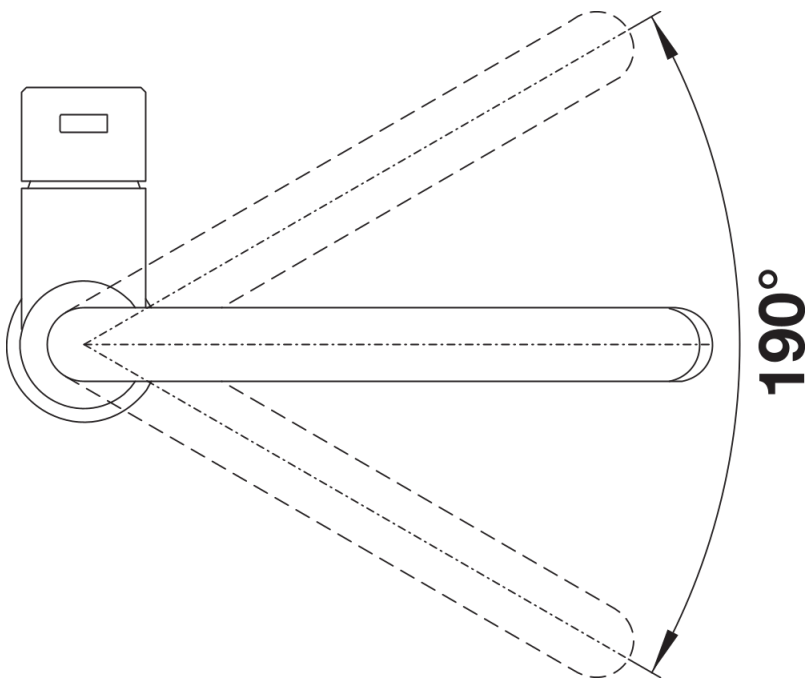

Product information sheet CANDOR-S

Item no. 523121

Benefits

- High-quality design in solid stainless steel, brushed finish
- Clear mixer tap design for modern kitchens
- High arched outlet for easy filling of pots and vases
- Concealed pull-out handspray
- More freedom of movement with installations against a wall thanks to the control lever with vertical neutral position
- Energy-saving: basic setting of the control lever to cold start

Colours

Available colours:
stainless steel

solid stainless steel

Scope of supply

- 190° swivel spout for greater reach
- Ø 35 mm tap hole required
- With ceramic disk cartridge
- Nylon-sheathed spray hose
- Flexible connector pipes, 700 mm long and 3/8" nut for particularly easy and safe installation
- Patented jet regulator for markedly reduced scaling
- Stabilisation plate to increase the stability of the tap when fitted in stainless steel sinks
- With non-return valve and thus guaranteed against reflux in accordance with EN 1717
- LGA approved
- DVGW approved

Details

Swivel range

Side view hand gear 2D

Side view