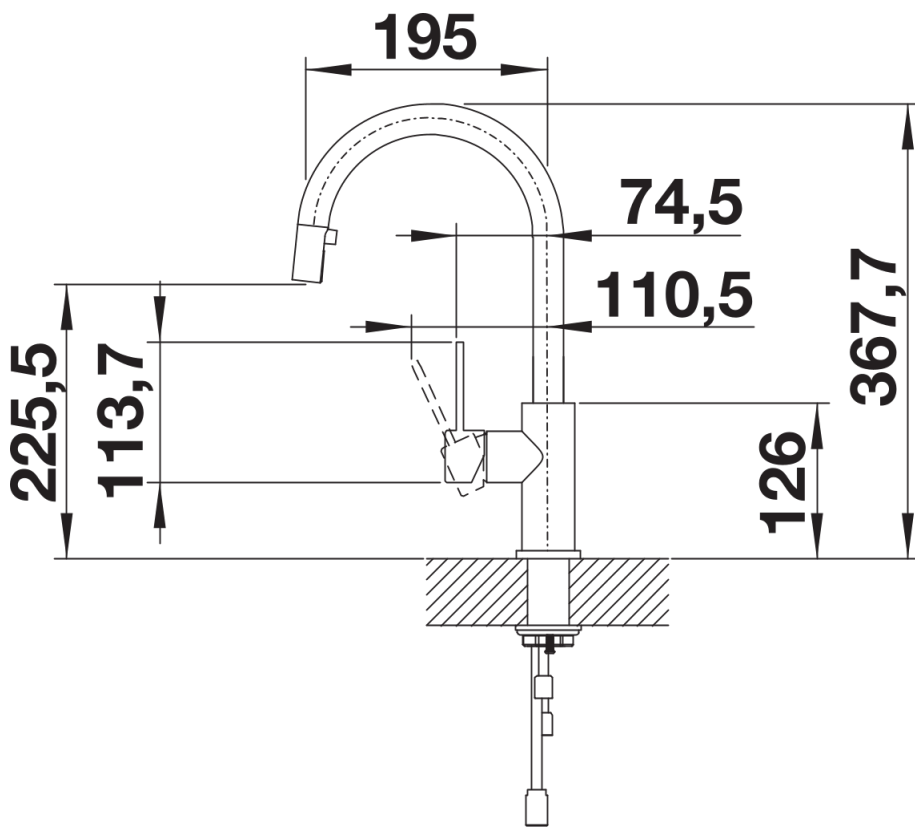

Product information sheet CANDOR-S

Item no. 523121

Benefits

- High-quality design in solid stainless steel, brushed finish
- Clear mixer tap design for modern kitchens
- High arched outlet for easy filling of pots and vases
- Concealed pull-out handspray
- More freedom of movement with installations against a wall thanks to the control lever with vertical neutral position
- Energy-saving: basic setting of the control lever to cold start

Colours

Available colours:
stainless steel

solid stainless steel

Scope of supply

- 190° swivel spout for greater reach
- Ø 35 mm tap hole required
- With ceramic disk cartridge
- Nylon-sheathed spray hose
- Flexible connector pipes, 700 mm long and 3/8" nut for particularly easy and safe installation
- Patented jet regulator for markedly reduced scaling
- Stabilisation plate to increase the stability of the tap when fitted in stainless steel sinks
- With non-return valve and thus guaranteed against reflux in accordance with EN 1717
- LGA approved
- DVGW approved

Details

Swivel range

Side view hand gear 2D

Side view