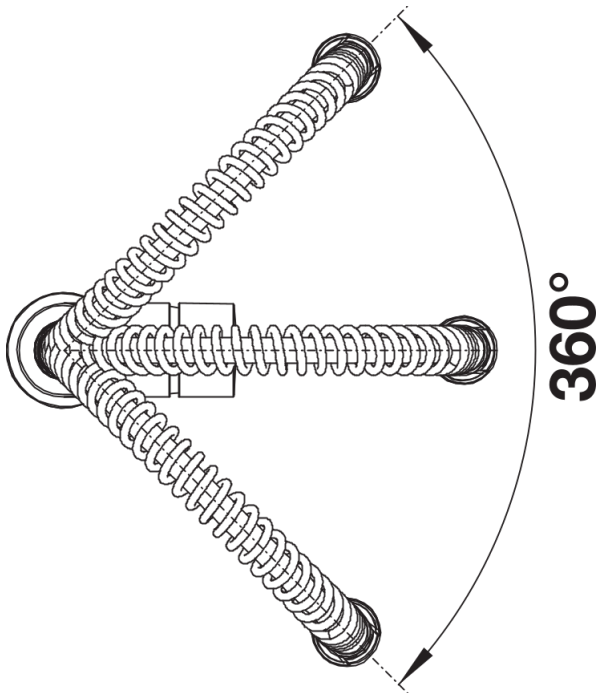

Product information sheet CATRIS-S

Item no. 521476

Benefits

- Classic design in the Semi-Profi version
- Flexible spout (stainless steel spring) with a movable spray
- Dual spray: easy switch from aerated stream to powerful rinse spray
- Spray easily removable from the holder
- Ideal in combination with wall units

Colours

Available colours:

chrome

galvanic chrome

Scope of supply

- 360° swivel spout for greater reach
- Ø 35 mm tap hole required
- With ceramic disk cartridge
- Patented jet regulator for markedly reduced scaling
- Spray made of plastic
- Metal-sheathed spray hose
- Flexible connector pipes, 700 mm long and 3/8" nut
- Stabilisation plate to increase the stability of the tap when fitted in stainless steel sinks
- With non-return valve and thus guaranteed against reflux in accordance with EN 1717

Details

Swivel range