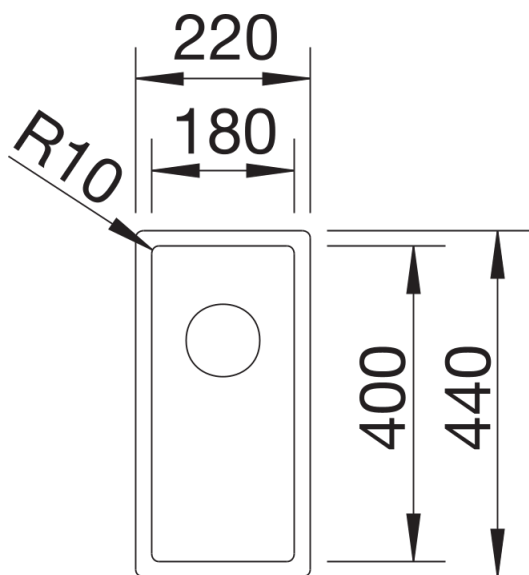

Product information sheet CLARON 180-IF

Item no. 521564

Benefits

- Elegant-pure bowl design without visible base pattern
- Concise 10 mm radius for a more refined design, without doing away with practical benefits
- Optimum utilisation of the bowl capacity thanks to extra-deep bowls and distinctively small radii
- Flush IF - flat rim
- InFino drain system – elegantly integrated and easy-care

Planning information

- Installing a kitchen mixer tap, drain remote control or soap dispenser in laminate worktops requires a flexible sealing tape
Please order drain connections for combinations of two individual bowls separately

Scope of supply

- waste kit with space saving pipe
- 3 ½" InFino basket strainer
- fixing kit

Details

Top view

Cut-out