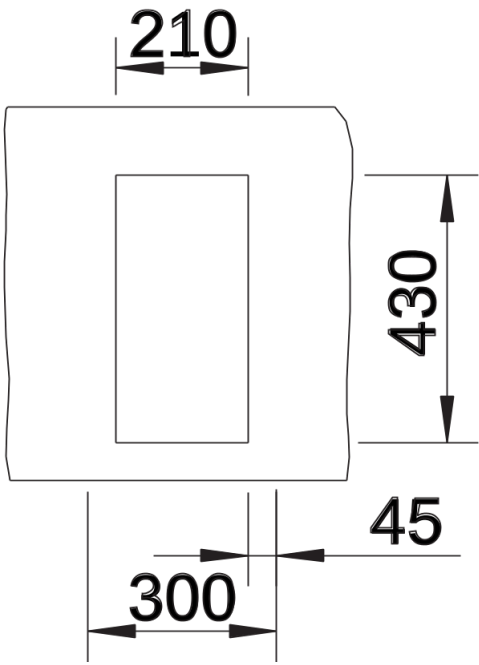

Product information sheet CLARON 180-IF

Item no. 521564

Benefits

- Elegant-pure bowl design without visible base pattern
- Concise 10 mm radius for a more refined design, without doing away with practical benefits
- Optimum utilisation of the bowl capacity thanks to extra-deep bowls and distinctively small radii
- Flush IF - flat rim
- InFino drain system – elegantly integrated and easy-care

Planning information

- Installing a kitchen mixer tap, drain remote control or soap dispenser in laminate worktops requires a flexible sealing tape
Please order drain connections for combinations of two individual bowls separately

Scope of supply

- waste kit with space saving pipe
- 3 ½" InFino basket strainer
- fixing kit

Details

Top view

Cut-out