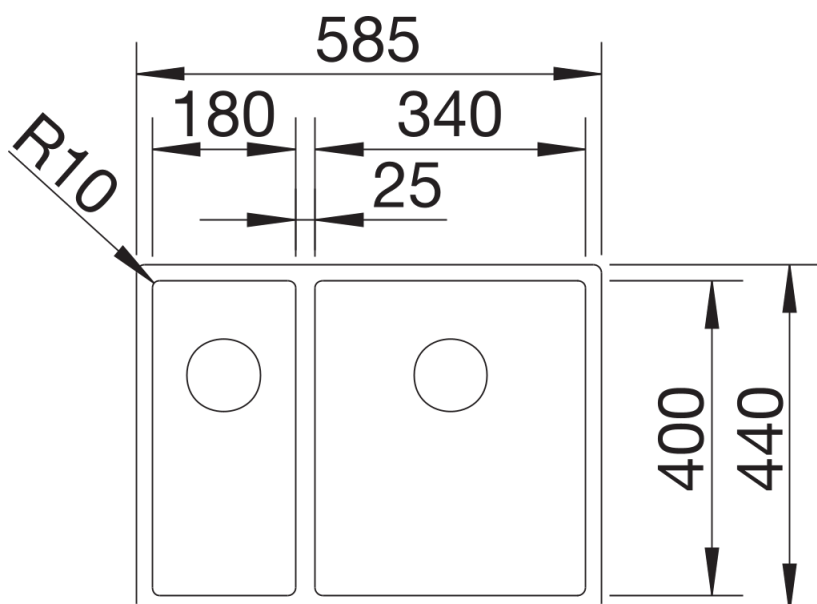

Product information sheet CLARON 340/180-IF

Item no. 521607

Benefits

- Elegant-pure bowl design without visible base pattern
- Concise 10 mm radius for a more refined design, without doing away with practical benefits
- Largebowl capacity thanks to extra-deep bowls and smallest possible radii
- Flush IF - flat rim
- InFino drain system – elegantly integrated and easy-care
- Double bowl: Self-contained functional surface that is not divided by a granite partition. Only one cut-out required in the worktop

Planning information

- Note: Installing a kitchen mixer tap, drain remote control or soap dispenser in laminate worktops requires a flexible sealing tape.

Scope of supply

- waste kit with space saving pipe
- waste connection
- 2 x 3 ½" InFino basket strainer
- fixing kit

Details

Top view

Front view