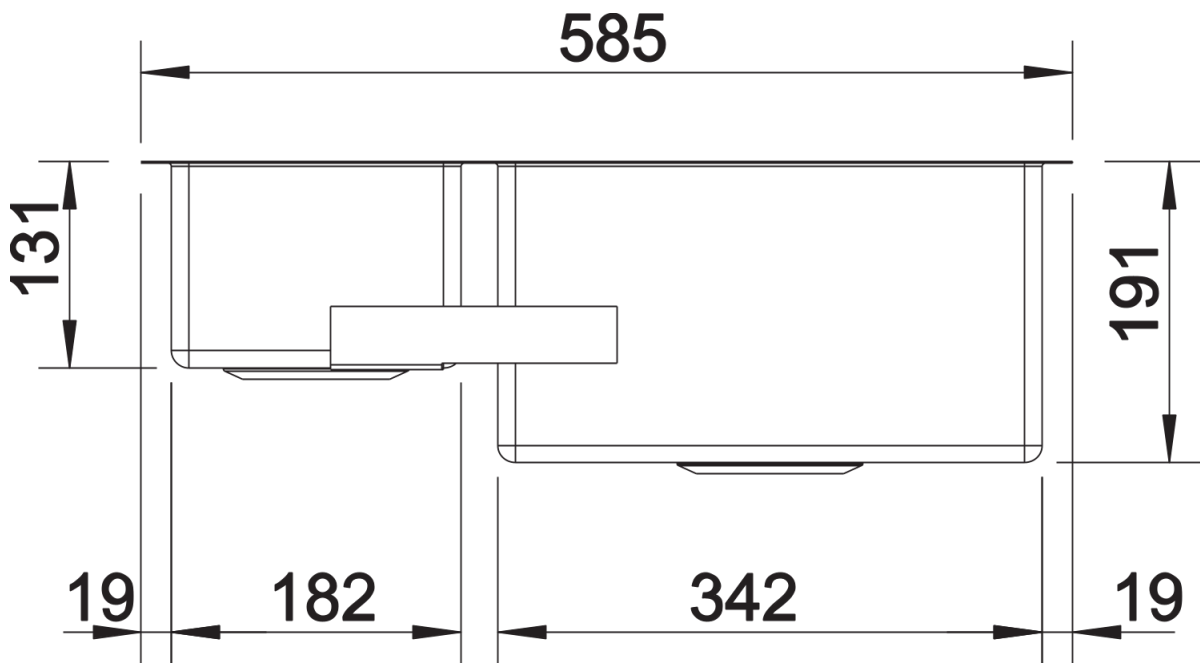

Product information sheet CLARON 340/180-IF

Item no. 521607

Benefits

- Elegant-pure bowl design without visible base pattern
- Concise 10 mm radius for a more refined design, without doing away with practical benefits
- Largebowl capacity thanks to extra-deep bowls and smallest possible radii
- Flush IF - flat rim
- InFino drain system – elegantly integrated and easy-care
- Double bowl: Self-contained functional surface that is not divided by a granite partition. Only one cut-out required in the worktop

Planning information

- Note: Installing a kitchen mixer tap, drain remote control or soap dispenser in laminate worktops requires a flexible sealing tape.

Scope of supply

- waste kit with space saving pipe
- waste connection
- 2 x 3 ½" InFino basket strainer
- fixing kit

Details

Top view

Front view