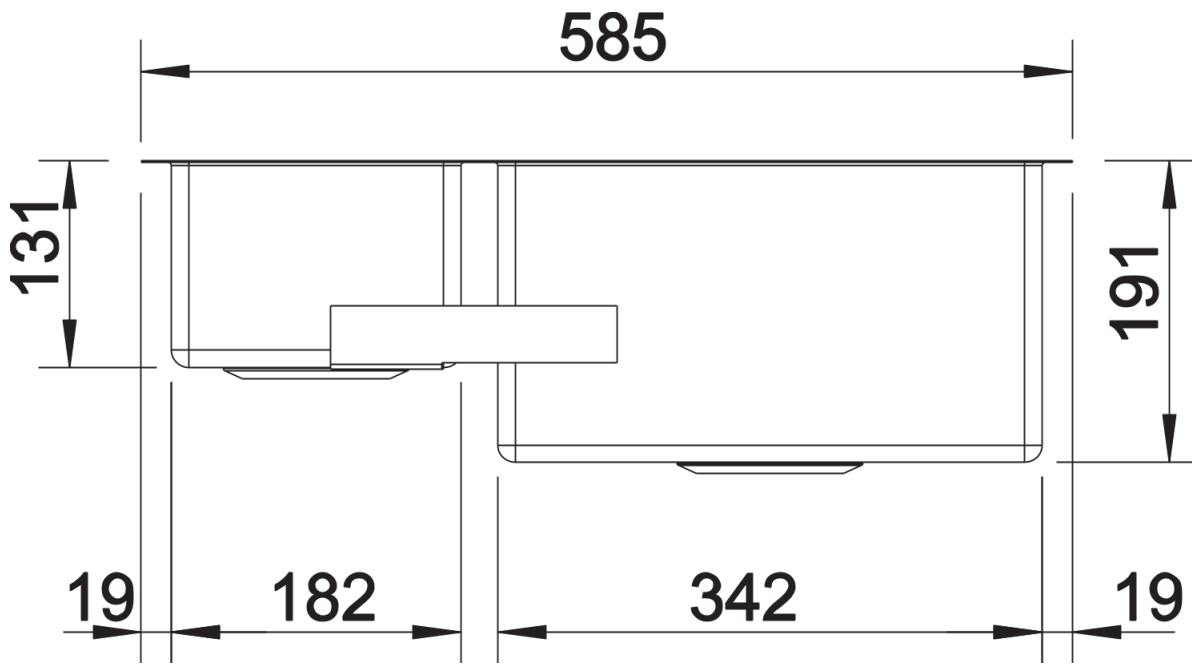

Product information sheet CLARON 340/180-IF

Item no. 521608

Benefits

- Elegant-pure bowl design without visible base pattern
- Concise 10 mm radius for a more refined design, without doing away with practical benefits
- Optimum utilisation of the bowl capacity thanks to extra-deep bowls and distinctively small radii
- Flush IF - flat rim
- InFino drain system – elegantly integrated and easy-care

Planning information

- Installing a kitchen mixer tap, drain remote control or soap dispenser in laminate worktops requires a flexible sealing tape

Scope of supply

- waste kit with space saving pipe
- waste connection
- 2 x 3 ½" InFino basket strainer
- fixing kit

Details

Top view

Cut-out

Front view