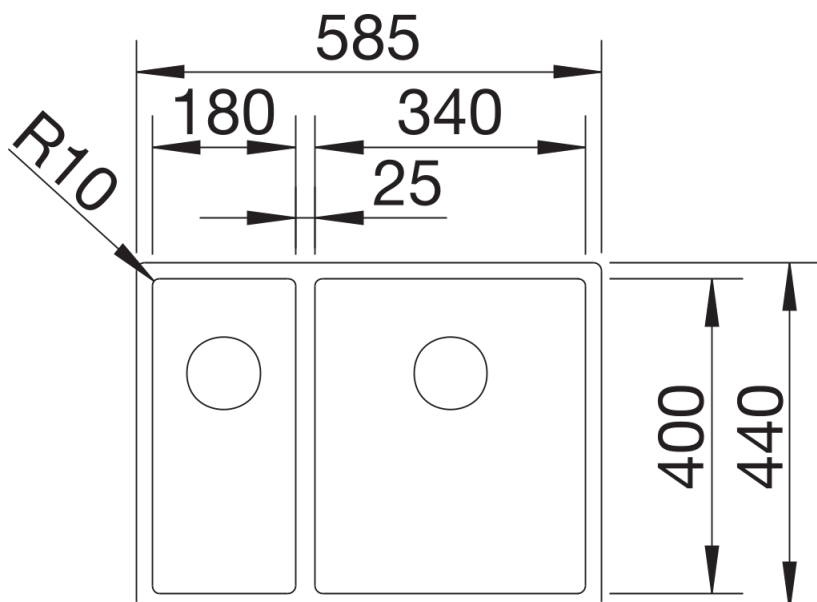

Product information sheet CLARON 340/180-IF

Item no. 521608

Benefits

- Elegant-pure bowl design without visible base pattern
- Concise 10 mm radius for a more refined design, without doing away with practical benefits
- Optimum utilisation of the bowl capacity thanks to extra-deep bowls and distinctively small radii
- Flush IF - flat rim
- InFino drain system – elegantly integrated and easy-care

Planning information

- Installing a kitchen mixer tap, drain remote control or soap dispenser in laminate worktops requires a flexible sealing tape

Scope of supply

- waste kit with space saving pipe
- waste connection
- 2 x 3 ½" InFino basket strainer
- fixing kit

Details

Top view

Cut-out

Front view