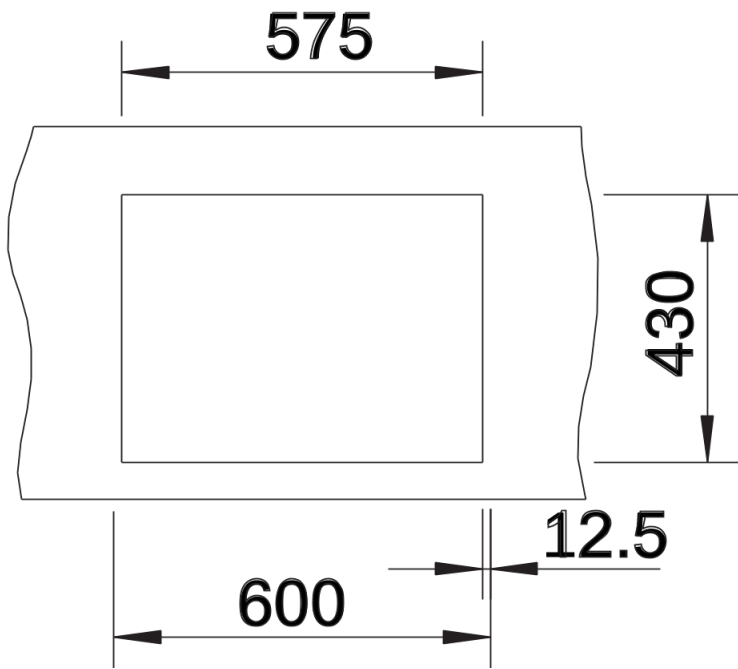

Product information sheet CLARON 340/180-IF

Item no. 521608

Benefits

- Elegant-pure bowl design without visible base pattern
- Concise 10 mm radius for a more refined design, without doing away with practical benefits
- Optimum utilisation of the bowl capacity thanks to extra-deep bowls and distinctively small radii
- Flush IF - flat rim
- InFino drain system – elegantly integrated and easy-care

Planning information

- Installing a kitchen mixer tap, drain remote control or soap dispenser in laminate worktops requires a flexible sealing tape

Scope of supply

- waste kit with space saving pipe
- waste connection
- 2 x 3 ½" InFino basket strainer
- fixing kit

Details

Top view

Cut-out

Front view