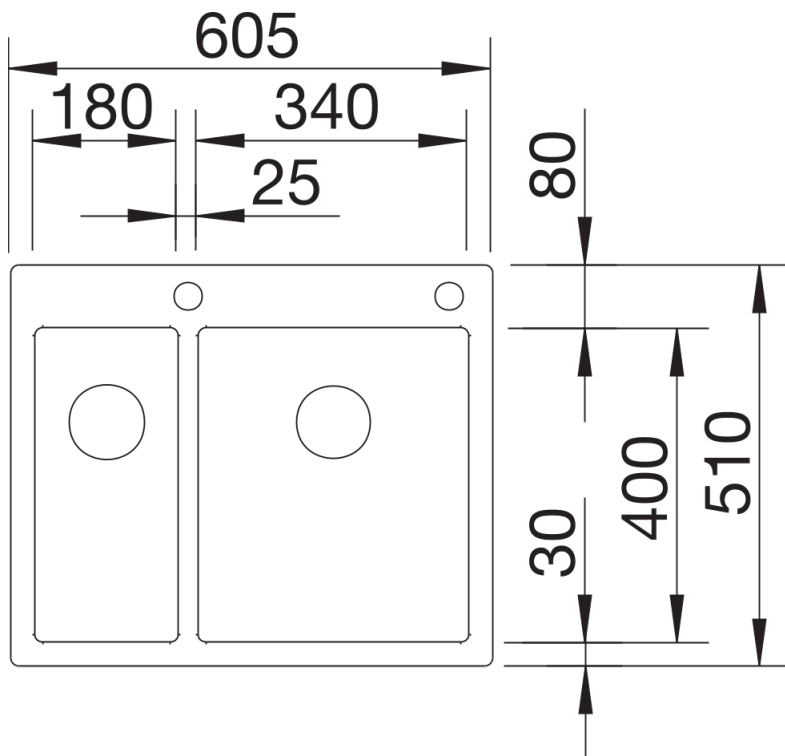

Product information sheet CLARON 340/180-IF/A

Item no. 521647

Benefits

- Inset bowl in an elegant-pure design
- Elegant corner radii of only 10 mm - without sacrificing functional advantages
- Flush IF - flat rim
- InFino drain system with PushControl - the slim and intuitive remote control
- Augmented stability of the mixer tap due to the extensive stabilising technology

Scope of supply

- waste kit with space saving pipe
- waste connection
- 2 x 3 ½" InFino basket strainer with drain remote control (PushControl) for the main bowl
- fixing kit

Details

Top view

Cut-out