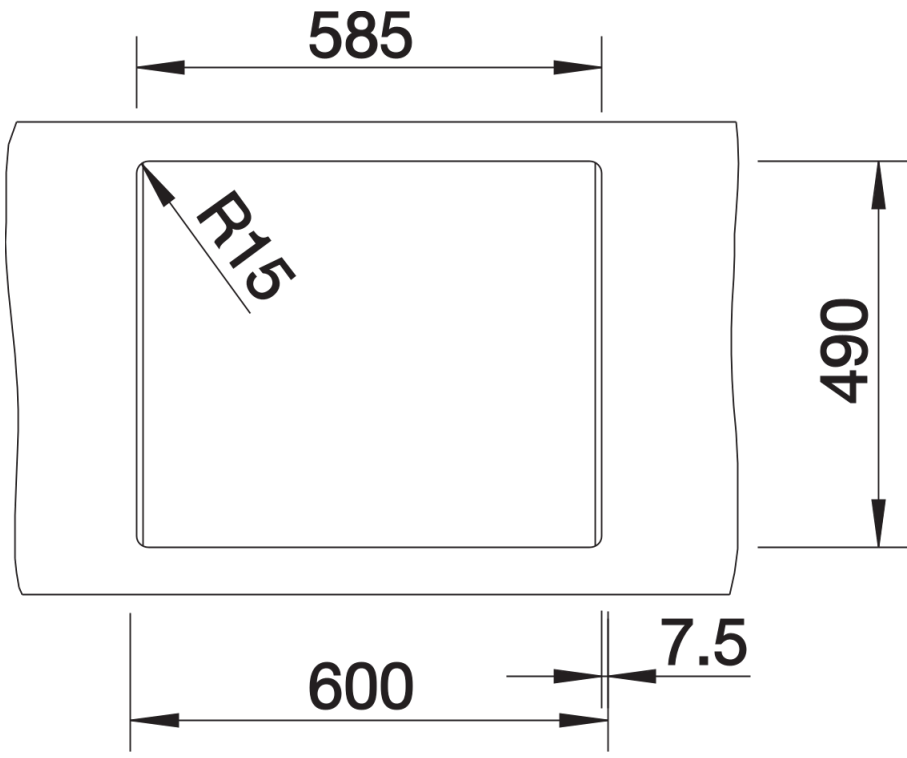

Product information sheet CLARON 340/180-IF/A

Item no. 521647

Benefits

- Inset bowl in an elegant-pure design
- Elegant corner radii of only 10 mm - without sacrificing functional advantages
- Flush IF - flat rim
- InFino drain system with PushControl - the slim and intuitive remote control
- Augmented stability of the mixer tap due to the extensive stabilising technology

Scope of supply

- waste kit with space saving pipe
- waste connection
- 2 x 3 ½" InFino basket strainer with drain remote control (PushControl) for the main bowl
- fixing kit

Details

Top view

Cut-out