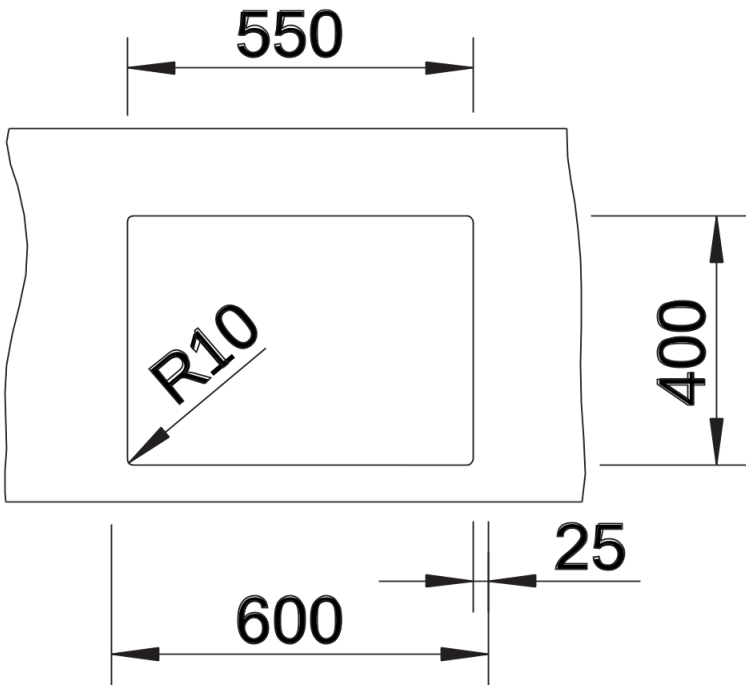

Product information sheet CLARON 550-U

Item no. 521579

Benefits

- Elegant-pure bowl design
- Concise 10 mm radius for a more refined design, without doing away with practical benefits
- Large single bowl
- Optimum utilisation of the bowl capacity thanks to extra-deep bowls and distinctively small radii
- InFino drain system – elegantly integrated and easy-care

Scope of supply

- waste kit with space saving pipe
- 3 1/2" InFino basket strainer
- fixing kit

Details

Top view

Cut-out