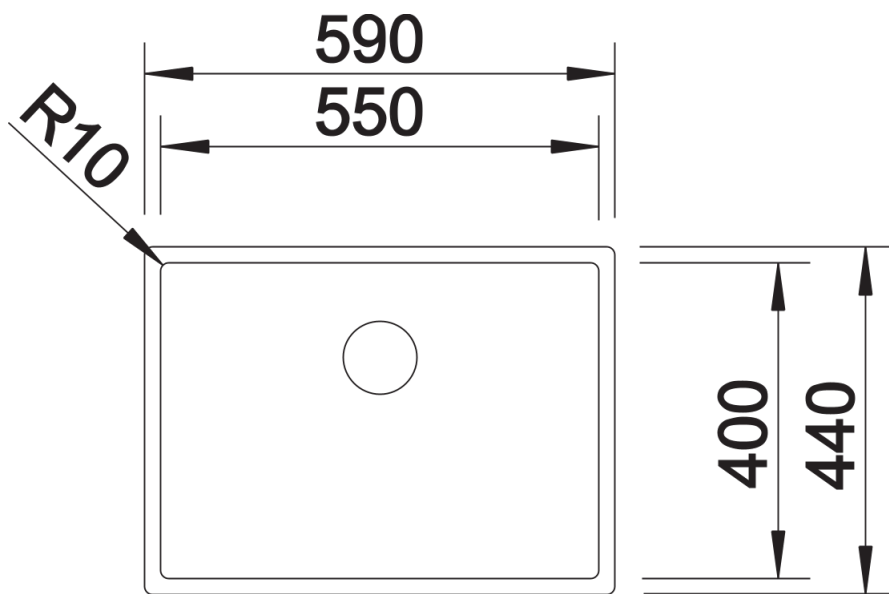

Product information sheet CLARON 550-U

Item no. 521579

Benefits

- Elegant-pure bowl design
- Concise 10 mm radius for a more refined design, without doing away with practical benefits
- Large single bowl
- Optimum utilisation of the bowl capacity thanks to extra-deep bowls and distinctively small radii
- InFino drain system – elegantly integrated and easy-care

Scope of supply

- waste kit with space saving pipe
- 3 1/2" InFino basket strainer
- fixing kit

Details

Top view

Cut-out