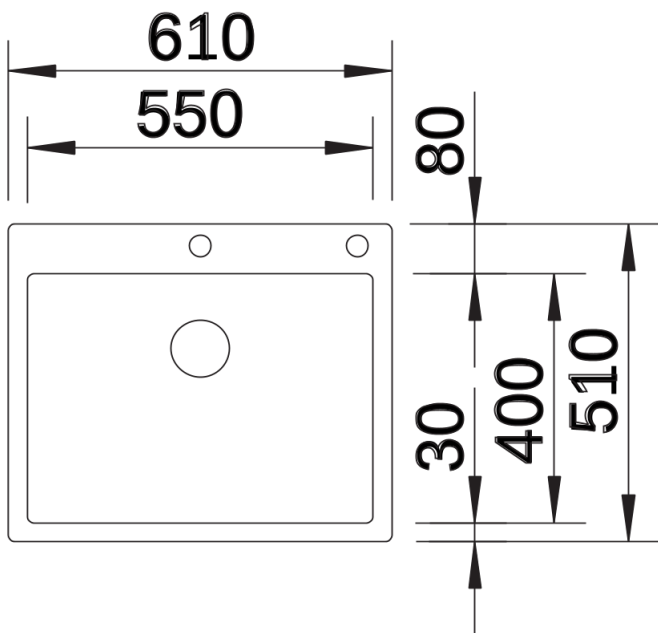

Product information sheet CLARON 550-IF/A

Item no. 521639

Benefits

- Inset bowl in an elegant-pure design
- Elegant corner radii of only 10 mm - without sacrificing functional advantages
- Large single bowl
- InFino drain system with PushControl - the slim and intuitive remote control
- Flush IF - flat rim
- Augmented stability of the mixer tap due to the extensive stabilising technology

Scope of supply

- waste kit with space saving pipe
- 3 ½" InFino basket strainer with drain remote control (PushControl)
- fixing kit

Details

Top view