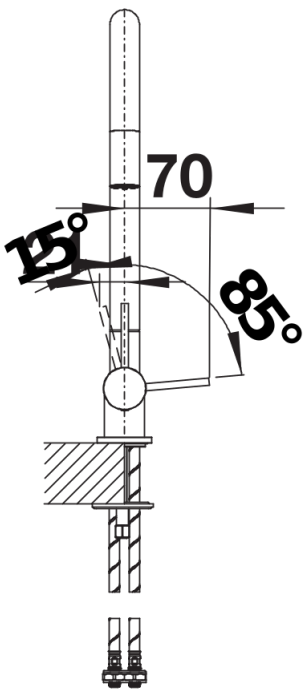

Product information sheet CORESSA-F Lever left

Item no. 521544

Benefits

- Modern mixer tap for in front of the window
- User-friendly fold-down mechanism so the mixer tap folds down to one side
- Buffered fold-down process and secure fit
- Optimum installed height allows the spout to fit right inside the bowl
- Control lever on side, choice of left or right side
- High spout for easy filling of pans and vases

Colours

Available colours:

chrome

galvanic chrome

Planning information

- Minimum clearance between sink and window sash 6.5 cm.

Scope of supply

- 360° swivel spout for greater reach
- Ø 35mm tap hole required
- With ceramic disk cartridge
- Flexible connection pipes with a length of 450 mm and $\frac{3}{8}$ " nut for particularly easy and secure installation
- Patented jet regulator for markedly reduced scaling
- Stabilising plate to increase the stability of the tap when fitted in stainless steel sinks
- LGA approved
- DVGW approved

Details

Swivel range

Side view hand gear 2D

Side view