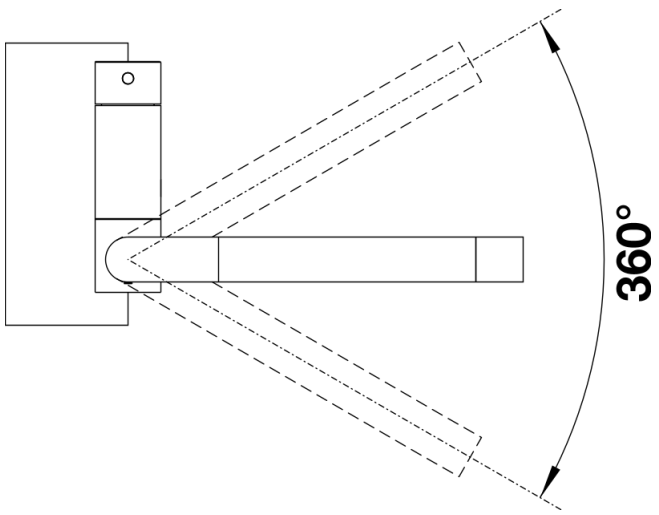

Product information sheet CORESSA-F Lever left

Item no. 521544

Benefits

- Modern mixer tap for in front of the window
- User-friendly fold-down mechanism so the mixer tap folds down to one side
- Buffered fold-down process and secure fit
- Optimum installed height allows the spout to fit right inside the bowl
- Control lever on side, choice of left or right side
- High spout for easy filling of pans and vases

Colours

Available colours:

chrome

galvanic chrome

Planning information

- Minimum clearance between sink and window sash 6.5 cm.

Scope of supply

- 360° swivel spout for greater reach
- Ø 35mm tap hole required
- With ceramic disk cartridge
- Flexible connection pipes with a length of 450 mm and $\frac{3}{8}$ " nut for particularly easy and secure installation
- Patented jet regulator for markedly reduced scaling
- Stabilising plate to increase the stability of the tap when fitted in stainless steel sinks
- LGA approved
- DVGW approved

Details

Swivel range

Side view hand gear 2D

Side view