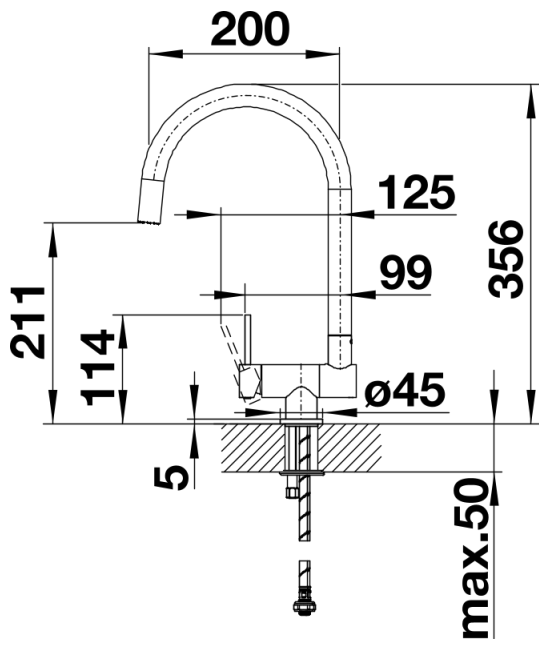

Product information sheet CORESSA-F Lever left

Item no. 521544

Benefits

- Modern mixer tap for in front of the window
- User-friendly fold-down mechanism so the mixer tap folds down to one side
- Buffered fold-down process and secure fit
- Optimum installed height allows the spout to fit right inside the bowl
- Control lever on side, choice of left or right side
- High spout for easy filling of pans and vases

Colours

Available colours:

chrome

galvanic chrome

Planning information

- Minimum clearance between sink and window sash 6.5 cm.

Scope of supply

- 360° swivel spout for greater reach
- Ø 35mm tap hole required
- With ceramic disk cartridge
- Flexible connection pipes with a length of 450 mm and $\frac{3}{8}$ " nut for particularly easy and secure installation
- Patented jet regulator for markedly reduced scaling
- Stabilising plate to increase the stability of the tap when fitted in stainless steel sinks
- LGA approved
- DVGW approved

Details

Swivel range

Side view hand gear 2D

Side view