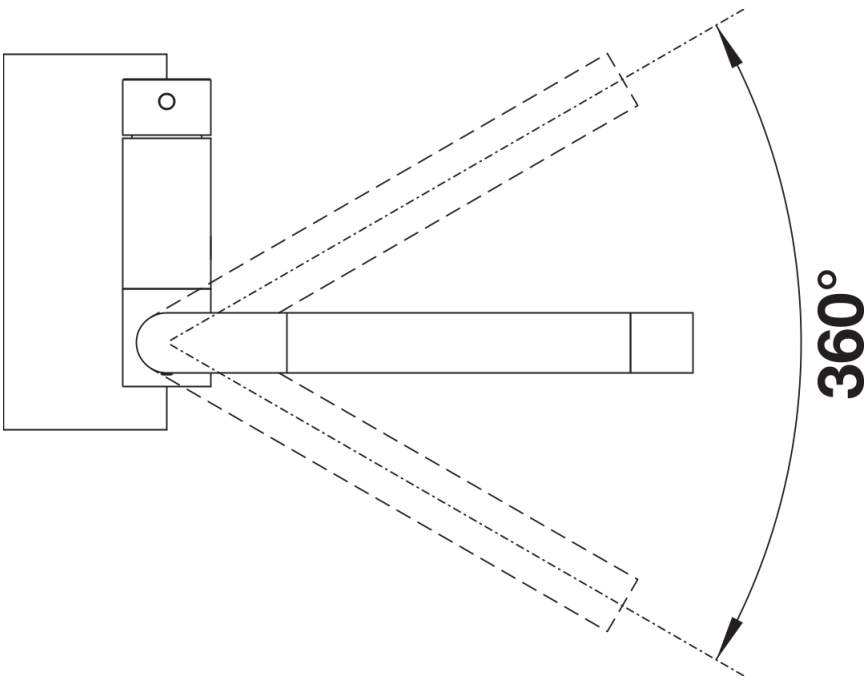

### Benefits

---

- Modern mixer tap for in front of the window
- User-friendly fold-down mechanism so the mixer tap folds down to one side
- Buffered fold-down process and secure fit
- Optimum installed height allows the spout to fit right inside the bowl
- Control lever on side, choice of left or right side
- High spout for easy filling of pans and vases
- Minimum clearance between sink and window sash 6.5 cm

## Planning information

---

- \*Minimum clearance between sink and window sash 6.5 cm.

## Scope of supply

---

- 360° swivel spout for greater reach
- Ø 35 mm tap hole required
- With ceramic disk cartridge
- Patented jet regulator for markedly reduced scaling
- Flexible connector pipes, 500 mm long and  $\frac{3}{8}$ " nut
- Stabilisation plate to increase the stability of the tap when fitted in stainless steel sinks

## Details

---

Swivel range

Side view hand gear 2D

Side view