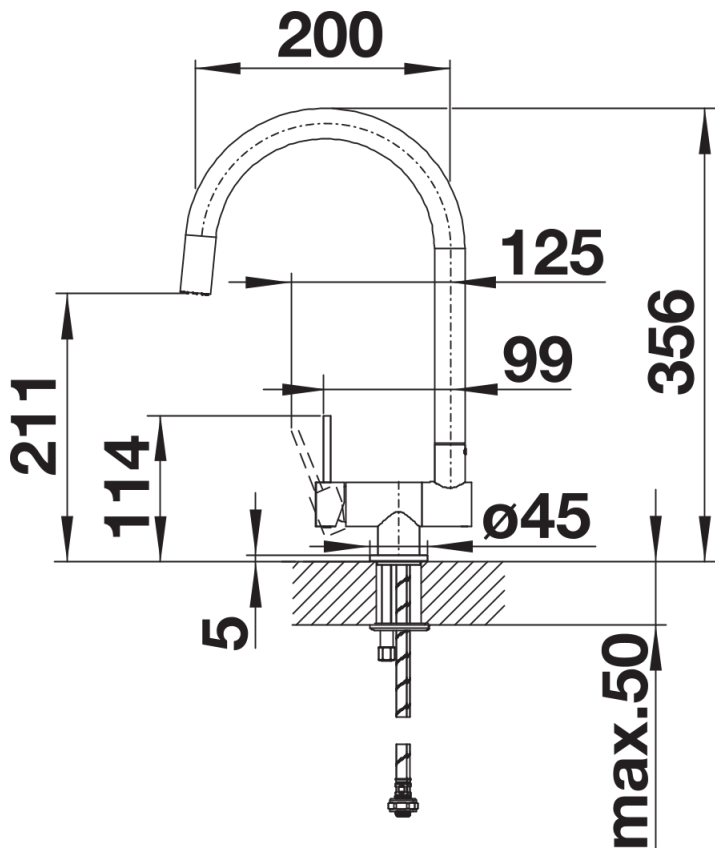

## Product information sheet CORESSA-F Lever left

Item no. 521544

## Planning information

---

- \*Minimum clearance between sink and window sash 6.5 cm.

## Scope of supply

---

- 360° swivel spout for greater reach
- Ø 35 mm tap hole required
- With ceramic disk cartridge
- Patented jet regulator for markedly reduced scaling
- Flexible connector pipes, 500 mm long and  $\frac{3}{8}$ " nut
- Stabilisation plate to increase the stability of the tap when fitted in stainless steel sinks

## Details

---

Swivel range

Side view hand gear 2D

Side view