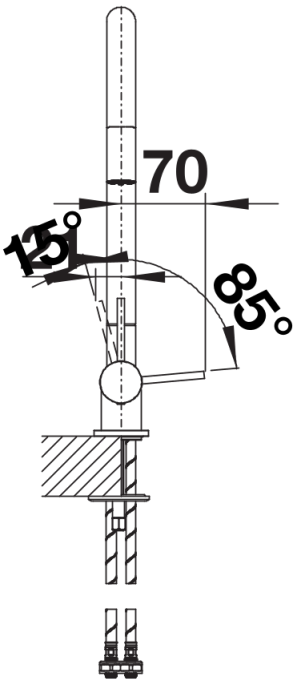

## Product information sheet CORESSA-F Lever left

Item no. 521544

## Planning information

---

- \*Minimum clearance between sink and window sash 6.5 cm.

## Scope of supply

---

- 360° swivel spout for greater reach
- Ø 35 mm tap hole required
- With ceramic disk cartridge
- Patented jet regulator for markedly reduced scaling
- Flexible connector pipes, 500 mm long and  $\frac{3}{8}$ " nut
- Stabilisation plate to increase the stability of the tap when fitted in stainless steel sinks

## Details

---

Swivel range

Side view hand gear 2D

Side view