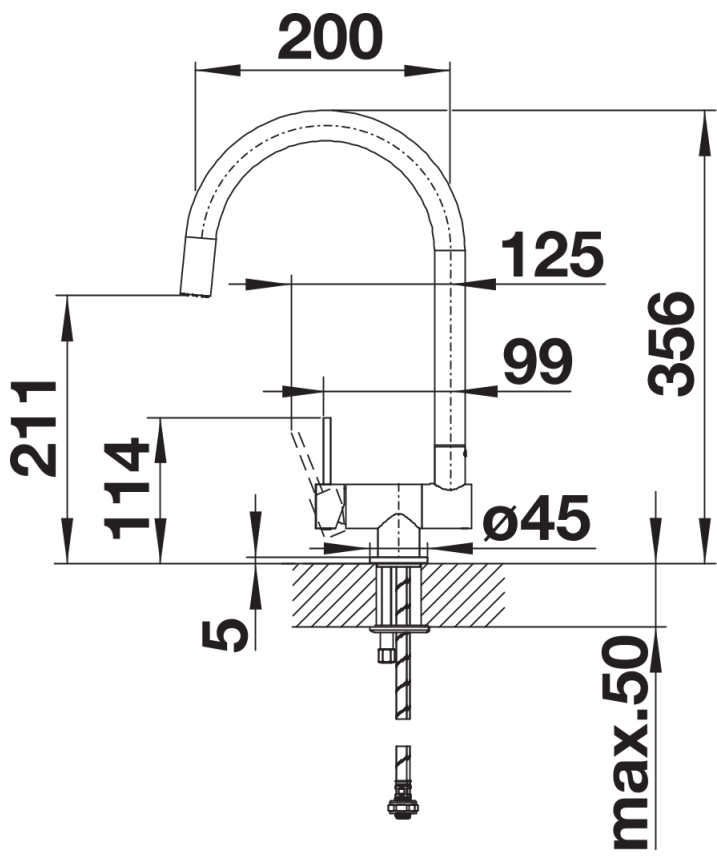

Product information sheet CORESSA-F Lever right

Item no. 521543

Benefits

- Modern mixer tap for in front of the window
- User-friendly fold-down mechanism so the mixer tap folds down to one side
- Buffered fold-down process and secure fit
- Optimum installed height allows the spout to fit right inside the bowl
- Control lever on side, choice of left or right side
- High spout for easy filling of pans and vases
- Minimum clearance between sink and window sash 6.5 cm

Colours

Available colours:

chrome

galvanic chrome

Planning information

- *Minimum clearance between sink and window sash 6.5 cm.

Scope of supply

- 360° swivel spout for greater reach
- Ø 35 mm tap hole required
- With ceramic disk cartridge
- Patented jet regulator for markedly reduced scaling
- Flexible connector pipes, 500 mm long and $\frac{3}{8}$ " nut
- Stabilisation plate to increase the stability of the tap when fitted in stainless steel sinks

Details

Swivel range

Side view hand gear 2D

Side view