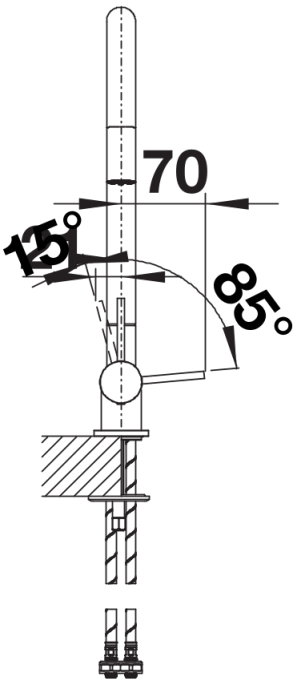

Product information sheet CORESSA-F Lever right

Item no. 521543

Benefits

- Modern mixer tap for in front of the window
- User-friendly fold-down mechanism so the mixer tap folds down to one side
- Buffered fold-down process and secure fit
- Optimum installed height allows the spout to fit right inside the bowl
- Control lever on side, choice of left or right side
- High spout for easy filling of pans and vases
- Minimum clearance between sink and window sash 6.5 cm

Colours

Available colours:

chrome

galvanic chrome

Planning information

- *Minimum clearance between sink and window sash 6.5 cm.

Scope of supply

- 360° swivel spout for greater reach
- Ø 35 mm tap hole required
- With ceramic disk cartridge
- Patented jet regulator for markedly reduced scaling
- Flexible connector pipes, 500 mm long and $\frac{3}{8}$ " nut
- Stabilisation plate to increase the stability of the tap when fitted in stainless steel sinks

Details

Swivel range

Side view hand gear 2D

Side view