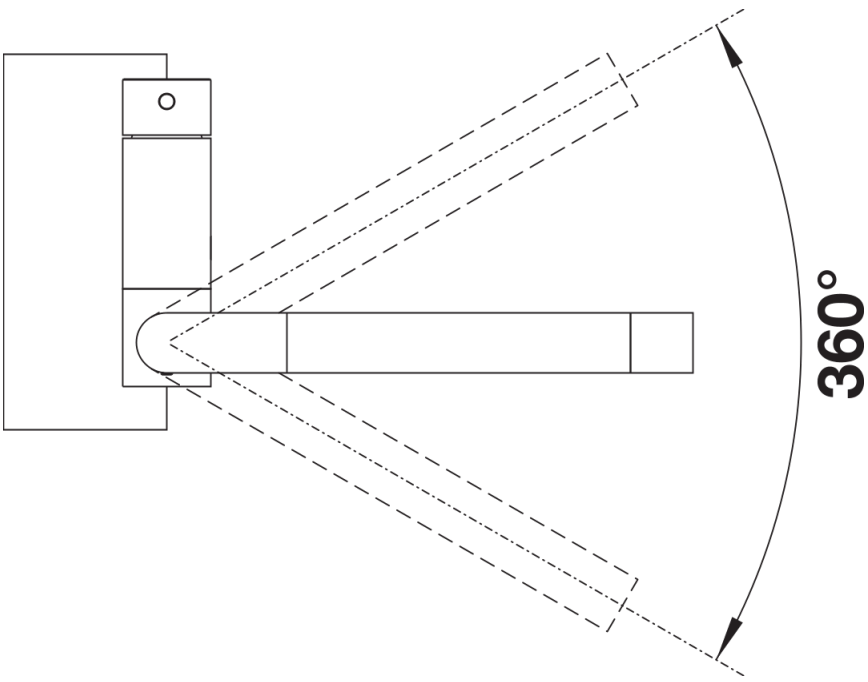

Product information sheet CORESSA-F Lever right

Item no. 521543

Benefits

- Modern mixer tap for in front of the window
- User-friendly fold-down mechanism so the mixer tap folds down to one side
- Buffered fold-down process and secure fit
- Optimum installed height allows the spout to fit right inside the bowl
- Control lever on side, choice of left or right side
- High spout for easy filling of pans and vases
- Minimum clearance between sink and window sash 6.5 cm

Colours

Available colours:

chrome

galvanic chrome

Planning information

- *Minimum clearance between sink and window sash 6.5 cm.

Scope of supply

- 360° swivel spout for greater reach
- Ø 35 mm tap hole required
- With ceramic disk cartridge
- Patented jet regulator for markedly reduced scaling
- Flexible connector pipes, 500 mm long and $\frac{3}{8}$ " nut
- Stabilisation plate to increase the stability of the tap when fitted in stainless steel sinks

Details

Swivel range

Side view hand gear 2D

Side view