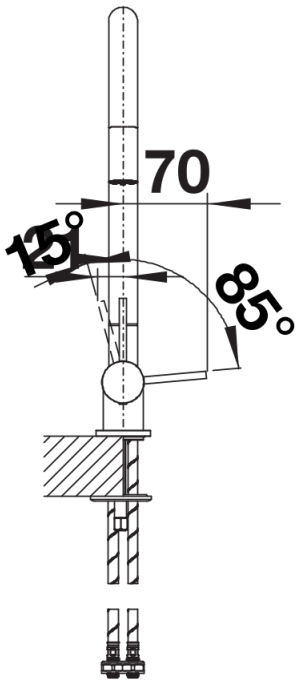

### Benefits

---

- Modern mixer tap for in front of the window
- User-friendly fold-down mechanism so the mixer tap folds down to one side
- Buffered fold-down process and secure fit
- Optimum installed height allows the spout to fit right inside the bowl
- Control lever on side, choice of left or right side
- High spout for easy filling of pans and vases
- Minimum clearance between sink and window sash 6.5 cm

## Planning information

---

- \*Minimum clearance between sink and window sash 6.5 cm.

## Scope of supply

---

- 360° swivel spout for greater reach
- Ø 35 mm tap hole required
- With ceramic disk cartridge
- Patented jet regulator for markedly reduced scaling
- Flexible connector pipes, 500 mm long and  $\frac{3}{8}$ " nut
- Stabilisation plate to increase the stability of the tap when fitted in stainless steel sinks

## Details

---

Swivel range

Side view hand gear 2D

Side view