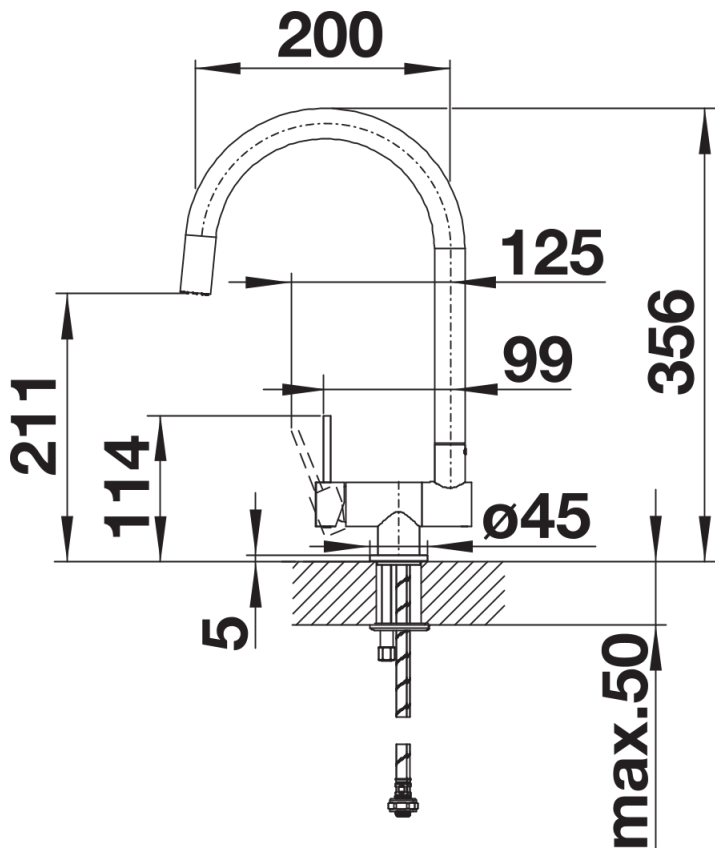

## Product information sheet CORESSA-F Lever right

Item no. 521543

## Planning information

---

- \*Minimum clearance between sink and window sash 6.5 cm.

## Scope of supply

---

- 360° swivel spout for greater reach
- Ø 35 mm tap hole required
- With ceramic disk cartridge
- Patented jet regulator for markedly reduced scaling
- Flexible connector pipes, 500 mm long and  $\frac{3}{8}$ " nut
- Stabilisation plate to increase the stability of the tap when fitted in stainless steel sinks

## Details

---

Swivel range

Side view hand gear 2D

Side view