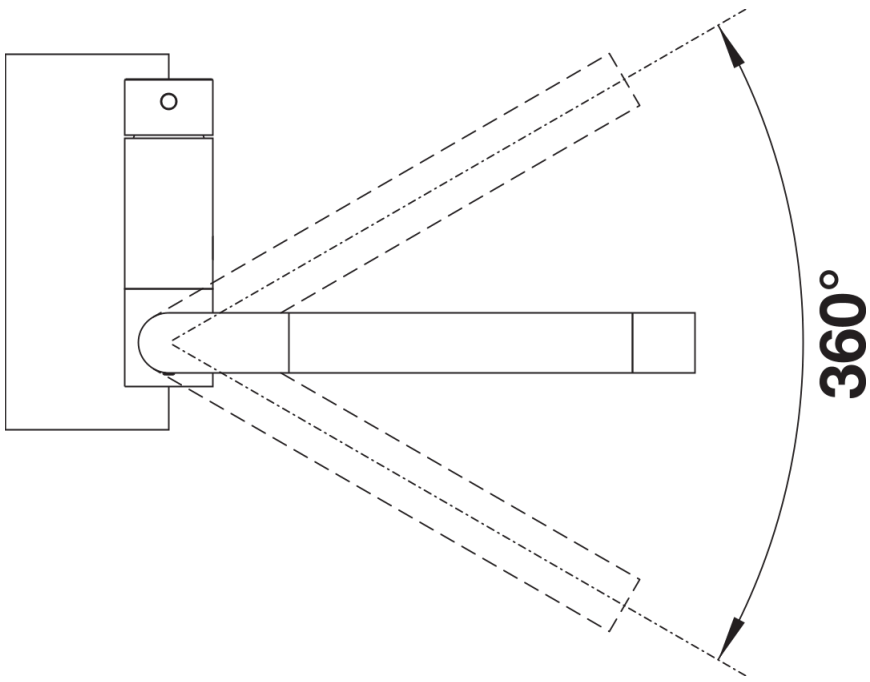

### Benefits

---

- Modern mixer tap for in front of the window
- User-friendly fold-down mechanism so the mixer tap folds down to one side
- Buffered fold-down process and secure fit
- Optimum installed height allows the spout to fit right inside the bowl
- Control lever on side, choice of left or right side
- High spout for easy filling of pans and vases
- Minimum clearance between sink and window sash 6.5 cm

## Planning information

---

- \*Minimum clearance between sink and window sash 6.5 cm.

## Scope of supply

---

- 360° swivel spout for greater reach
- Ø 35 mm tap hole required
- With ceramic disk cartridge
- Patented jet regulator for markedly reduced scaling
- Flexible connector pipes, 500 mm long and  $\frac{3}{8}$ " nut
- Stabilisation plate to increase the stability of the tap when fitted in stainless steel sinks

## Details

---

Swivel range

Side view hand gear 2D

Side view