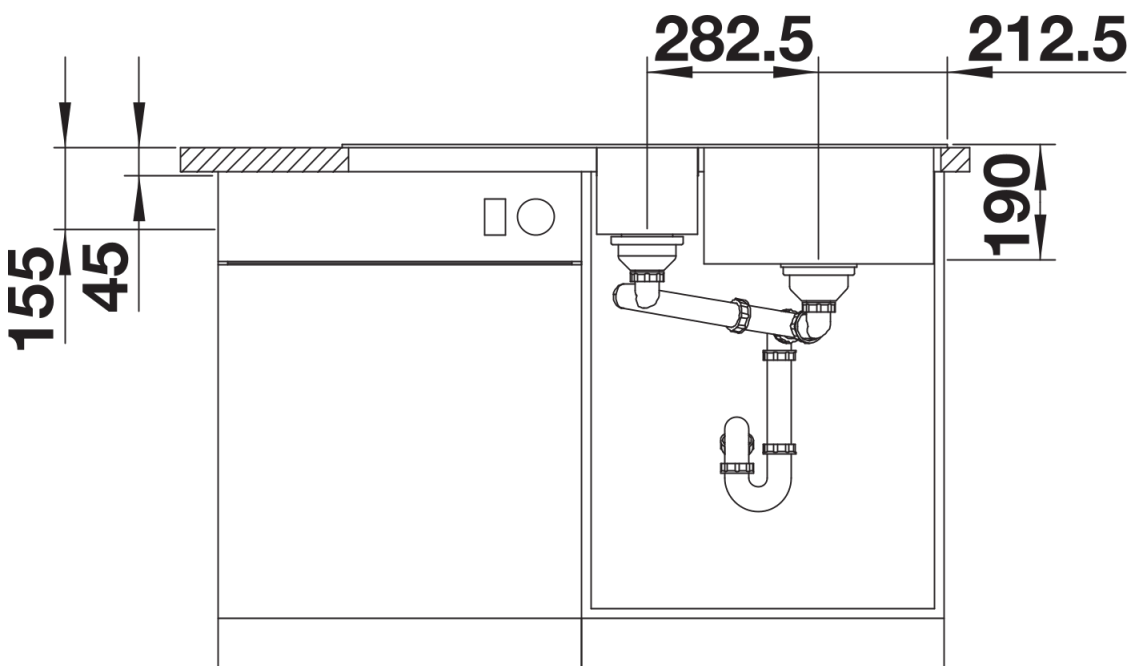

235845 - Kitchen Foodwaste Caddy

Details

Top view

Cut-out

Front view

Side view