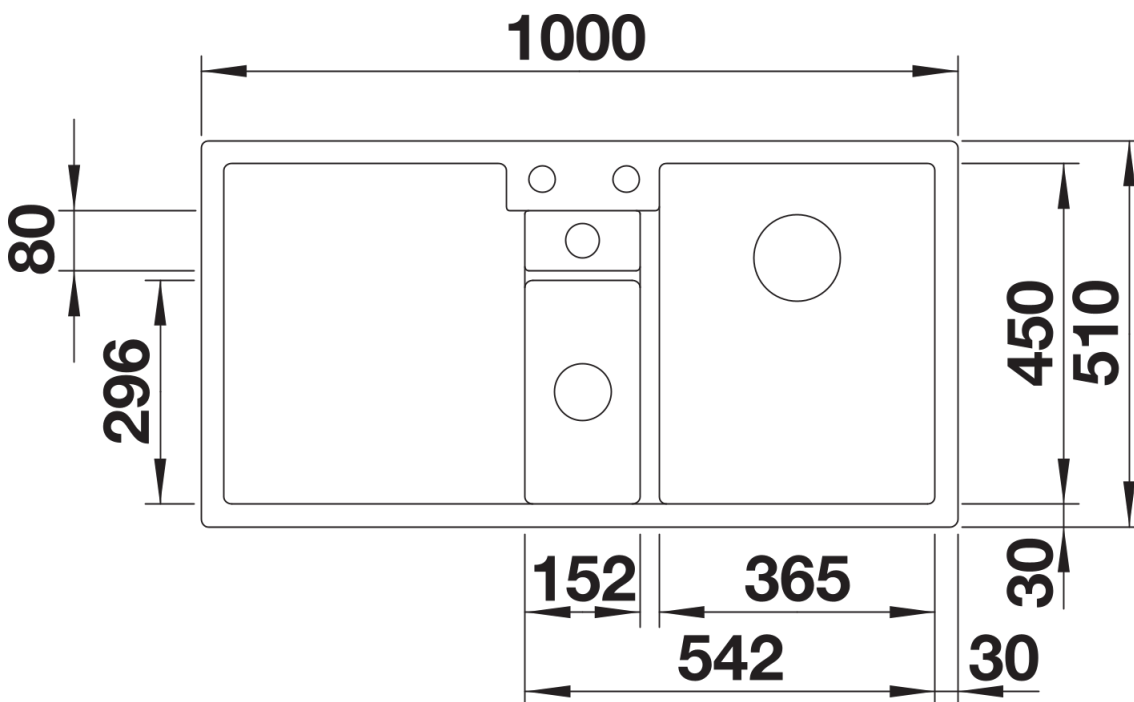

Scope of supply

- plastic sorting bin with lid
- waste kit with space-saving pipe, 3 ½" InFino basket strainer and 1 ½" InFino basket strainer with drain remote control (rotary switch) for the main bowl

235845 - Kitchen Foodwaste Caddy

Details

Top view