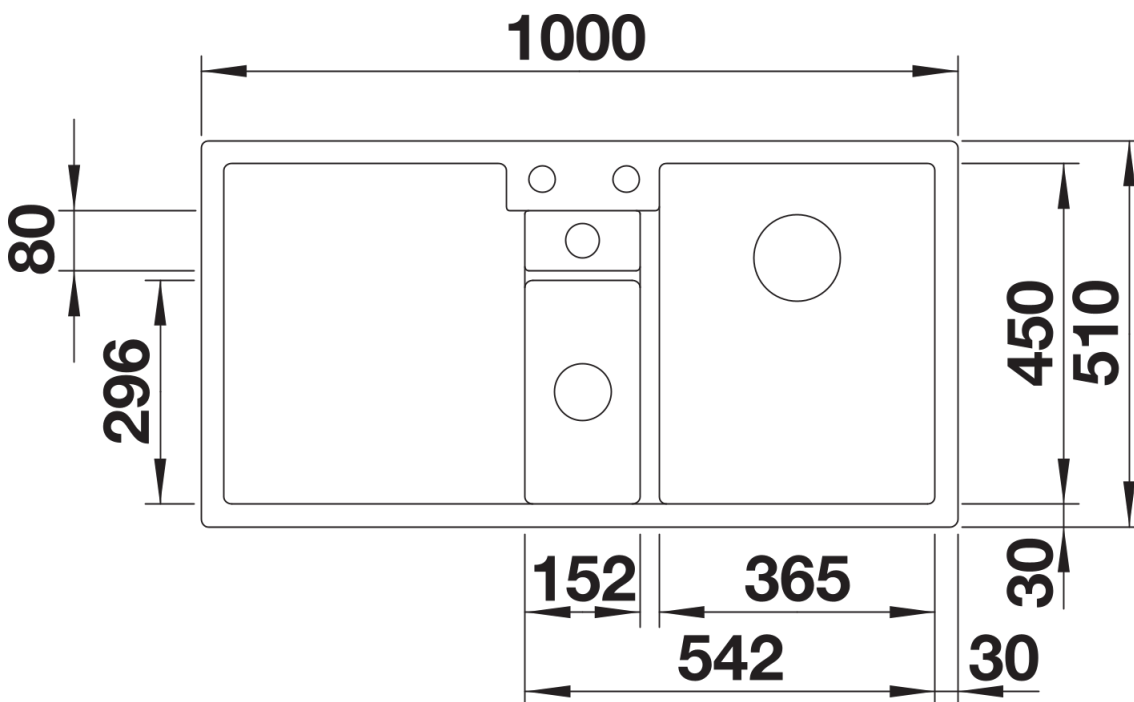

## Scope of supply

---

- plastic sorting bin with lid
- waste kit with space-saving pipe, 3 ½" InFino basket strainer and 1 ½" InFino basket strainer with drain remote control (rotary switch) for the main bowl

## Details

---

Top view

Cut-out

Front view

Side view