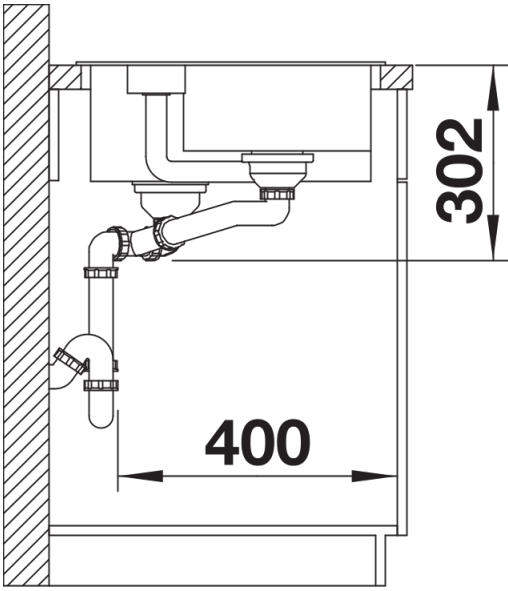

## Scope of supply

---

- plastic sorting bin with lid
- waste kit with space-saving pipe, 3 ½" InFino basket strainer and 1 ½" InFino basket strainer with drain remote control (rotary switch) for the main bowl

## Details

---

Top view

Cut-out

Front view

Side view