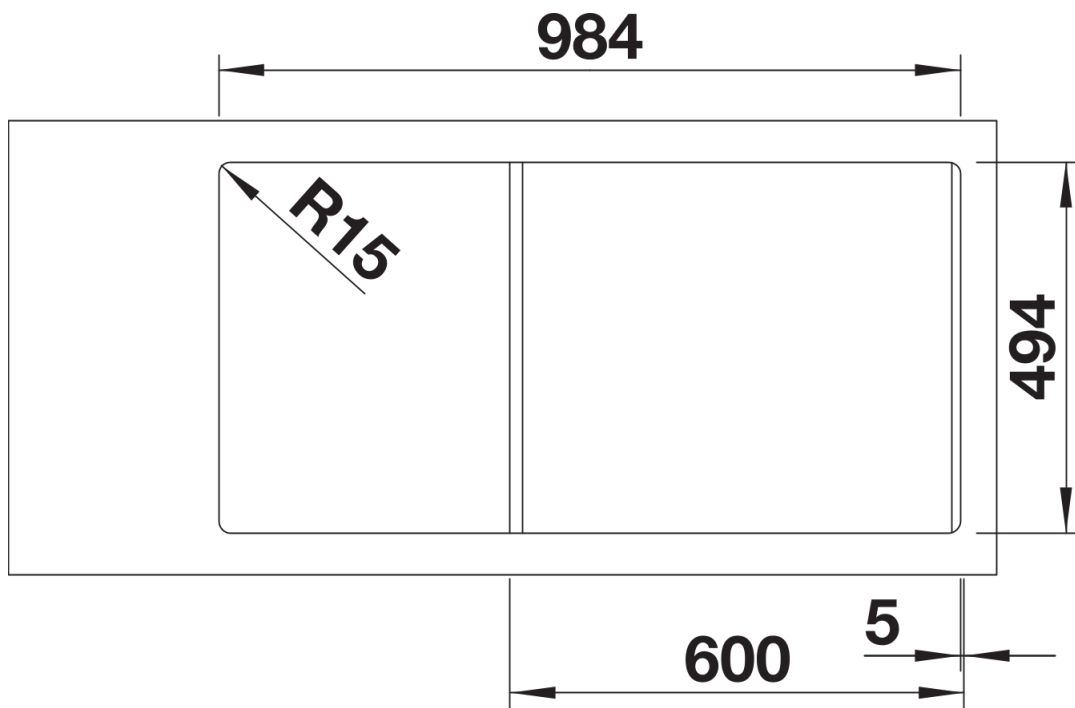

## Scope of supply

---

- plastic sorting bin with lid
- waste kit with space-saving pipe, 3 ½" InFino basket strainer and 1 ½" InFino basket strainer with drain remote control (rotary switch) for the main bowl

## Details

---

Top view

Cut-out

Front view

Side view