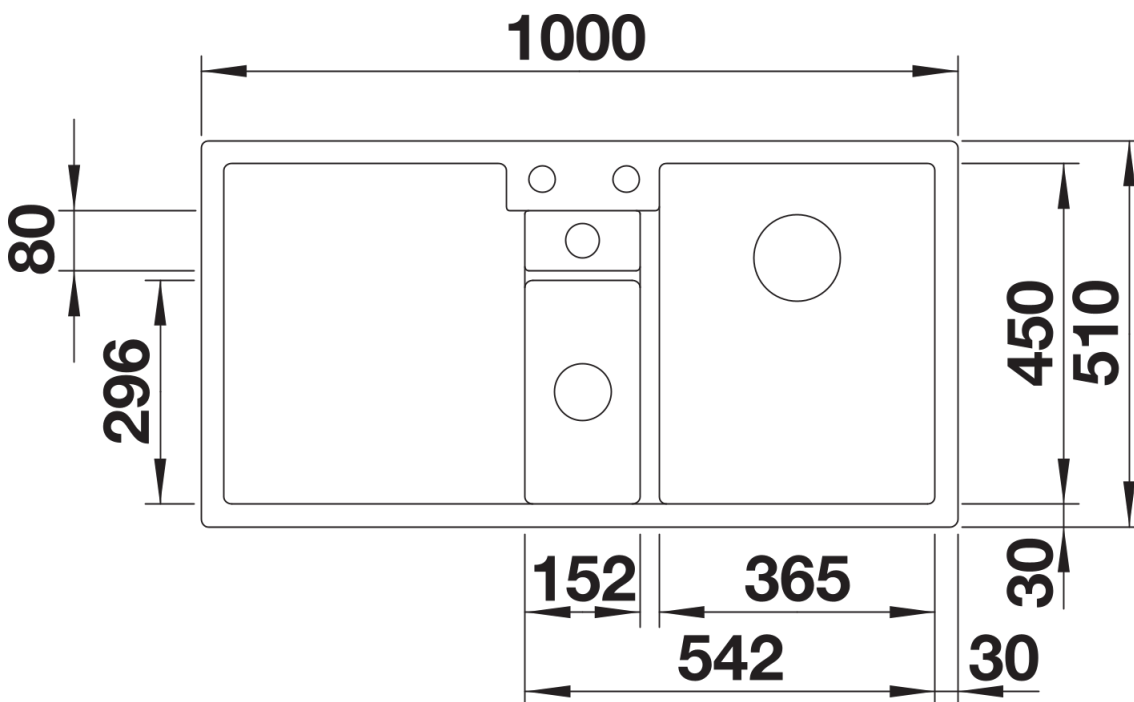

Scope of supply

- plastic sorting bin with lid
- waste kit with space-saving pipe, 3 1/2" InFino basket strainer and 1 1/2" InFino basket strainer with drain remote control (rotary switch) for the main bowl

235845 - Kitchen Foodwaste Caddy

Details

Top view