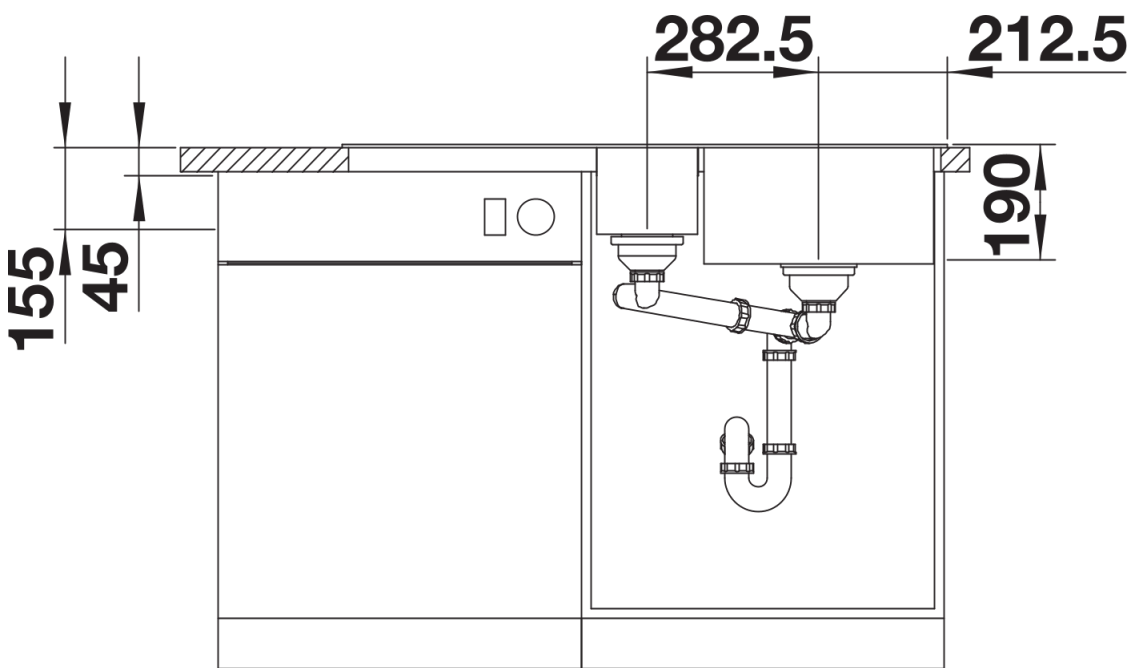

235845 - Kitchen Foodwaste Caddy

Details

Top view

Cut-out

Front view

Side view