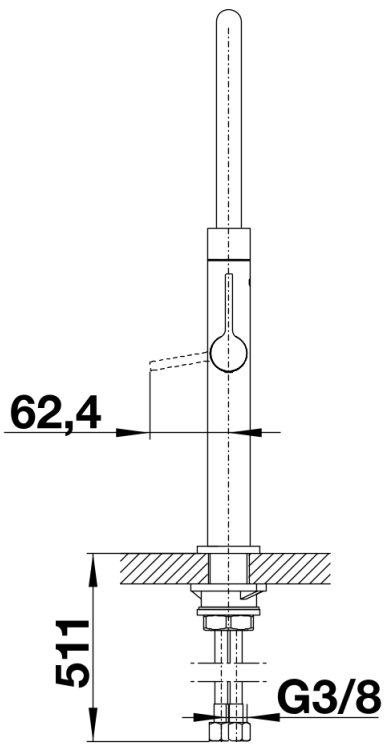

Product information sheet BLANCO CULINA-S Mini

Item no. 519844

Benefits

- Exciting design with special visual focus
- Delicate stainless steel spring enables freedom of movement down to the bowl area
- Comfortable locking of the hose with a precise magnetic holder
- Ideal in combination with wall units
- User-friendly single-jet mousseur spray

Colours

Available colours:

chrome

stainless steel finish

metallic surface stainless steel finish

Planning information

- The kitchen mixer tap has a magnetic fixture.

Scope of supply

- 360° swivel spout for greater reach
- Ø 35 mm tap hole required
- With ceramic disk cartridge
- Metal sheathed spray-hose
- Flexible connection pipes with a length of 450 mm and 3/8" nut for particularly easy and secure installation
- Stabilisation plate to increase the stability of the tap when fitted in stainless steel sinks
- With non-return valve and thus guaranteed against reflux in accordance with EN 1717
- LGA approved
- Planned for DVGW certificate

Details

Swivel range

SEITENANSICHT_HEBEL_2D

Side view