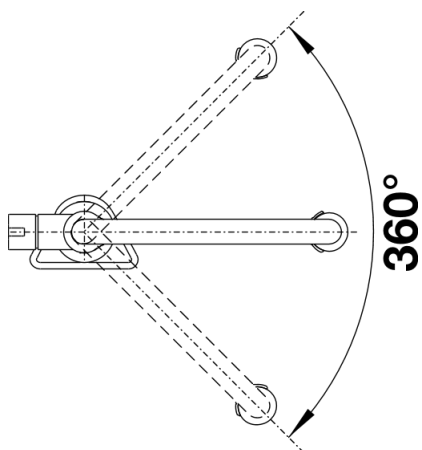

Product information sheet BLANCO CULINA-S Mini

Item no. 519844

Benefits

- Exciting design with special visual focus
- Delicate stainless steel spring enables freedom of movement down to the bowl area
- Comfortable locking of the hose with a precise magnetic holder
- Ideal in combination with wall units
- User-friendly single-jet mousseur spray

Colours

Available colours:

chrome

stainless steel finish

metallic surface stainless steel finish

Planning information

- The kitchen mixer tap has a magnetic fixture.

Scope of supply

- 360° swivel spout for greater reach
- Ø 35 mm tap hole required
- With ceramic disk cartridge
- Metal sheathed spray-hose
- Flexible connection pipes with a length of 450 mm and 3/8" nut for particularly easy and secure installation
- Stabilisation plate to increase the stability of the tap when fitted in stainless steel sinks
- With non-return valve and thus guaranteed against reflux in accordance with EN 1717
- LGA approved
- Planned for DVGW certificate

Details

Swivel range

SEITENANSICHT_HEBEL_2D

Side view