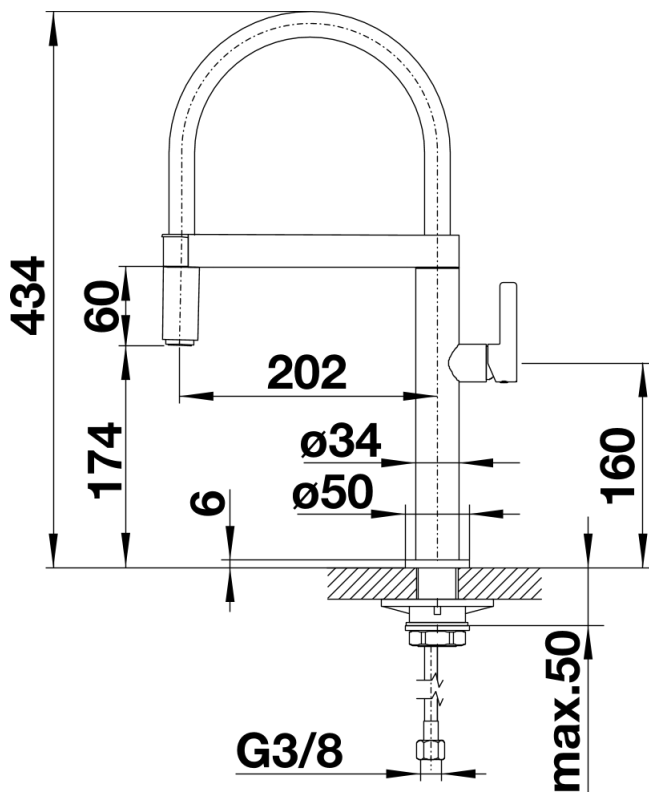

- 360° swivel spout for greater reach
- Ø 35 mm tap hole required
- With ceramic disk cartridge
- Metal sheathed spray-hose
- Flexible connection pipes with a length of 450 mm and 3/8" nut for particularly easy and secure installation
- Stabilisation plate to increase the stability of the tap when fitted in stainless steel sinks
- With non-return valve and thus guaranteed against reflux in accordance with EN 1717
- LGA approved
- Planned for DVGW certificate

Details

Swivel range

SEITENANSICHT_HEBEL_2D

Side view