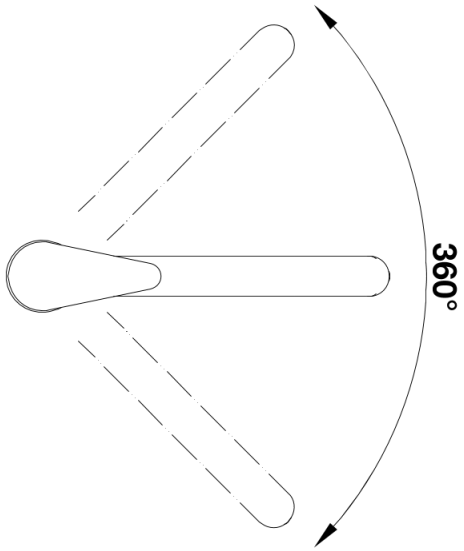

Product information sheet DARAS

Item no. 517720

Benefits

- Timeless classic mixer tap
- High, long spout
- Entry-level model
- Suitable for small sinks
- 360° swivel spout for greater reach
- Available in chrome and various high-quality colour finishes in SILGRANIT look.

Colours

Available colours:
chrome

galvanic chrome

Planning information

- Please note:
- BLANCO DARAS cannot be combined with BLANCO ceramic sinks.
- Reason: We cannot guarantee that the tap hole is 100% leak-proof.

Scope of supply

- Single-lever mixer tap
- 360° swivel spout for greater reach
- Ø 35 mm tap hole required
- With ceramic disk cartridge
- Flexible connector pipes, 350 mm long and 3/8" nut for particularly easy installation
- LGA approved

Details

Swivel range

Side view