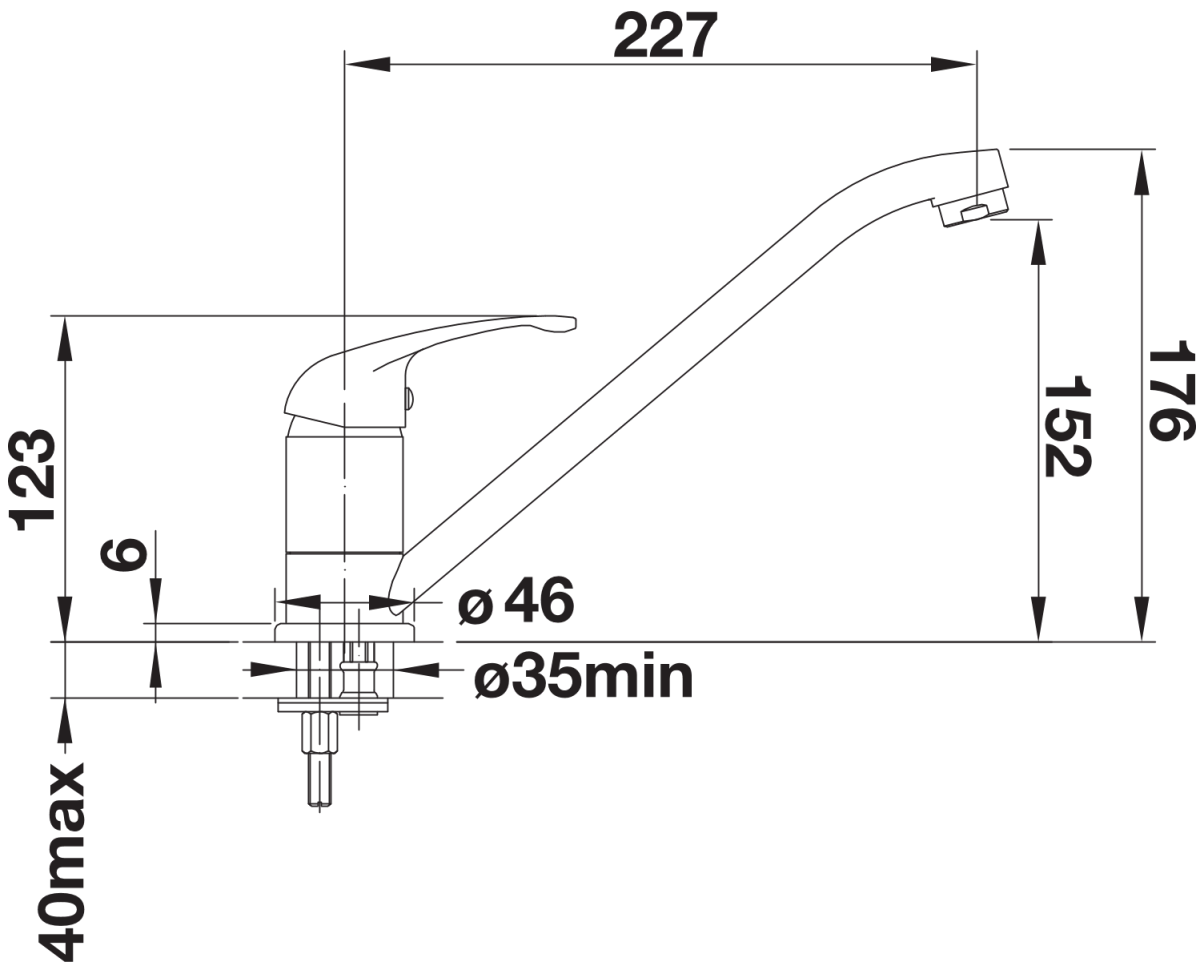

Product information sheet DARAS

Item no. 517720

Benefits

- Timeless classic mixer tap
- High, long spout
- Entry-level model
- Suitable for small sinks
- 360° swivel spout for greater reach
- Available in chrome and various high-quality colour finishes in SILGRANIT look.

Colours

Available colours:
chrome

galvanic chrome

Planning information

- Please note:
- BLANCO DARAS cannot be combined with BLANCO ceramic sinks.
- Reason: We cannot guarantee that the tap hole is 100% leak-proof.

Scope of supply

- Single-lever mixer tap
- 360° swivel spout for greater reach
- Ø 35 mm tap hole required
- With ceramic disk cartridge
- Flexible connector pipes, 350 mm long and 3/8" nut for particularly easy installation
- LGA approved

Details

Swivel range

Side view