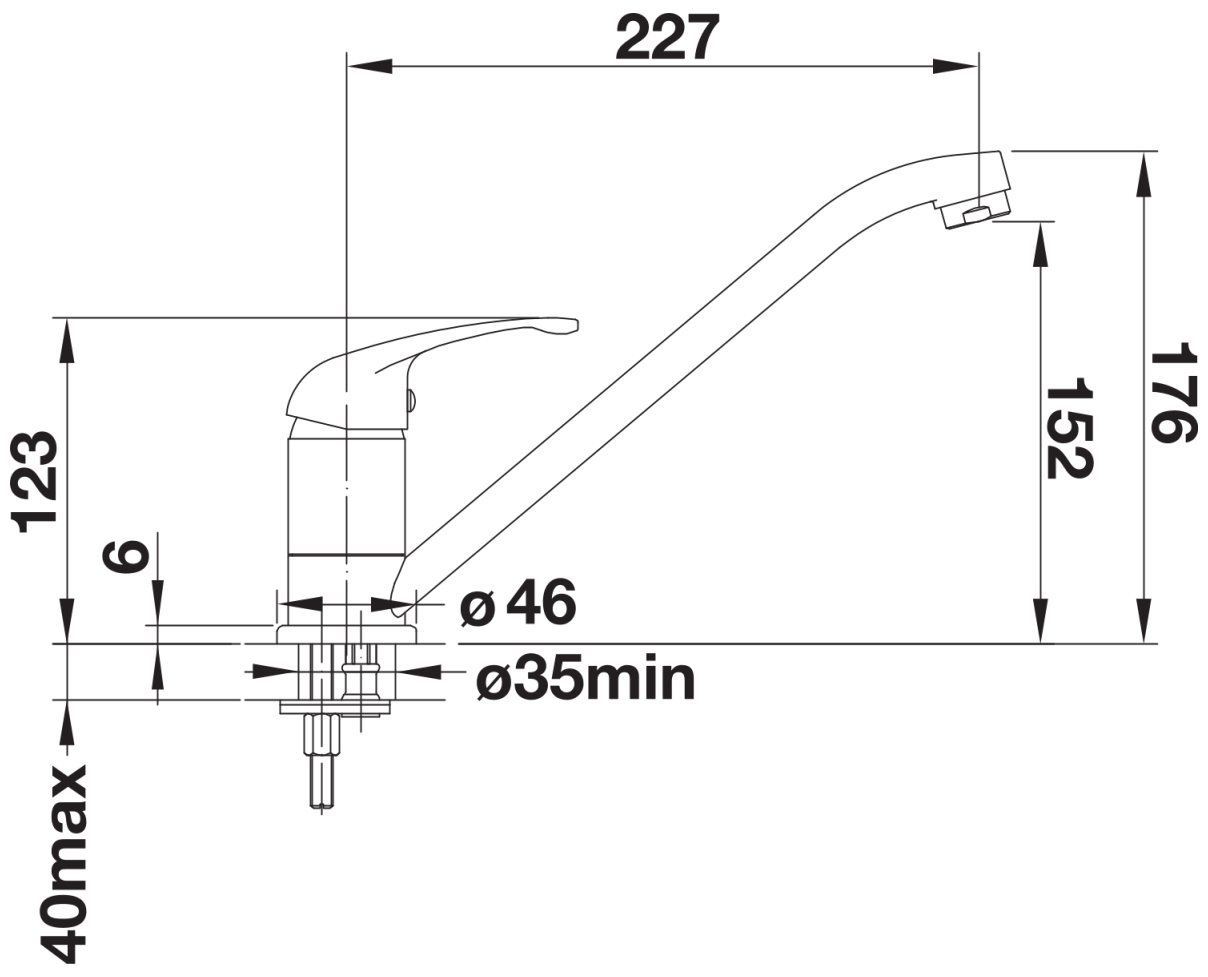

## Scope of supply

---

- 360° swivel spout for greater reach
- Ø 35 mm tap hole required
- With ceramic disk cartridge
- Patented jet regulator for markedly reduced scaling
- Flexible connector pipes, 500 mm long and  $\frac{3}{8}$ " nut
- Stabilisation plate to increase the stability of the tap when fitted in stainless steel sinks

## Details

---

Swivel range

Side view