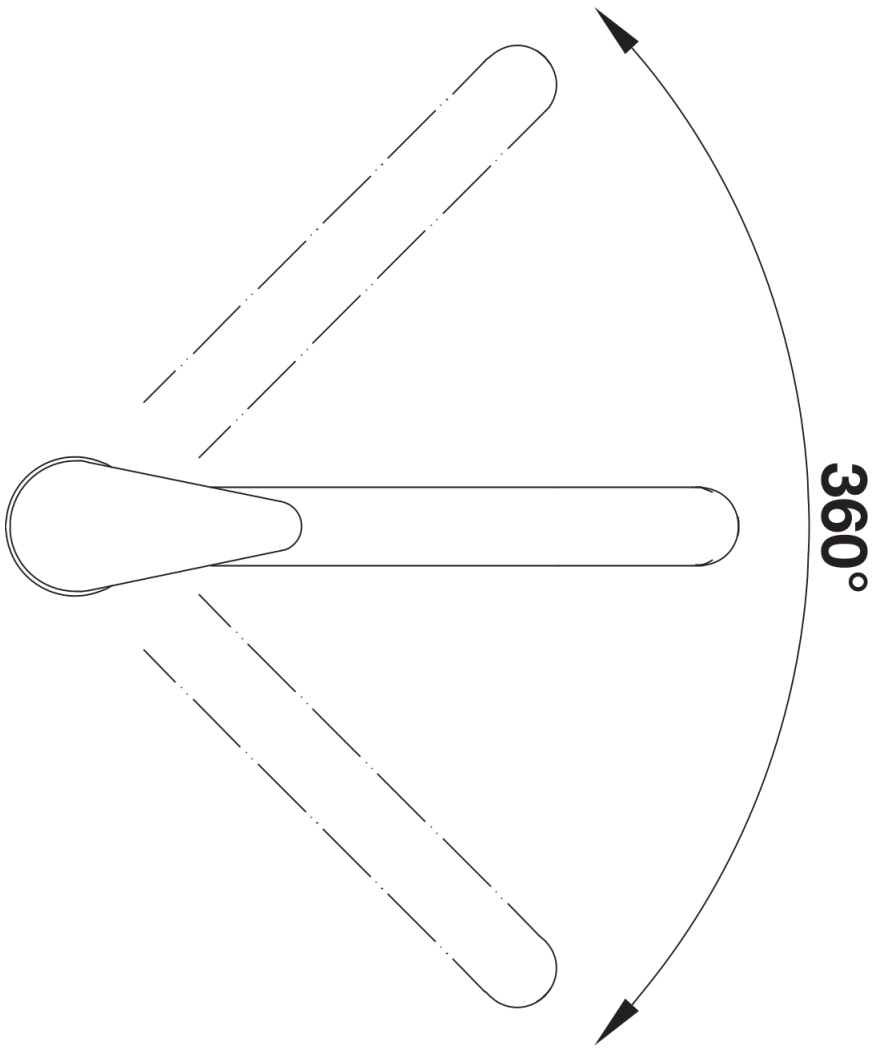

## Planning information

---

- Please note:<br>BLANCO DARAS cannot be combined with BLANCO ceramic sinks.<br>Reason:  
We cannot guarantee that the tap hole is 100% leak-proof.

## Scope of supply

---

- 360° swivel spout for greater reach
- Ø 35 mm tap hole required
- With ceramic disk cartridge
- Patented jet regulator for markedly reduced scaling
- Flexible connector pipes, 500 mm long and  $\frac{3}{8}$ " nut
- Stabilisation plate to increase the stability of the tap when fitted in stainless steel sinks

## Details

---

Swivel range

Side view