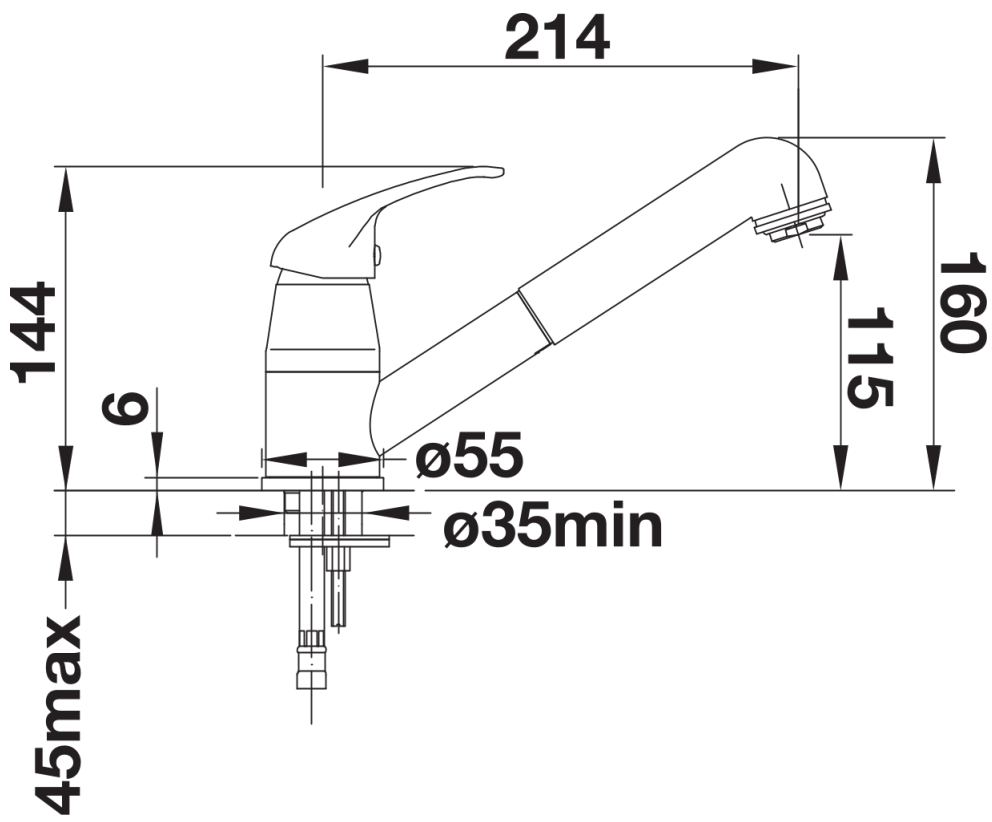

## Scope of supply

---

- 90° swivel spout
- Ø 35 mm tap hole required
- With ceramic disk cartridge
- Patented jet regulator for markedly reduced scaling
- Spray made of plastic
- Nylon-sheathed spray hose
- Hose weight for reliable retraction
- Flexible connector pipes, 500 mm long and  $\frac{3}{8}$ " nut
- Stabilisation plate to increase the stability of the tap when fitted in stainless steel sinks
- With non-return valve and thus guaranteed against reflux in accordance with EN 1717

## Details

---

Swivel range

Side view