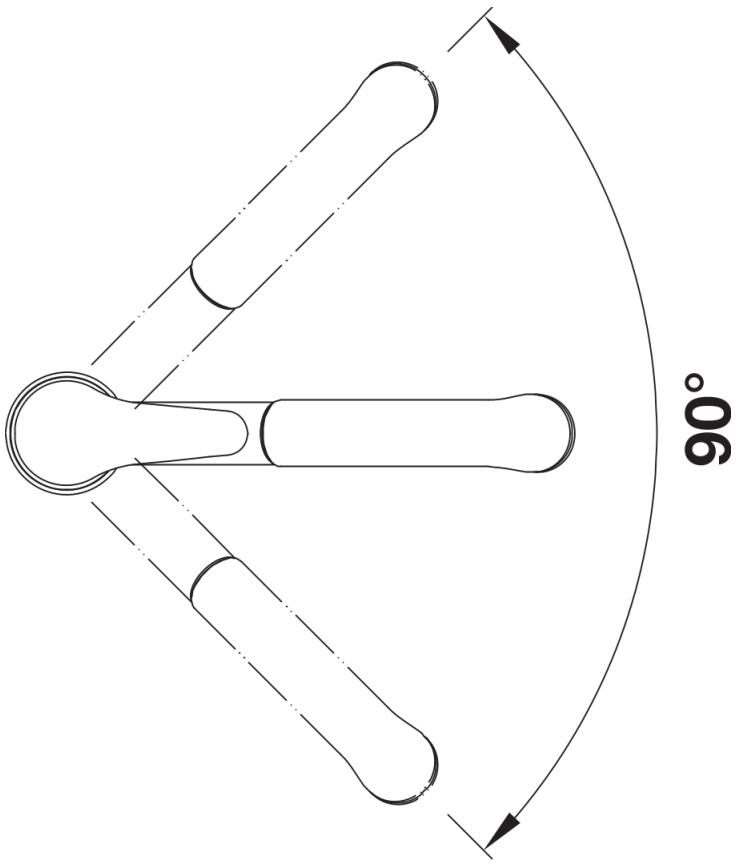

## Planning information

---

- Please note:
- BLANCO DARAS-S cannot be combined with BLANCO ceramic sinks.
- Reason: We cannot guarantee that the tap hole is 100% leak-proof.

## Scope of supply

---

- 90° swivel spout
- Ø 35 mm tap hole required
- With ceramic disk cartridge
- Patented jet regulator for markedly reduced scaling
- Spray made of plastic
- Nylon-sheathed spray hose
- Hose weight for reliable retraction
- Flexible connector pipes, 500 mm long and  $\frac{3}{8}$ " nut
- Stabilisation plate to increase the stability of the tap when fitted in stainless steel sinks
- With non-return valve and thus guaranteed against reflux in accordance with EN 1717

## Details

---

Swivel range

Side view