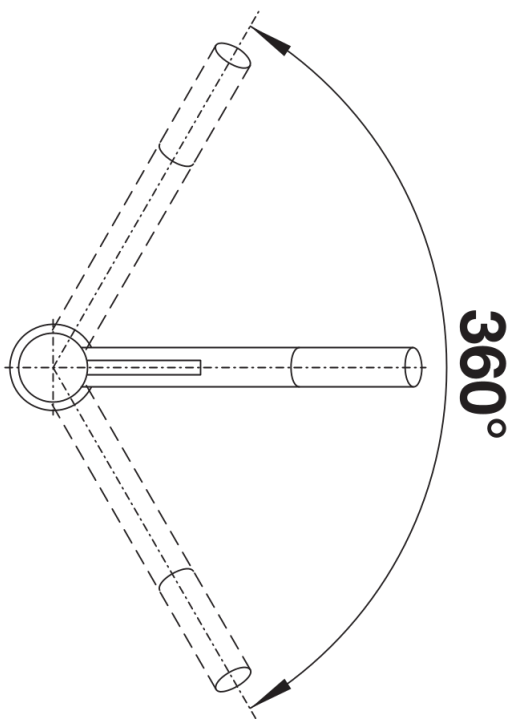

## Product information sheet KANO

Item no. 521502

### Benefits

---

- Slim tap in aesthetic design
- Especially suitable for compact sinks
- Spout can be swivelled through 360° for greater cover

## Scope of supply

---

- 360° swivel spout for greater reach
- Ø 35 mm tap hole required
- With ceramic disk cartridge
- Patented jet regulator for markedly reduced scaling
- Flexible connector pipes, 500 mm long and  $\frac{3}{8}$ " nut
- Stabilisation plate to increase the stability of the tap when fitted in stainless steel sinks

## Details

---

Swivel range

Side view