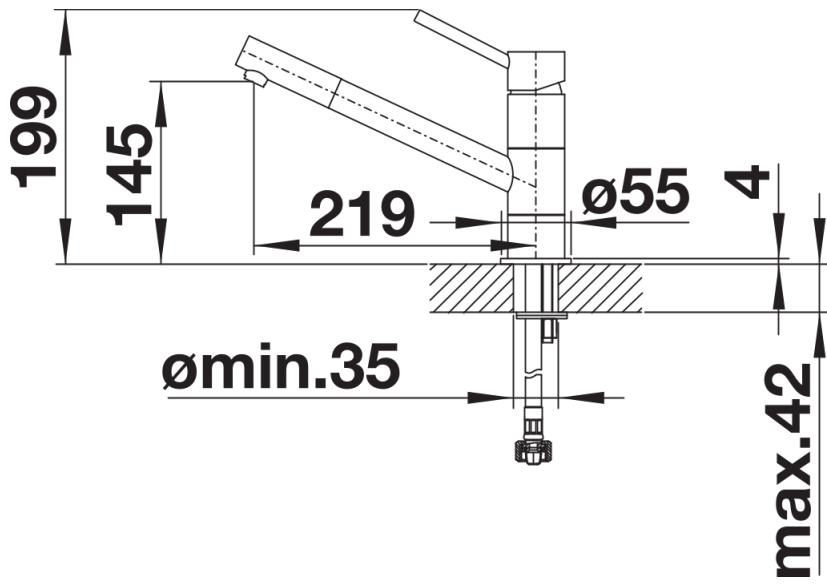

## Scope of supply

---

- 360° swivel spout for greater reach
- Ø 35 mm tap hole required
- With ceramic disk cartridge
- Patented jet regulator for markedly reduced scaling
- Flexible connector pipes, 500 mm long and  $\frac{3}{8}$ " nut
- Stabilisation plate to increase the stability of the tap when fitted in stainless steel sinks

## Details

---

Swivel range

Side view