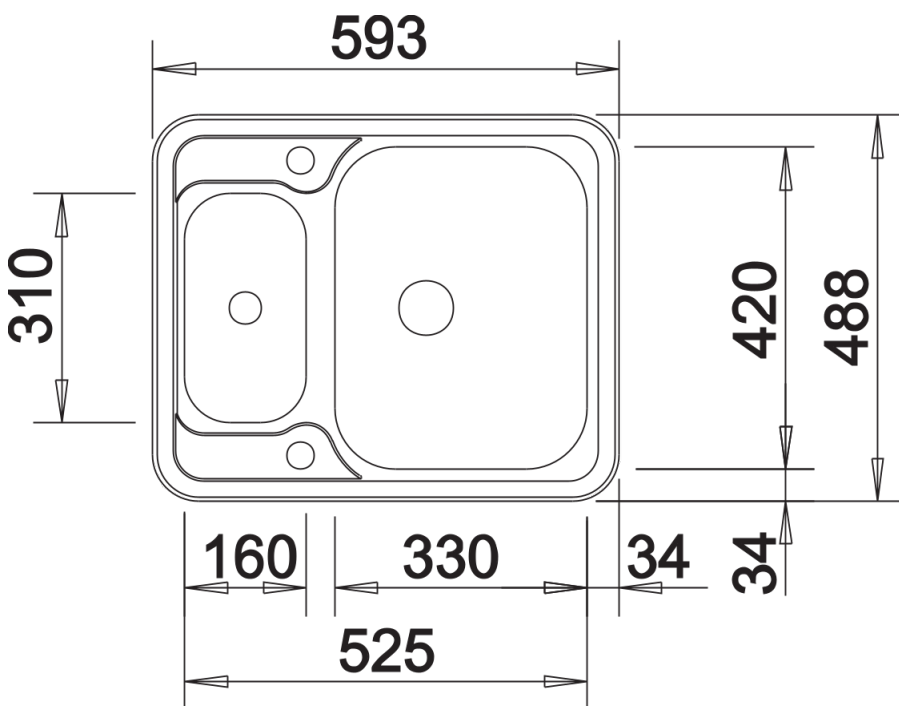

Product information sheet LANTOS 6-IF

Item no. 516676

Benefits

- Wide sink family range with clear shapes
- Elegant IF flat-rim for flushmount and for installation from above
- Practical additional bowl with a perforated stainless steel colander
- Can be installed reversibly
- With 3 ½" stainless steel basket strainers

Scope of supply

- perforated stainless steel colander
- waste kit with space-saving pipe
- 2 x 3 1/2" basket strainer
- drain remote control (rotary switch) for the main bowl

208195 - Stainless Steel colander

Details

Top view

Cut-out

Front view

Side view