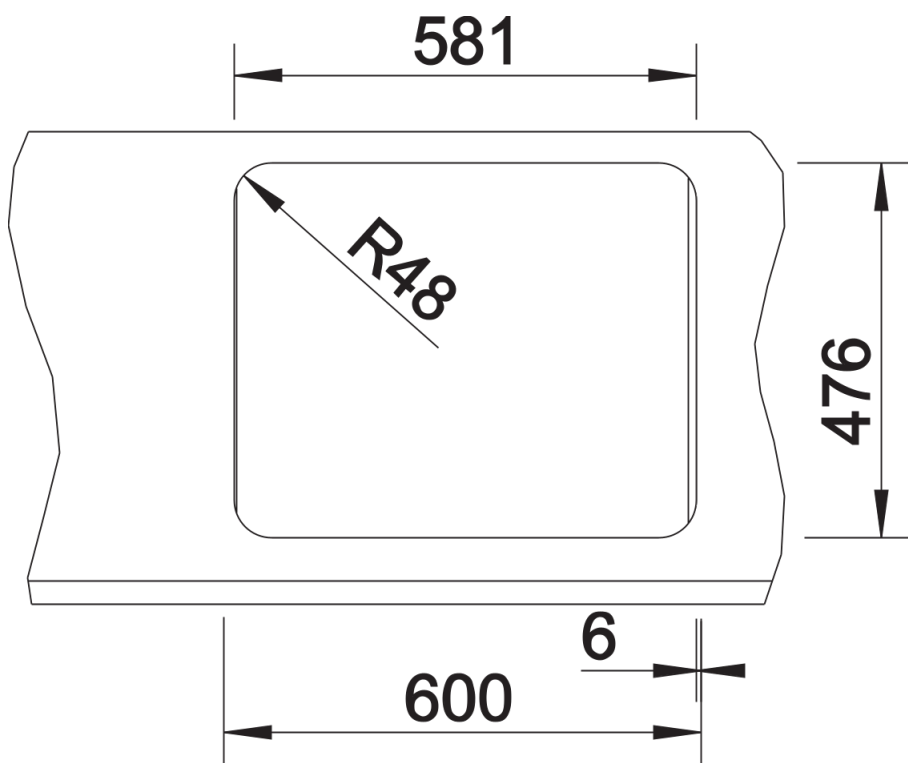

Product information sheet LANTOS 6-IF

Item no. 516676

Benefits

- Wide sink family range with clear shapes
- Elegant IF flat-rim for flushmount and for installation from above
- Practical additional bowl with a perforated stainless steel colander
- Can be installed reversibly
- With 3 ½" stainless steel basket strainers

Scope of supply

- perforated stainless steel colander
- waste kit with space-saving pipe
- 2 x 3 1/2" basket strainer
- drain remote control (rotary switch) for the main bowl

208195 - Stainless Steel colander

Details

Top view

Cut-out

Front view

Side view