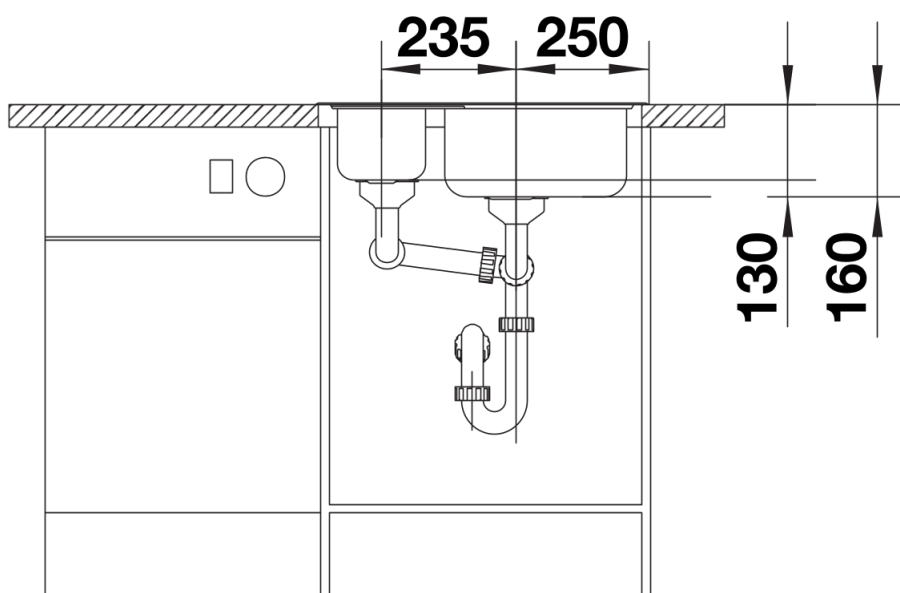

Product information sheet LANTOS 6-IF

Item no. 516676

Benefits

- Wide sink family range with clear shapes
- Elegant IF flat-rim for flushmount and for installation from above
- Practical additional bowl with a perforated stainless steel colander
- Can be installed reversibly
- With 3 ½" stainless steel basket strainers

Scope of supply

- perforated stainless steel colander
- waste kit with space-saving pipe
- 2 x 3 1/2" basket strainer
- drain remote control (rotary switch) for the main bowl

208195 - Stainless Steel colander

Details

Top view

Cut-out

Front view

Side view