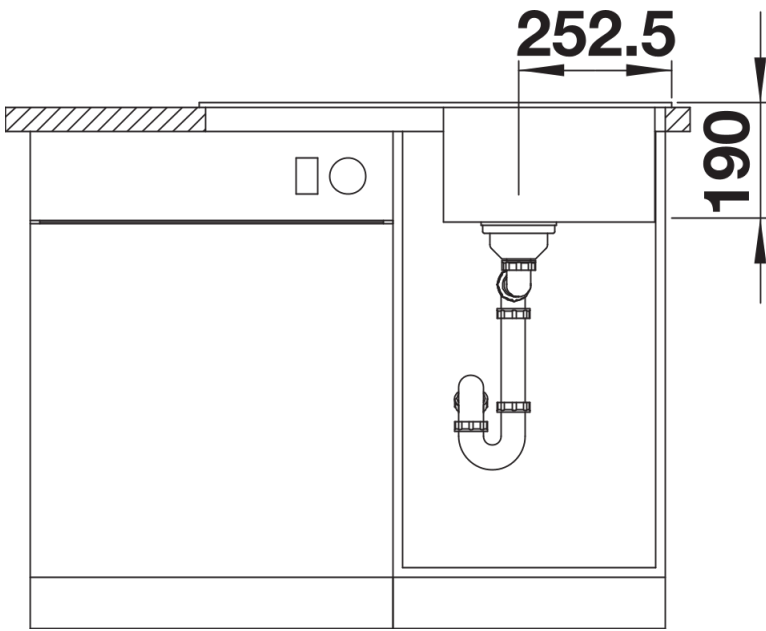

Product information sheet LEGRA 45 S

Item no. 526083

Benefits

- Classic lines combined with modern functionality
- Spacious main bowl
- Can be installed reversibly

Colours

Available colours:

black
anthracite
volcano grey
white
soft white
coffee

SILGRANIT black

Scope of supply

- waste kit with space-saving pipe
- 3 ½" basket strainer

Details

Top view

Cut-out

Front view

Side view