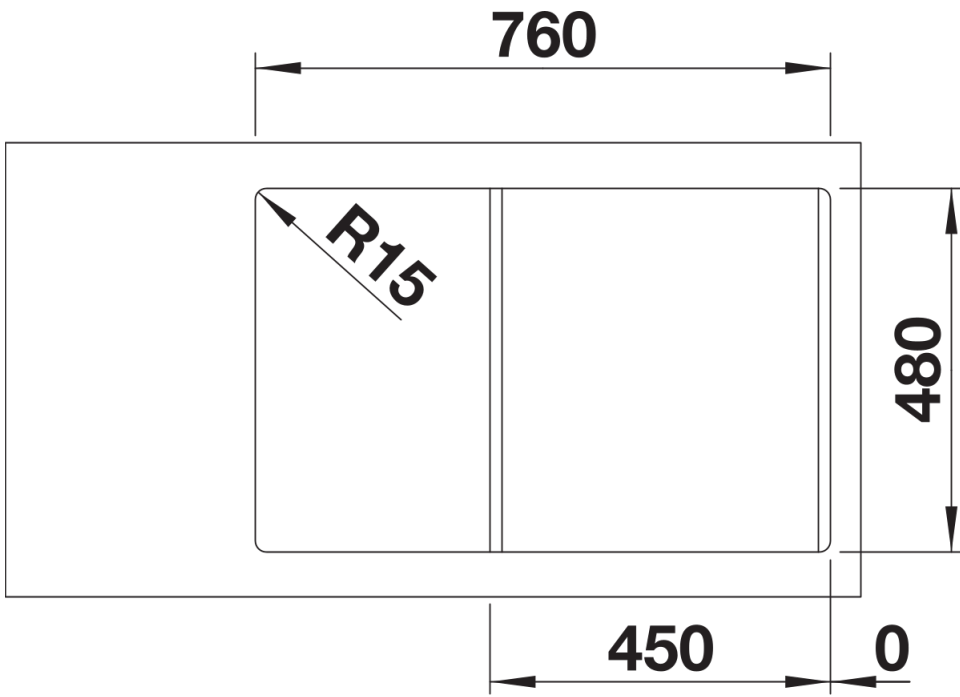

SILGRANIT black

Scope of supply

- waste kit with space-saving pipe
- 3 ½" basket strainer

Details

Top view

Cut-out

Front view

Side view