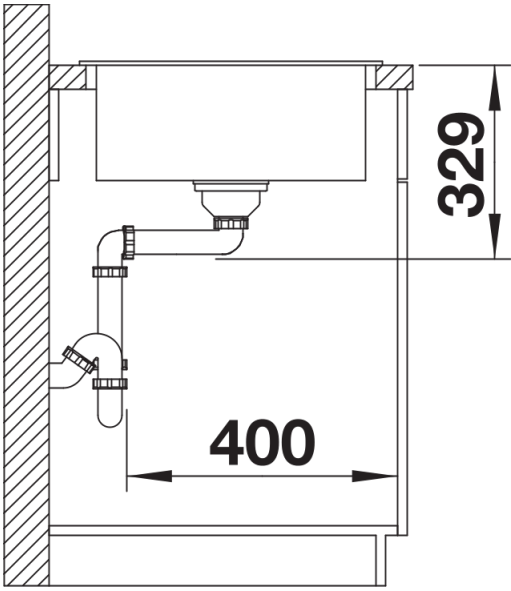

SILGRANIT black

Scope of supply

- waste kit with space-saving pipe
- 3 ½" basket strainer

Details

Top view

Cut-out

Front view

Side view