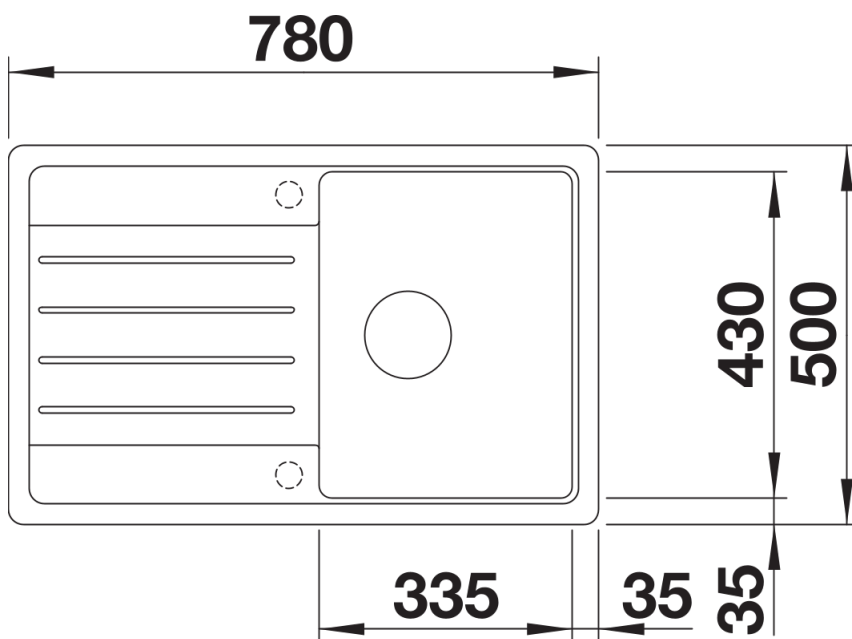

Product information sheet LEGRA 45 S

Item no. 526083

Benefits

- Classic lines combined with modern functionality
- Spacious main bowl
- Can be installed reversibly

Colours

Available colours:

black
anthracite
volcano grey
white
soft white
coffee

SILGRANIT black

Scope of supply

- waste kit with space-saving pipe
- 3 ½" basket strainer

Details

Top view

Cut-out

Front view

Side view