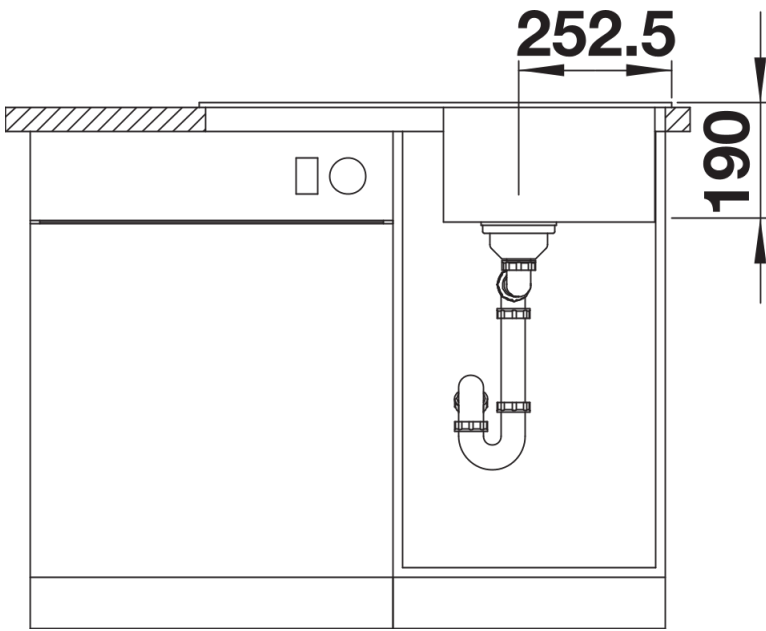

Product information sheet LEGRA 45 S

Item no. 522201

Benefits

- Classic lines combined with modern functionality
- Spacious main bowl
- Can be installed reversibly

Colours

Available colours:

- black
- anthracite
- volcano grey
- white
- soft white
- coffee

SILGRANIT anthracite

Scope of supply

- waste kit with space-saving pipe
- 3 ½" basket strainer

Details

Top view

Cut-out

Front view

Side view