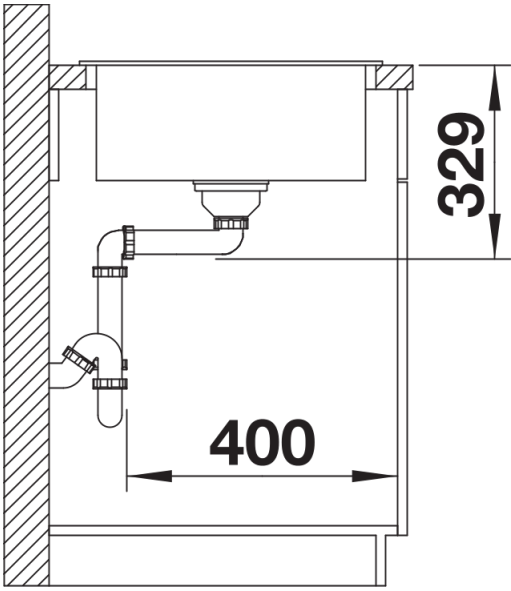

SILGRANIT anthracite

Scope of supply

- waste kit with space-saving pipe
- 3 ½" basket strainer

Details

Top view

Cut-out

Front view

Side view