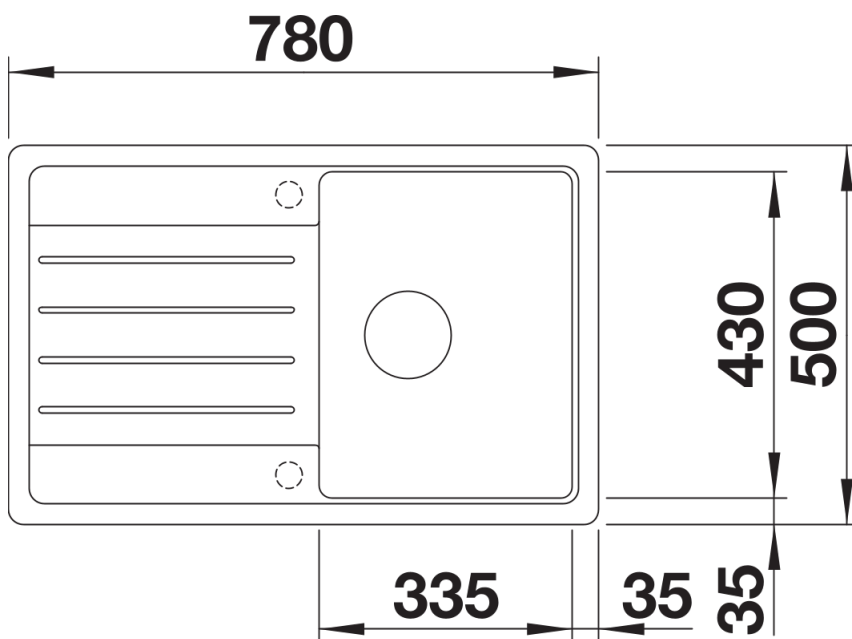

Product information sheet LEGRA 45 S

Item no. 522201

Benefits

- Classic lines combined with modern functionality
- Spacious main bowl
- Can be installed reversibly

Colours

Available colours:

- black
- anthracite
- volcano grey
- white
- soft white
- coffee

SILGRANIT anthracite

Scope of supply

- waste kit with space-saving pipe
- 3 ½" basket strainer

Details

Top view

Cut-out

Front view

Side view