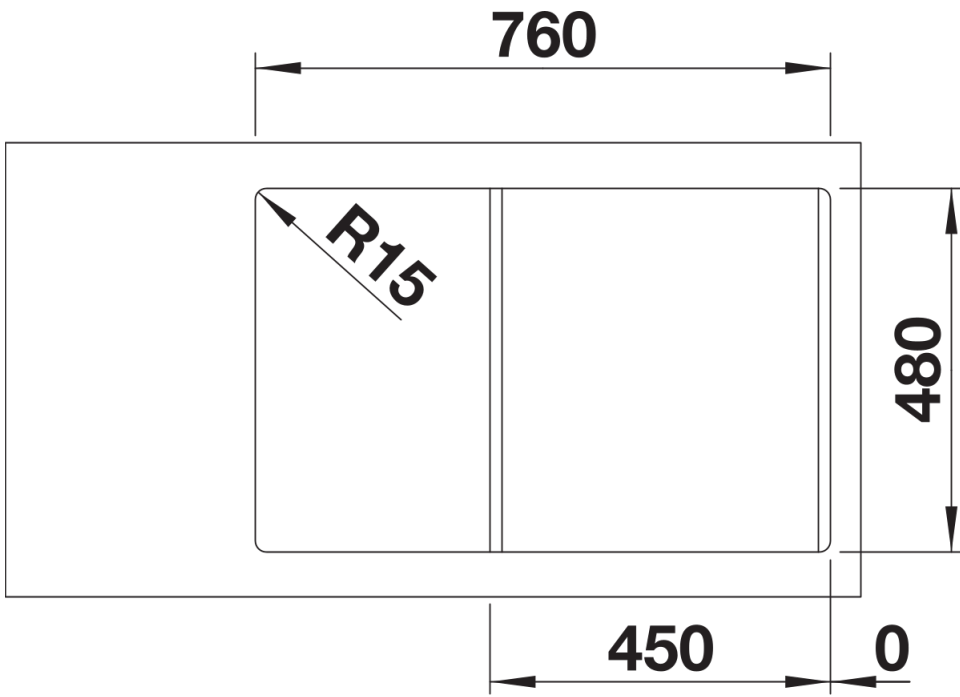

Product information sheet LEGRA 45 S

Item no. 522201

Benefits

- Classic lines combined with modern functionality
- Spacious main bowl
- Can be installed reversibly

Colours

Available colours:

- black
- anthracite
- volcano grey
- white
- soft white
- coffee

SILGRANIT anthracite

Scope of supply

- waste kit with space-saving pipe
- 3 ½" basket strainer

Details

Top view

Cut-out

Front view

Side view