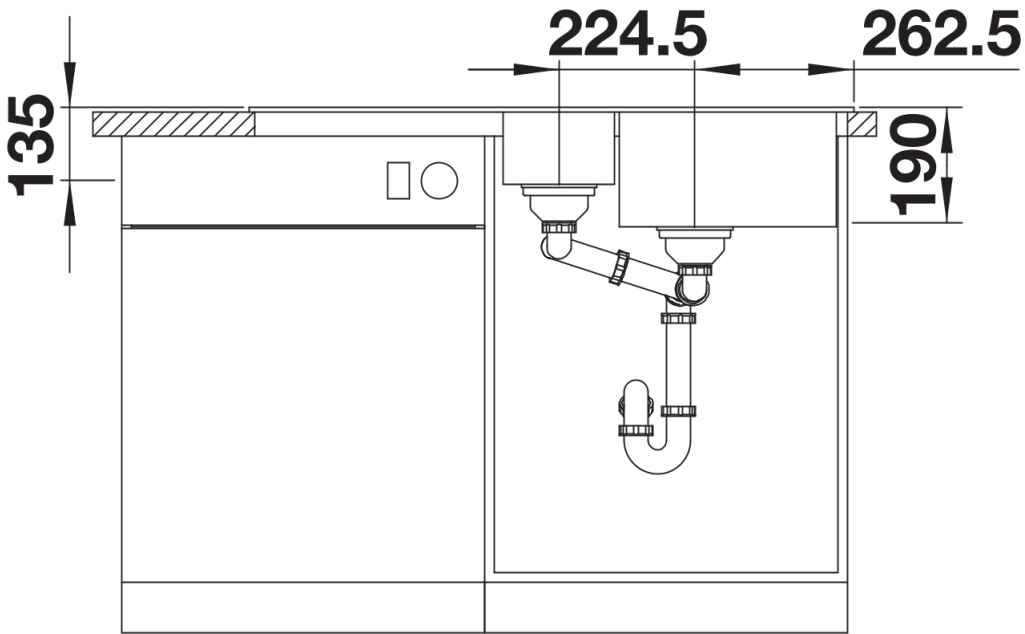

Product information sheet LEGRA 6 S

Item no. 522209

Benefits

- Classic lines combined with modern functionality
- Spacious main and additional bowl
- Can be installed reversibly

Colours

Available colours:

black
anthracite
volcano grey
white
soft white
coffee

SILGRANIT white

Scope of supply

- waste kit with space-saving pipe
- 3 ½" basket strainer

Details

Top view

Cut-out

Front view

Side view