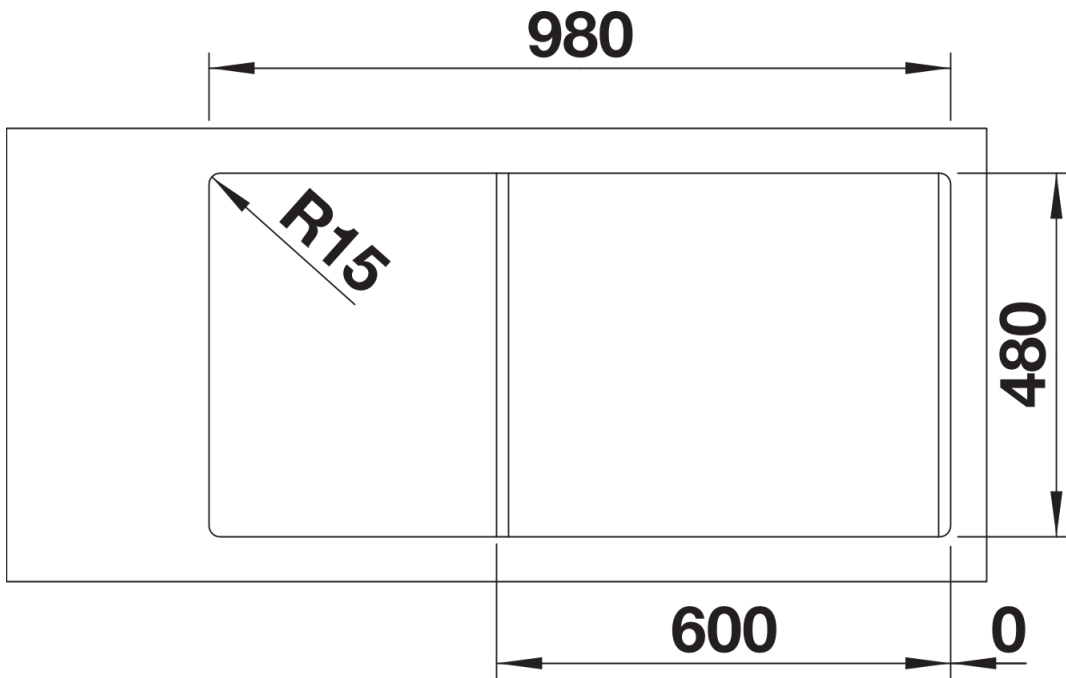

Product information sheet LEGRA 6 S

Item no. 522209

Benefits

- Classic lines combined with modern functionality
- Spacious main and additional bowl
- Can be installed reversibly

Colours

Available colours:

black
anthracite
volcano grey
white
soft white
coffee

SILGRANIT white

Scope of supply

- waste kit with space-saving pipe
- 3 ½" basket strainer

Details

Top view

Cut-out

Front view

Side view