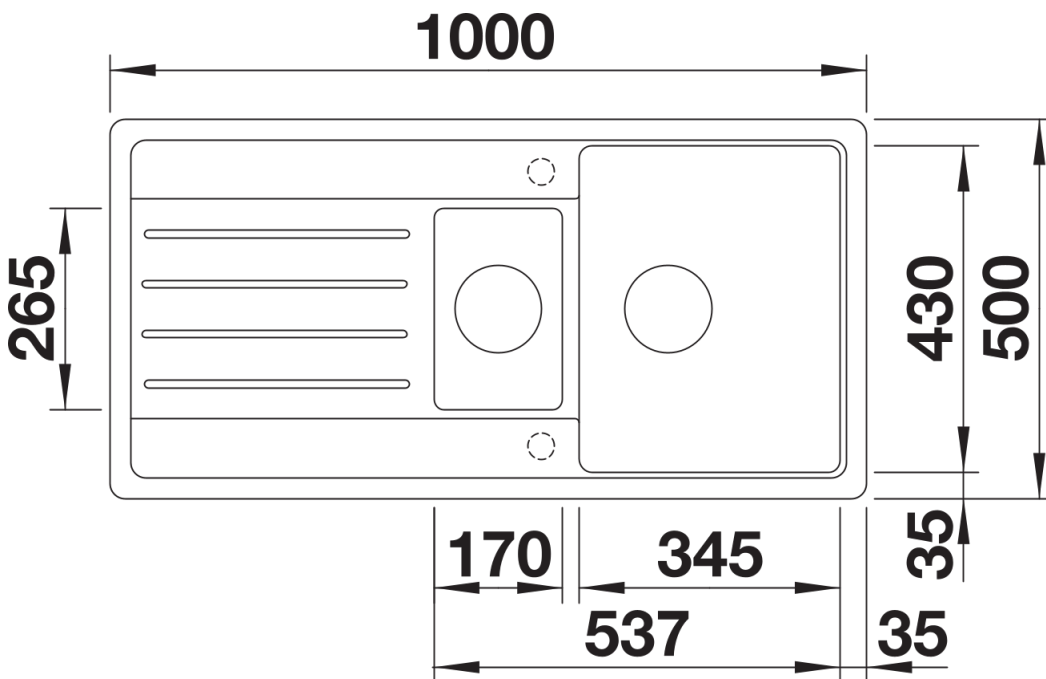

Product information sheet LEGRA 6 S

Item no. 522209

Benefits

- Classic lines combined with modern functionality
- Spacious main and additional bowl
- Can be installed reversibly

Colours

Available colours:

black
anthracite
volcano grey
white
soft white
coffee

SILGRANIT white

Scope of supply

- waste kit with space-saving pipe
- 3 ½" basket strainer

Details

Top view

Cut-out

Front view

Side view