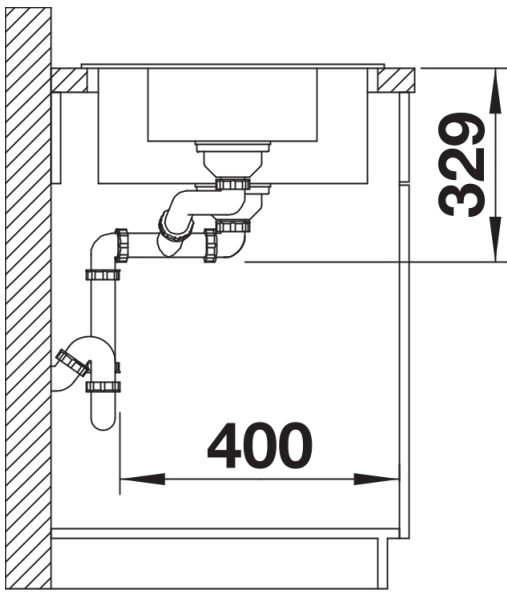

SILGRANIT white

Scope of supply

- waste kit with space-saving pipe
- 3 ½" basket strainer

Details

Top view

Cut-out

Front view

Side view