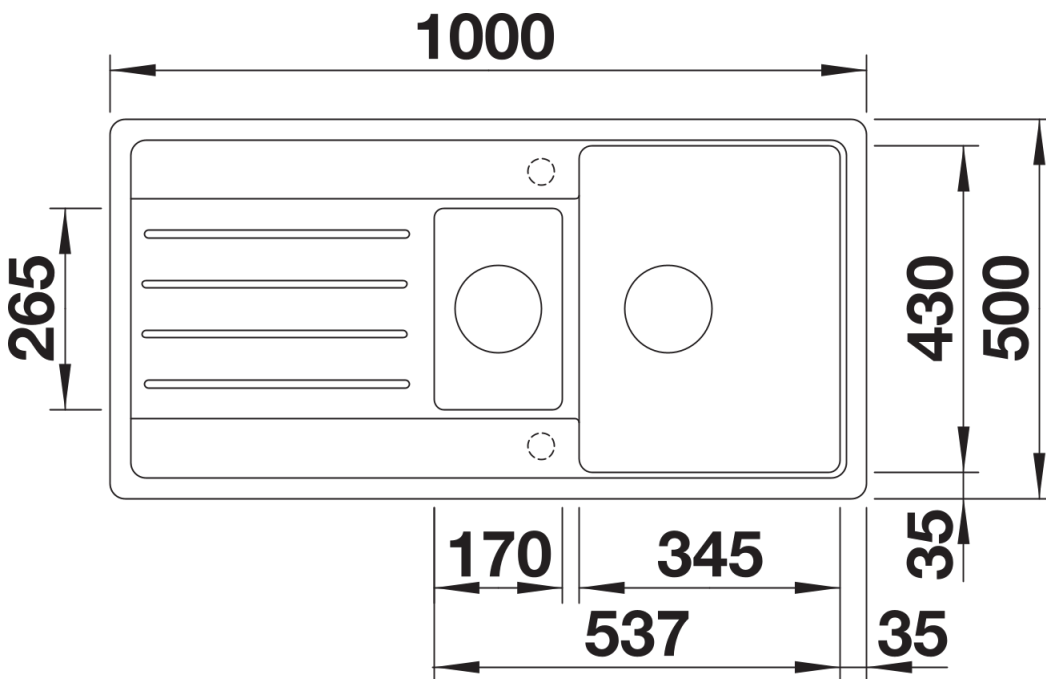

## Scope of supply

---

- waste kit with space-saving pipe
- 3 ½" basket strainer

## Details

---

Top view

Cut-out

Front view

Side view