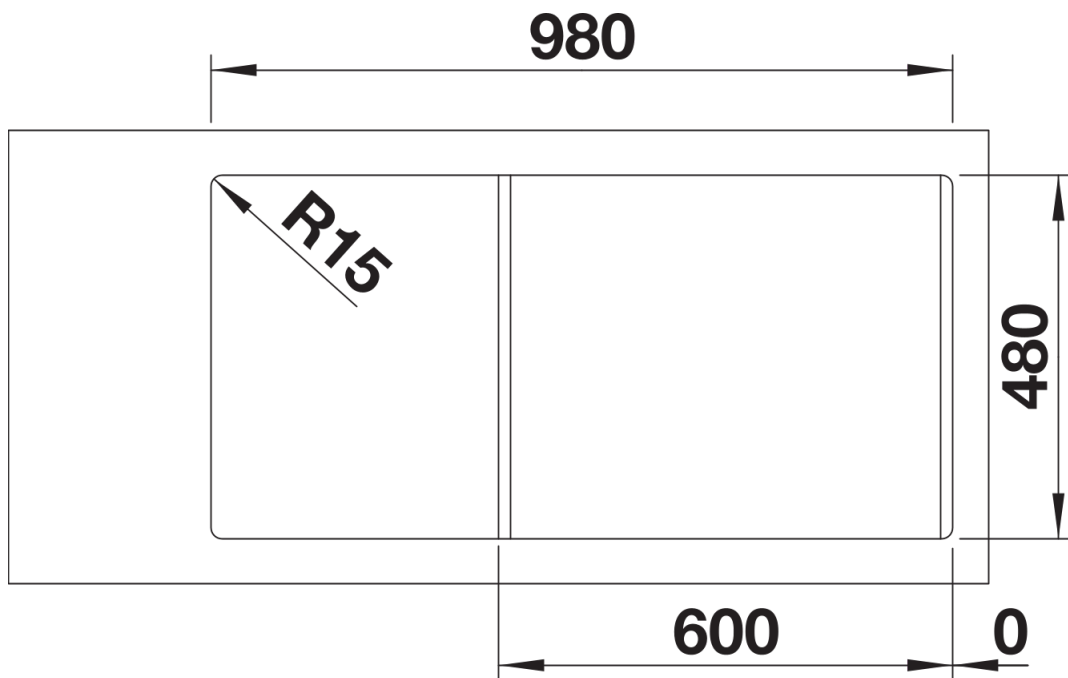

## Scope of supply

---

- waste kit with space-saving pipe
- 3 ½" basket strainer

## Details

---

Top view

Cut-out

Front view

Side view