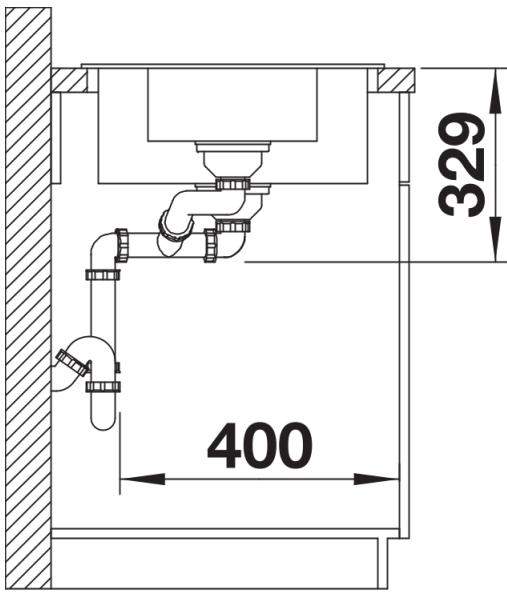

## Scope of supply

---

- waste kit with space-saving pipe
- 3 ½" basket strainer

## Details

---

Top view

Cut-out

Front view

Side view