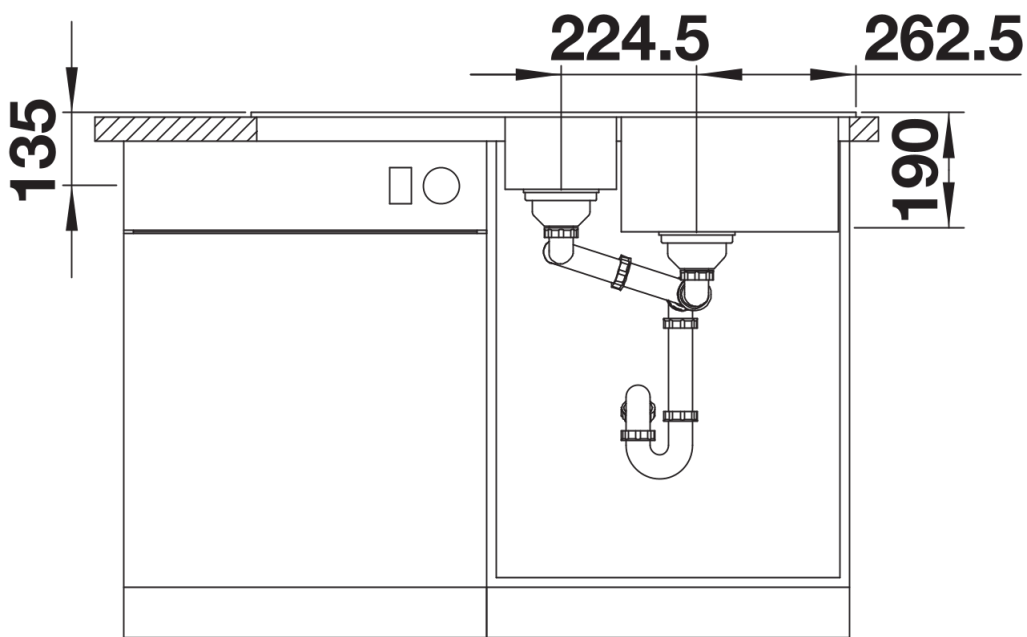

## Scope of supply

---

- waste kit with space-saving pipe
- 3 ½" basket strainer

## Details

---

Top view

Cut-out

Front view

Side view