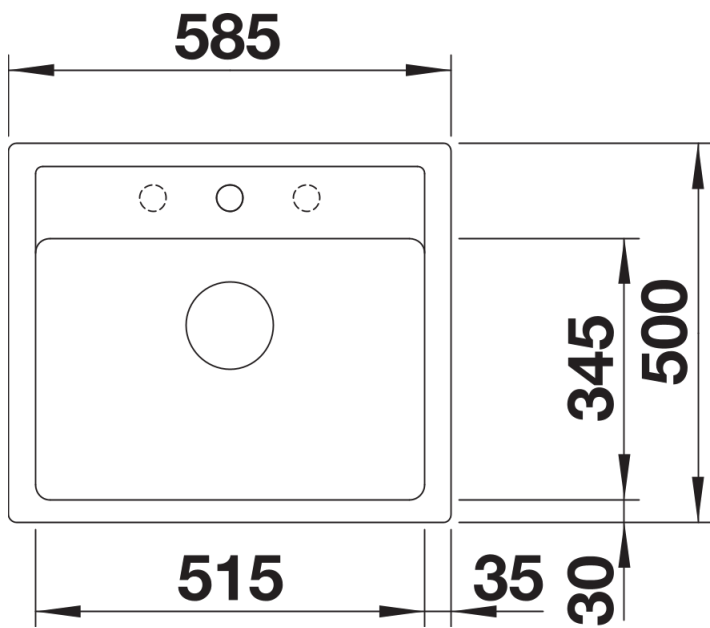

## Scope of supply

---

- waste kit with space-saving pipe
- 3 ½" basket strainer

## Details

---

Top view

Cut-out

Front view

Side view