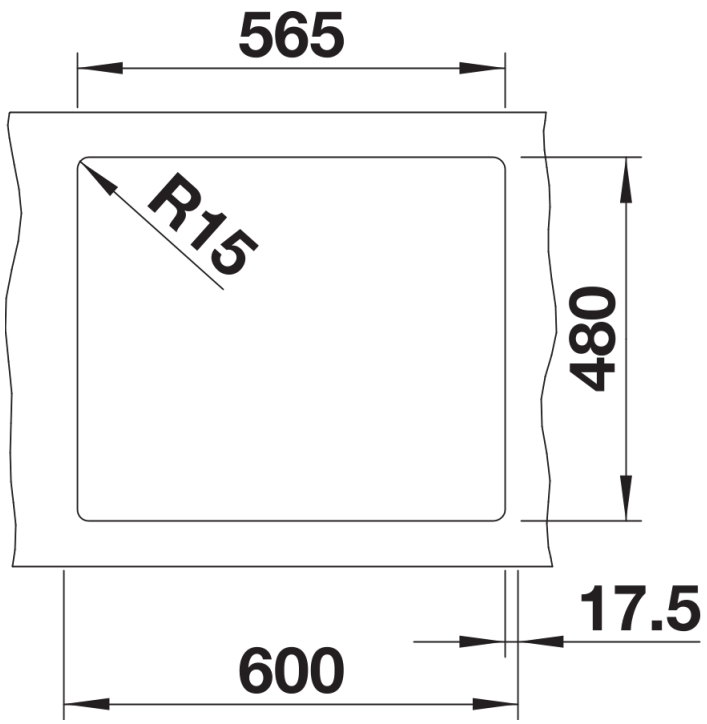

## Scope of supply

---

- waste kit with space-saving pipe
- 3 ½" basket strainer

## Details

---

Top view

Cut-out

Front view

Side view