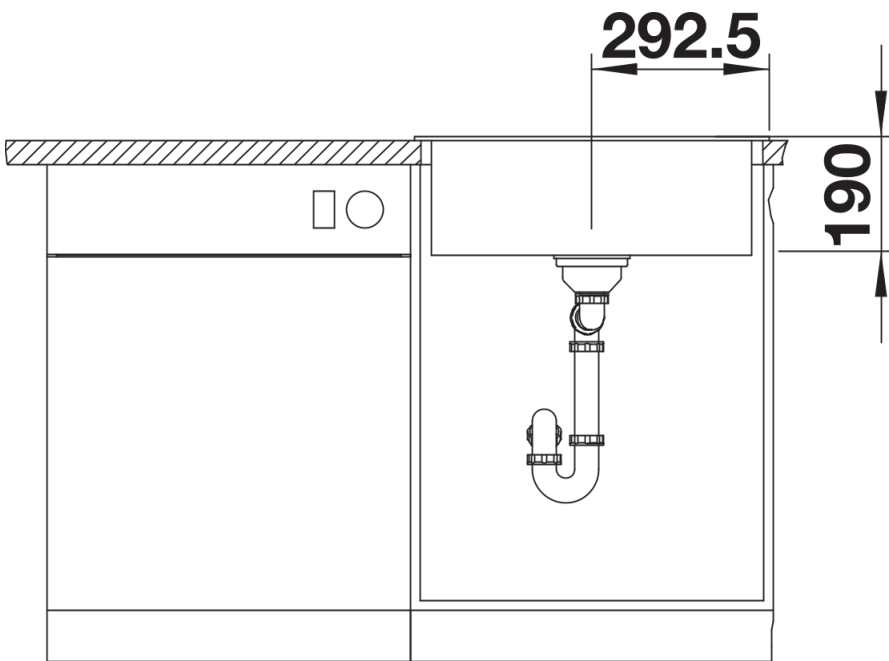

## Scope of supply

---

- waste kit with space-saving pipe
- 3 ½" basket strainer

## Details

---

Top view

Cut-out

Front view

Side view