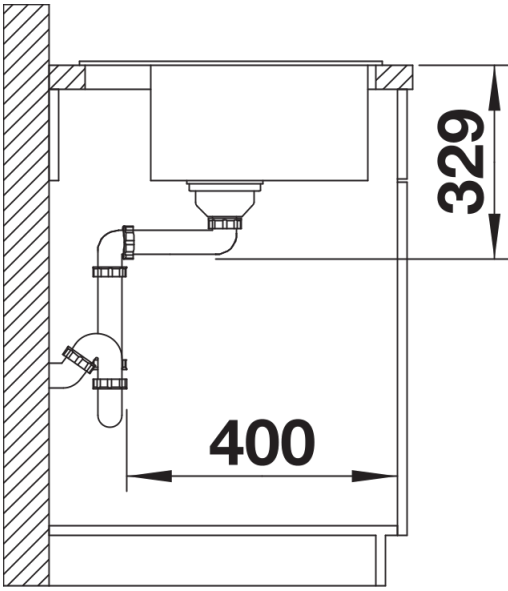

## Scope of supply

---

- waste kit with space-saving pipe
- 3 ½" basket strainer

## Details

---

Top view

Cut-out

Front view

Side view