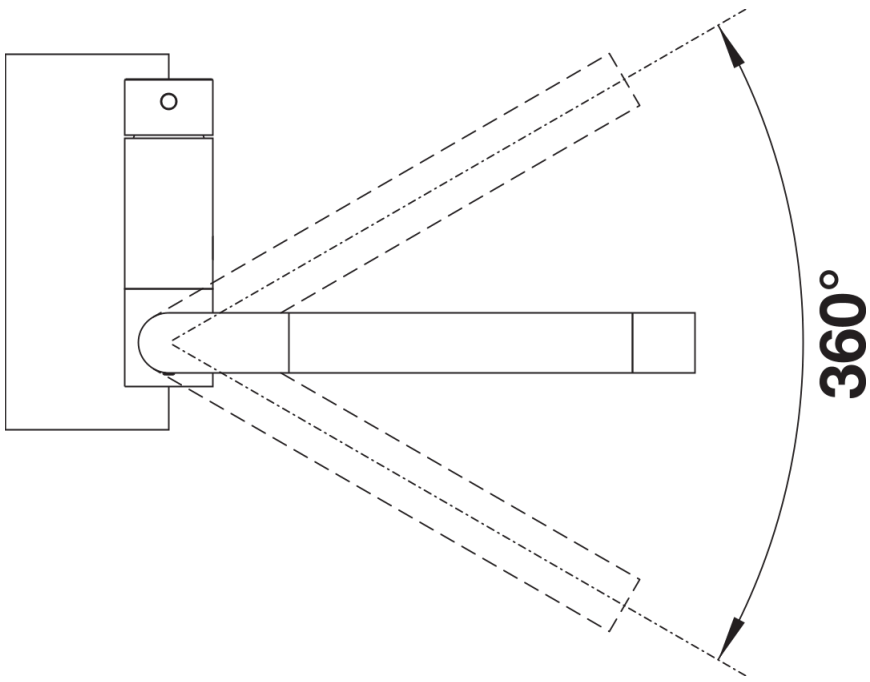

Product information sheet LARESSA-F Lever left

Item no. 521546

Benefits

- Modern mixer tap for in front of the window
- User-friendly fold-down mechanism so the mixer tap folds down to one side
- Buffered fold-down process and secure fit
- Tap dimensions allow the spout to fit inside the bowl
- Control lever on side, choice of left or right side
- High spout for easy filling of pans and vases
- Minimum clearance between sink and window sash 6.5 cm

Colours

Available colours:
chrome

galvanic chrome

Planning information

- *Minimum clearance between sink and window sash 6.5 cm.

Scope of supply

- 360° swivel spout for greater reach
- Ø 35 mm tap hole required
- With ceramic disk cartridge
- Patented jet regulator for markedly reduced scaling
- Flexible connector pipes, 500 mm long and $\frac{3}{8}$ " nut
- Stabilisation plate to increase the stability of the tap when fitted in stainless steel sinks

Details

Swivel range

Side view hand gear 2D