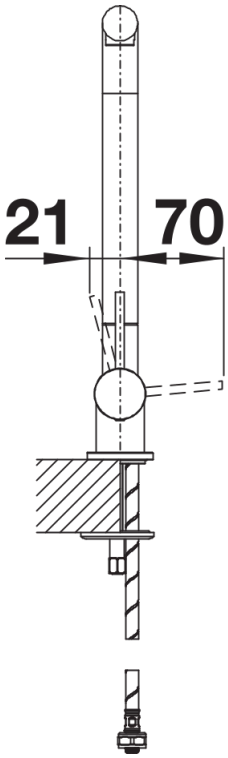

Product information sheet LARESSA-F Lever left

Item no. 521546

Benefits

- Modern mixer tap for in front of the window
- User-friendly fold-down mechanism so the mixer tap folds down to one side
- Buffered fold-down process and secure fit
- Tap dimensions allow the spout to fit inside the bowl
- Control lever on side, choice of left or right side
- High spout for easy filling of pans and vases
- Minimum clearance between sink and window sash 6.5 cm

Colours

Available colours:
chrome

galvanic chrome

Planning information

- *Minimum clearance between sink and window sash 6.5 cm.

Scope of supply

- 360° swivel spout for greater reach
- Ø 35 mm tap hole required
- With ceramic disk cartridge
- Patented jet regulator for markedly reduced scaling
- Flexible connector pipes, 500 mm long and $\frac{3}{8}$ " nut
- Stabilisation plate to increase the stability of the tap when fitted in stainless steel sinks

Details

Swivel range

Side view hand gear 2D