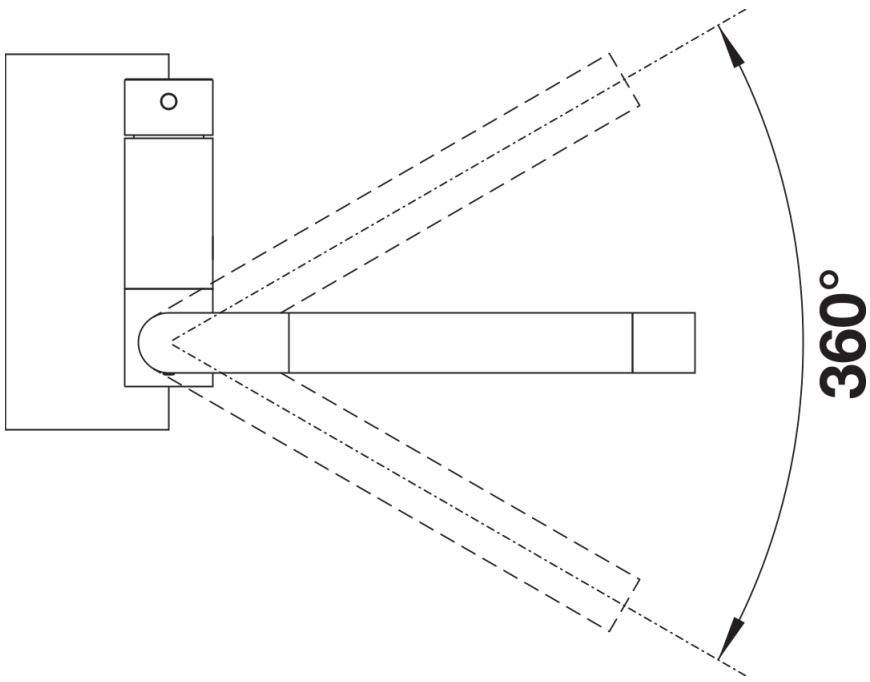

Product information sheet LARESSA-F Lever right

Item no. 521545

Benefits

- Modern mixer tap for installation in front of the window
- User-friendly fold-down mechanism so the mixer tap folds down to one side
- Buffered fold-down process and secure fit
- Tap dimensions allow the spout to fit inside the bowl
- Control lever on side, choice of left or right side
- High spout for easy filling of pans and vases
- Minimum clearance between sink and window sash 6.5 cm

Colours

galvanic chrome

Available colours:
chrome

Planning information

- *Minimum clearance between sink and window sash 6.5 cm.

Scope of supply

- 360° swivel spout for greater reach
- Ø 35 mm tap hole required
- With ceramic disk cartridge
- Patented jet regulator for markedly reduced scaling
- Flexible connector pipes, 500 mm long and $\frac{3}{8}$ " nut
- Stabilisation plate to increase the stability of the tap when fitted in stainless steel sinks

Details

Swivel range

Side view hand gear 2D