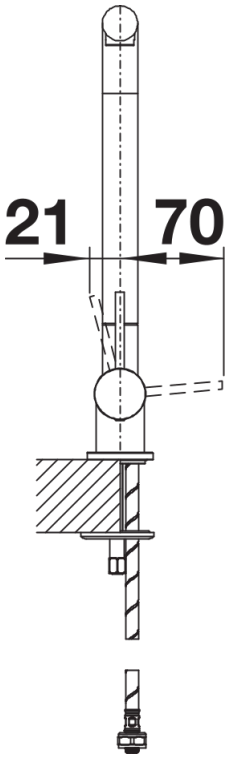

Product information sheet LARESSA-F Lever right

Item no. 521545

Benefits

- Modern mixer tap for installation in front of the window
- User-friendly fold-down mechanism so the mixer tap folds down to one side
- Buffered fold-down process and secure fit
- Tap dimensions allow the spout to fit inside the bowl
- Control lever on side, choice of left or right side
- High spout for easy filling of pans and vases
- Minimum clearance between sink and window sash 6.5 cm

Colours

galvanic chrome

Available colours:
chrome

Planning information

- *Minimum clearance between sink and window sash 6.5 cm.

Scope of supply

- 360° swivel spout for greater reach
- Ø 35 mm tap hole required
- With ceramic disk cartridge
- Patented jet regulator for markedly reduced scaling
- Flexible connector pipes, 500 mm long and $\frac{3}{8}$ " nut
- Stabilisation plate to increase the stability of the tap when fitted in stainless steel sinks

Details

Swivel range

Side view hand gear 2D