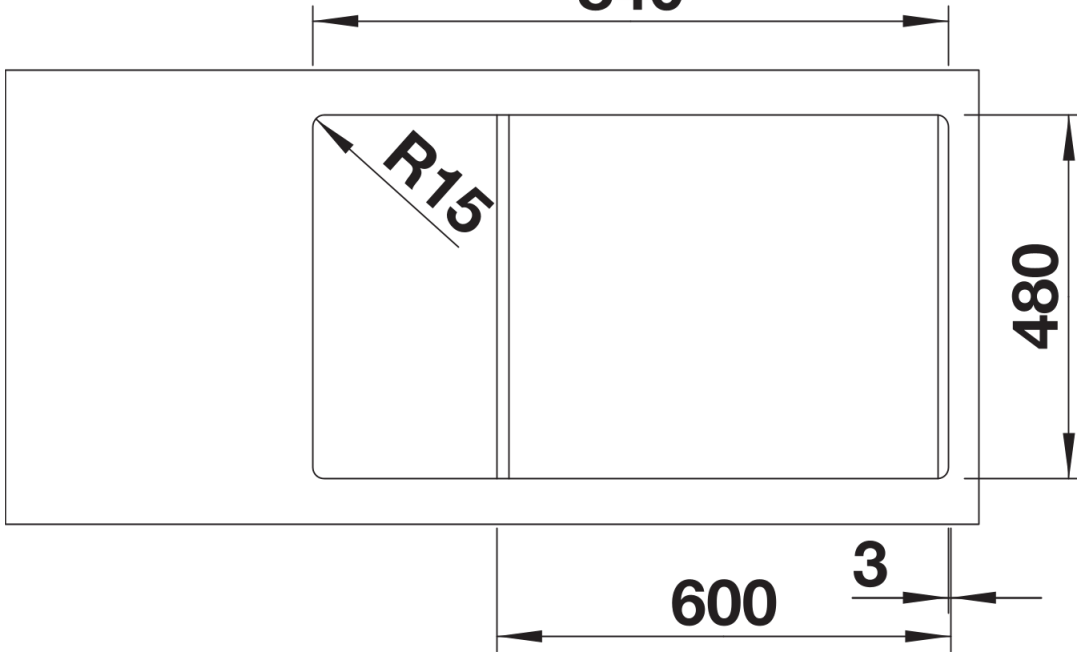

Colours

Available colours:

black
anthracite
volcano grey
white
soft white
coffee

SILGRANIT black

Scope of supply

- waste kit with space-saving pipe
- 3 ½" basket strainer

Details

Top view

840

Cut-out

367.5

Front view

Side view