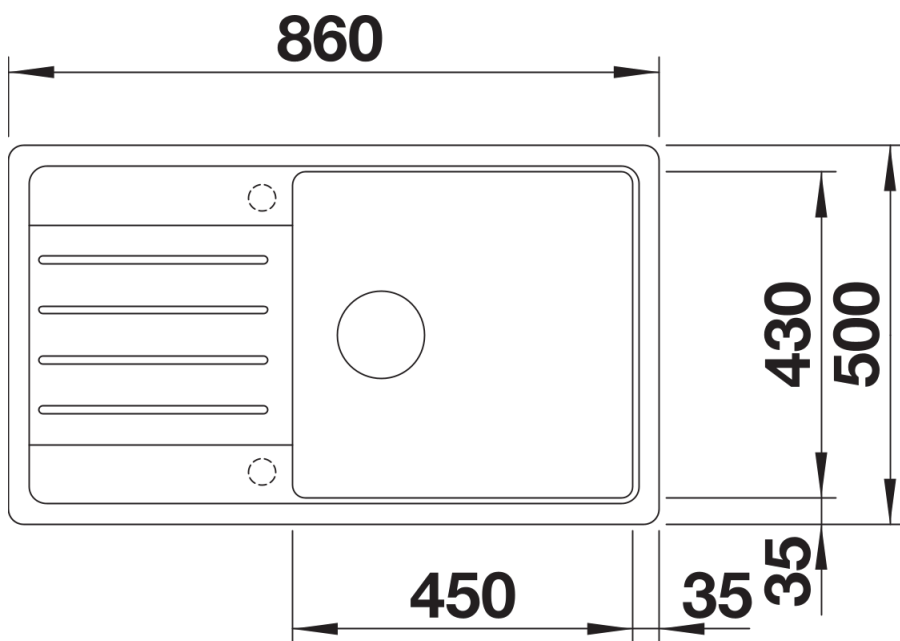

Product information sheet LEGRA XL 6 S

Item no. 526087

Benefits

- Classic lines combined with modern functionality
- Spacious main bowl
- XL bowl provides generous room to do the washing up
- Can be installed reversibly

Colours

Available colours:

black
anthracite
volcano grey
white
soft white
coffee

SILGRANIT black

Scope of supply

- waste kit with space-saving pipe
- 3 ½" basket strainer

Details

Top view

840

Cut-out

367.5

Front view

Side view