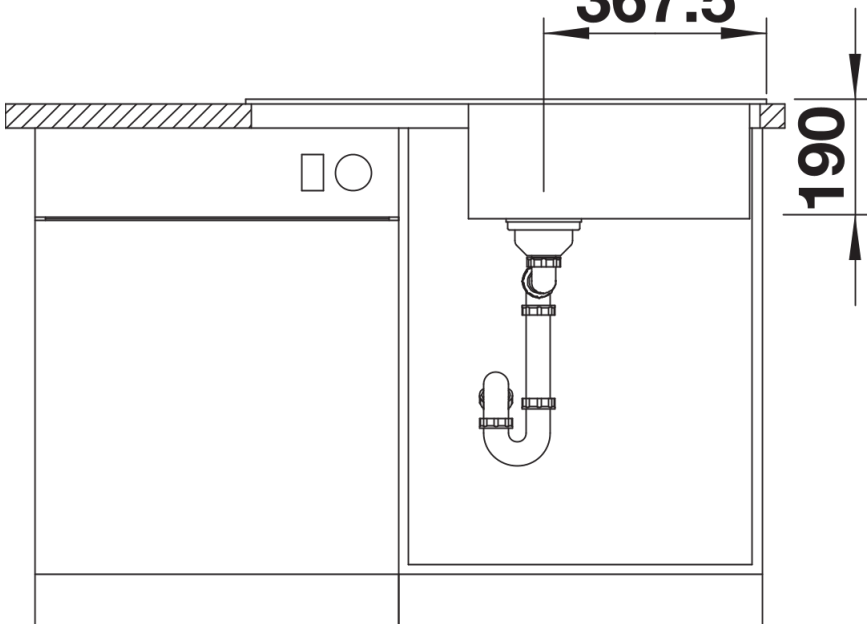

Product information sheet LEGRA XL 6 S

Item no. 526087

Benefits

- Classic lines combined with modern functionality
- Spacious main bowl
- XL bowl provides generous room to do the washing up
- Can be installed reversibly

Colours

Available colours:

black
anthracite
volcano grey
white
soft white
coffee

SILGRANIT black

Scope of supply

- waste kit with space-saving pipe
- 3 ½" basket strainer

Details

Top view

840

Cut-out

367.5

Front view

Side view