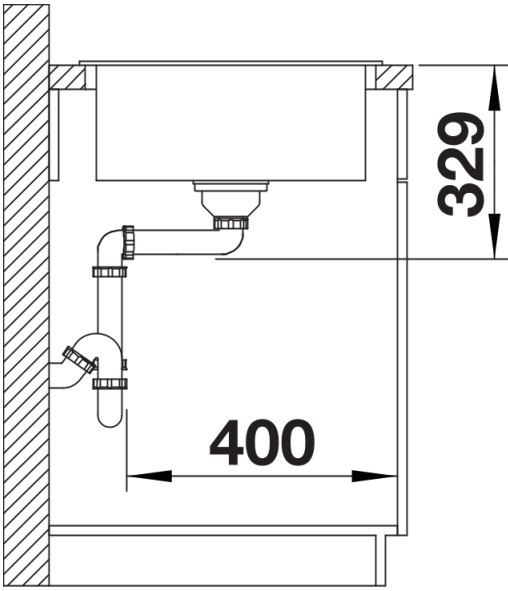

Colours

Available colours:

black
anthracite
volcano grey
white
soft white
coffee

SILGRANIT black

Scope of supply

- waste kit with space-saving pipe
- 3 ½" basket strainer

Details

Top view

840

Cut-out

367.5

Front view

Side view