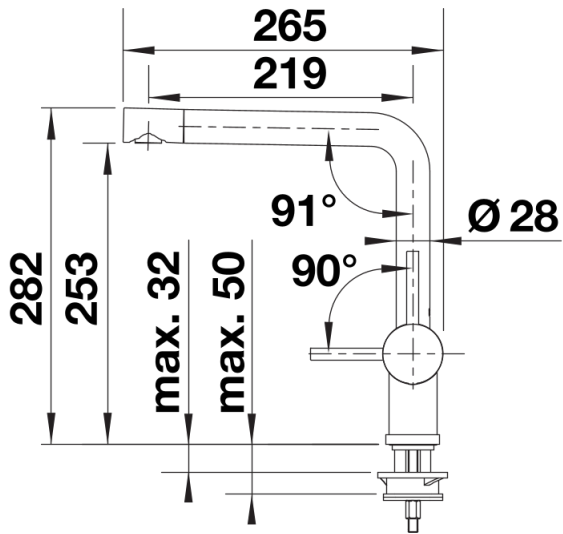

## Scope of supply

---

- 360° swivel spout for greater reach
- Ø 35 mm tap hole required
- With ceramic disk cartridge
- Patented jet regulator for markedly reduced scaling
- Flexible connector pipes, 700 mm long and  $\frac{3}{8}$ " nut
- Stabilisation plate to increase the stability of the tap when fitted in stainless steel sinks

## Details

---

Swivel range

Side view hand gear 2D

Side view