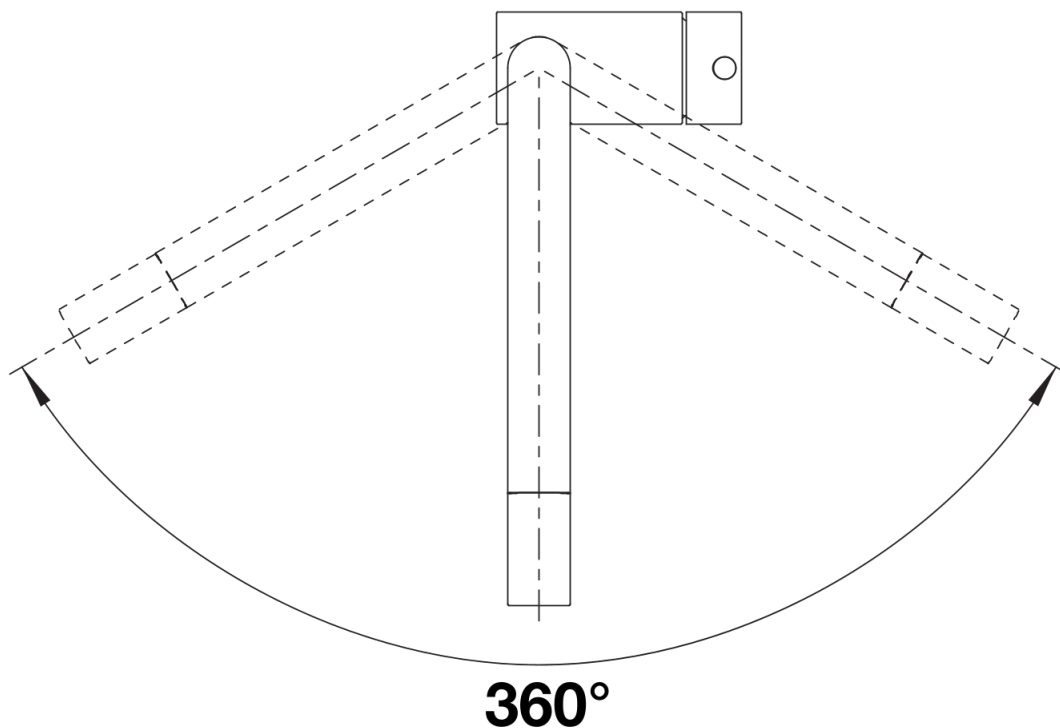

## Scope of supply

---

- 360° swivel spout for greater reach
- Ø 35 mm tap hole required
- With ceramic disk cartridge
- Patented jet regulator for markedly reduced scaling
- Flexible connector pipes, 700 mm long and  $\frac{3}{8}$ " nut
- Stabilisation plate to increase the stability of the tap when fitted in stainless steel sinks

## Details

---

Swivel range

Side view hand gear 2D

Side view