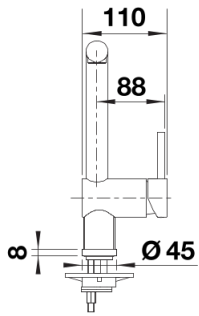

## Scope of supply

---

- 360° swivel spout for greater reach
- Ø 35 mm tap hole required
- With ceramic disk cartridge
- Patented jet regulator for markedly reduced scaling
- Flexible connector pipes, 700 mm long and  $\frac{3}{8}$ " nut
- Stabilisation plate to increase the stability of the tap when fitted in stainless steel sinks

## Details

---

Swivel range

Side view hand gear 2D

Side view