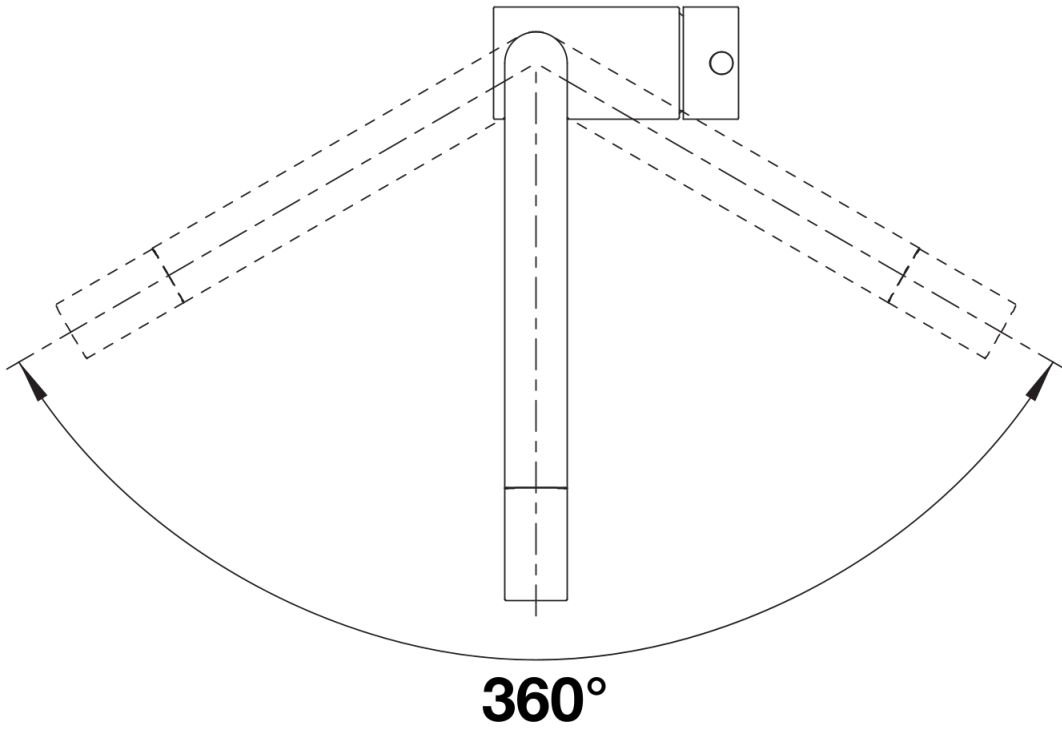

### Benefits

---

- Suitable for installation beneath window
- Minimalist design
- Simple to operate: lift straight up and lay on one side
- Spout can be swivelled through 360° for greater cover
- High spout for easy filling of pans and vases
- Lever can be positioned on the left, the right or in the centre
- Minimum clearance between sink and window sash 2.5 cm

## Planning information

---

- \*Minimum clearance between sink and window sash 2.5 cm.

## Scope of supply

---

- 360° swivel spout for greater reach
- Ø 35 mm tap hole required
- With ceramic disk cartridge
- Flexible connector pipes, 950 mm long and  $\frac{3}{8}$ " nut
- Stabilisation plate to increase the stability of the tap when fitted in stainless steel sinks

## Details

---

Swivel range

Side view hand gear 2D

Side view