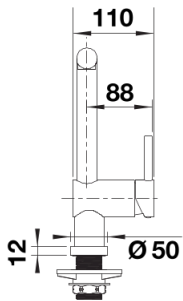

## Planning information

---

- \*Minimum clearance between sink and window sash 2.5 cm.

## Scope of supply

---

- 360° swivel spout for greater reach
- Ø 35 mm tap hole required
- With ceramic disk cartridge
- Flexible connector pipes, 950 mm long and  $\frac{3}{8}$ " nut
- Stabilisation plate to increase the stability of the tap when fitted in stainless steel sinks

## Details

---

Swivel range

Side view hand gear 2D

Side view