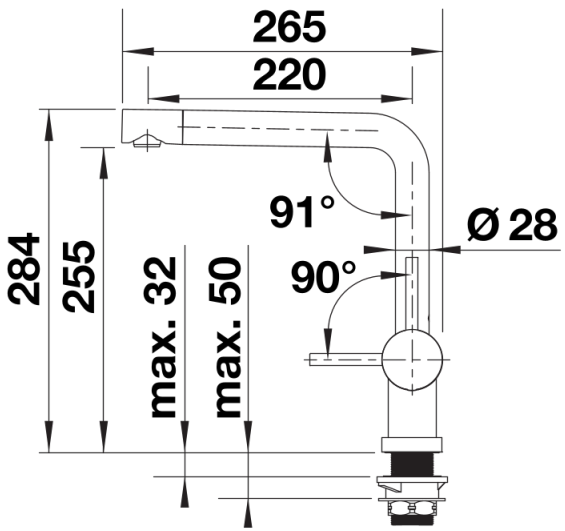

### Benefits

---

- Suitable for installation beneath window
- Minimalist design
- Simple to operate: lift straight up and lay on one side
- Spout can be swivelled through 360° for greater cover
- High spout for easy filling of pans and vases
- Lever can be positioned on the left, the right or in the centre
- Minimum clearance between sink and window sash 2.5 cm

## Planning information

---

- \*Minimum clearance between sink and window sash 2.5 cm.

## Scope of supply

---

- 360° swivel spout for greater reach
- Ø 35 mm tap hole required
- With ceramic disk cartridge
- Flexible connector pipes, 950 mm long and  $\frac{3}{8}$ " nut
- Stabilisation plate to increase the stability of the tap when fitted in stainless steel sinks

## Details

---

Swivel range

Side view hand gear 2D

Side view