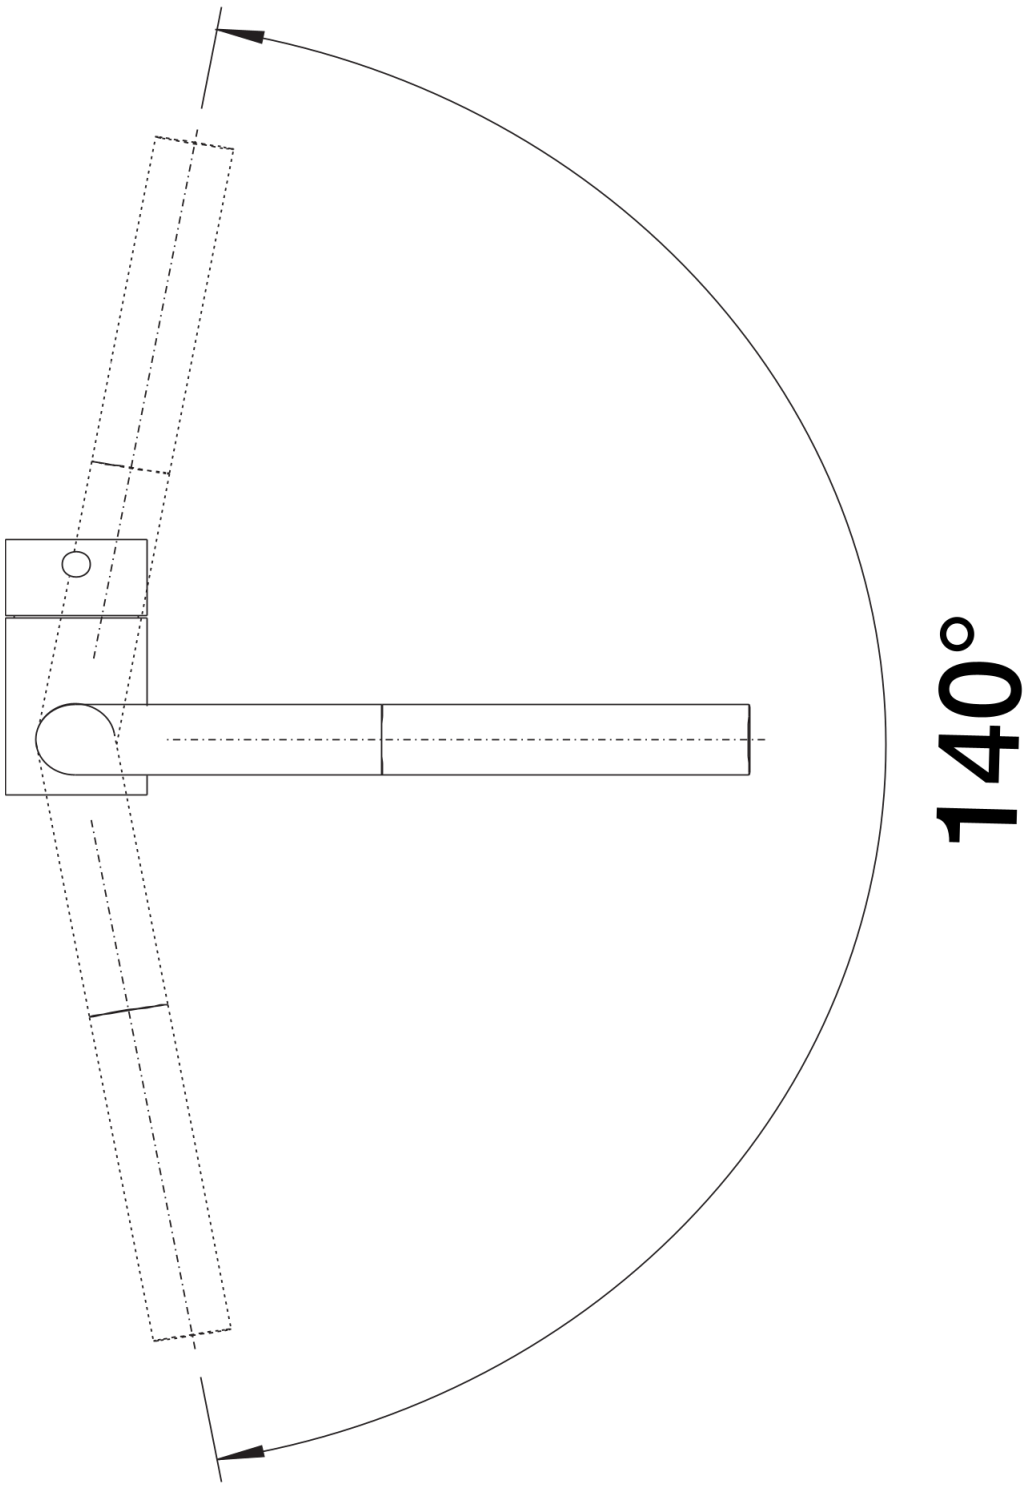

### Benefits

---

- Suitable for installation beneath window
- Minimalist design
- Simple to operate: lift straight up and lay on one side
- High spout for easy filling of pans and vases
- Extendable spray head
- Minimum clearance between sink and window sash 4.5 cm

## Planning information

---

- \*Minimum clearance between sink and window sash 4.5 cm.

## Scope of supply

---

- Single-lever mixer tap
- 140° swivel spout for greater reach
- Ø 35 mm tap hole required
- With ceramic disk cartridge
- Metal-sheathed spray hose
- Flexible connector pipes, 750 mm long and  $\frac{3}{8}$ " nut for particularly easy and safe installation
- Patented jet regulator for markedly reduced scaling
- With non-return valve and thus guaranteed against reflux in accordance with EN 1717
- Stabilisation plate to increase the stability of the tap when fitted in stainless steel sinks

## Details

---

Swivel range

Side view hand gear 2D

Side view