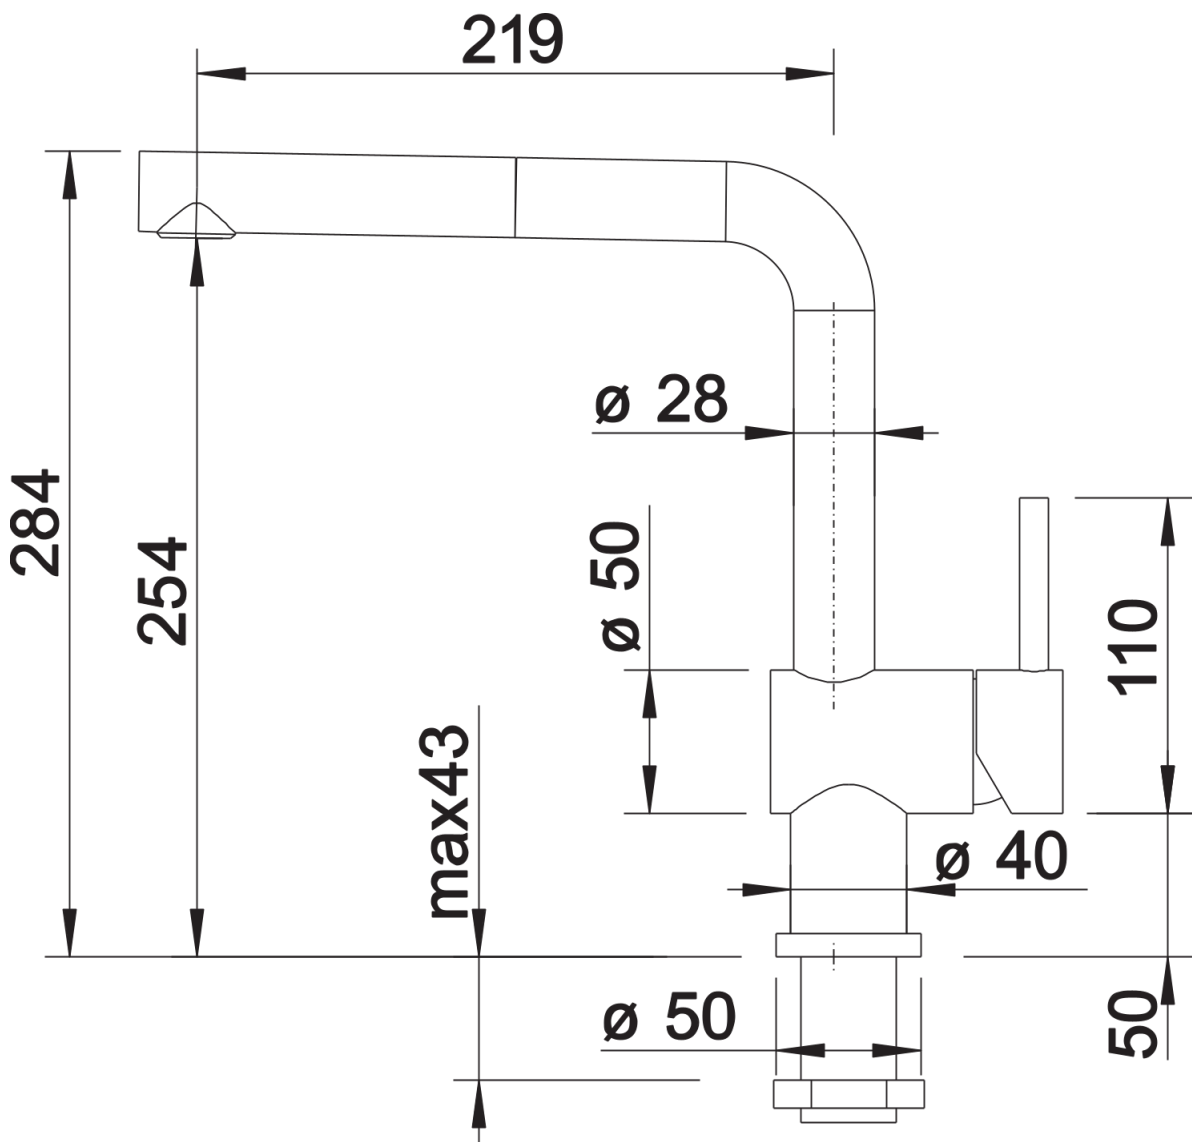

### Benefits

---

- Suitable for installation beneath window
- Minimalist design
- Simple to operate: lift straight up and lay on one side
- High spout for easy filling of pans and vases
- Extendable spray head
- Minimum clearance between sink and window sash 4.5 cm

## Planning information

---

- \*Minimum clearance between sink and window sash 4.5 cm.

## Scope of supply

---

- Single-lever mixer tap
- 140° swivel spout for greater reach
- Ø 35 mm tap hole required
- With ceramic disk cartridge
- Metal-sheathed spray hose
- Flexible connector pipes, 750 mm long and  $\frac{3}{8}$ " nut for particularly easy and safe installation
- Patented jet regulator for markedly reduced scaling
- With non-return valve and thus guaranteed against reflux in accordance with EN 1717
- Stabilisation plate to increase the stability of the tap when fitted in stainless steel sinks

## Details

---

Swivel range

Side view hand gear 2D

Side view