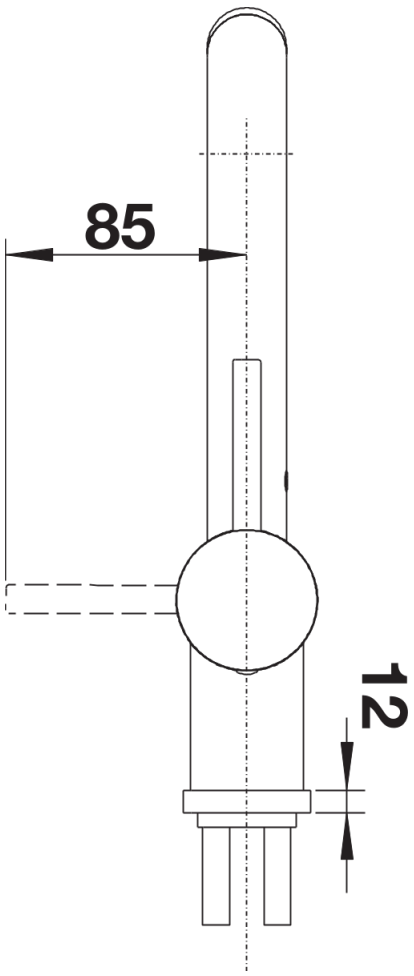

### Benefits

---

- Suitable for installation beneath window
- Minimalist design
- Simple to operate: lift straight up and lay on one side
- High spout for easy filling of pans and vases
- Extendable spray head
- Minimum clearance between sink and window sash 4.5 cm

## Planning information

---

- \*Minimum clearance between sink and window sash 4.5 cm.

## Scope of supply

---

- Single-lever mixer tap
- 140° swivel spout for greater reach
- Ø 35 mm tap hole required
- With ceramic disk cartridge
- Metal-sheathed spray hose
- Flexible connector pipes, 750 mm long and  $\frac{3}{8}$ " nut for particularly easy and safe installation
- Patented jet regulator for markedly reduced scaling
- With non-return valve and thus guaranteed against reflux in accordance with EN 1717
- Stabilisation plate to increase the stability of the tap when fitted in stainless steel sinks

## Details

---

Swivel range

Side view hand gear 2D

Side view