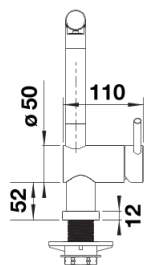

Product information sheet LINUS-S-F

Item no. 514276

Benefits

- Suitable for installation beneath window
- Minimalist design
- Simple to operate: lift straight up and lay on one side
- High spout for easy filling of pans and vases
- Extendable spray head
- Minimum clearance between sink and window sash
4.5 cm

Colours

Available colours:
chrome

galvanic chrome

Planning information

- *Minimum clearance between sink and window sash 4.5 cm.

Scope of supply

- 140° swivel spout for greater reach
- Ø 35 mm tap hole required
- With ceramic disk cartridge
- Spray made of metal
- Metal-sheathed spray hose
- BLANCO hose weight for extended reach
- Flexible connector pipes, 950 mm long and $\frac{3}{8}$ " nut
- Stabilisation plate to increase the stability of the tap when fitted in stainless steel sinks
- With non-return valve and thus guaranteed against reflux in accordance with EN 1717

Details

Swivel range

Side view hand gear 2D

Side view