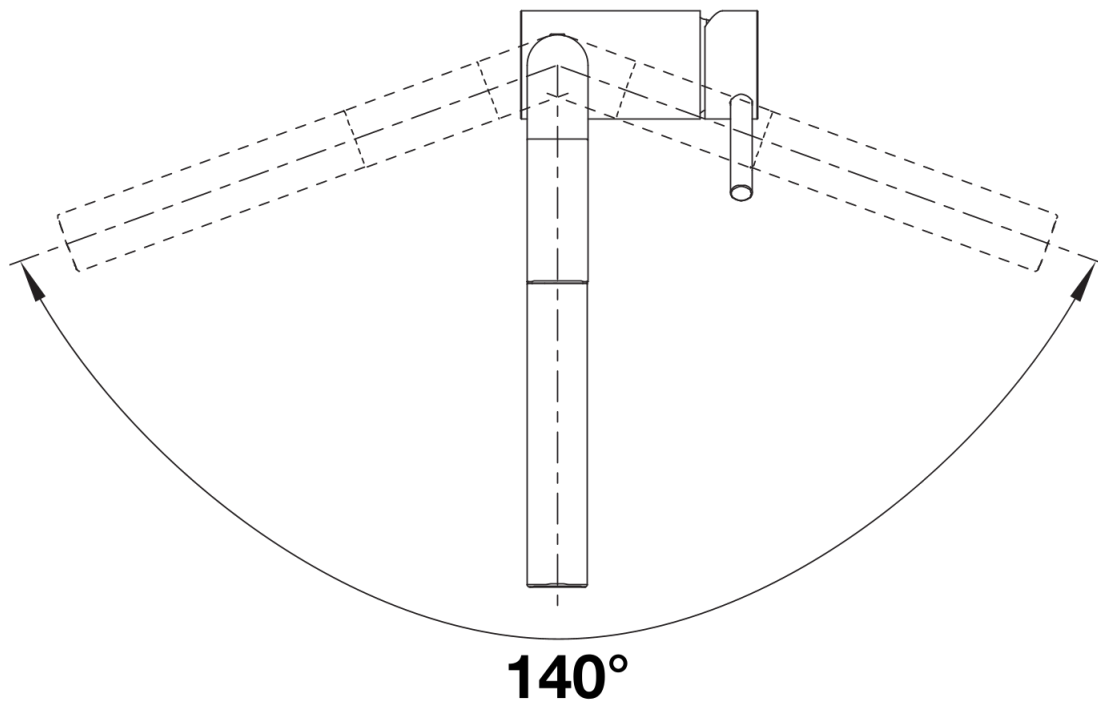

Product information sheet LINUS-S-F

Item no. 514276

Benefits

- Suitable for installation beneath window
- Minimalist design
- Simple to operate: lift straight up and lay on one side
- High spout for easy filling of pans and vases
- Extendable spray head
- Minimum clearance between sink and window sash
4.5 cm

Colours

Available colours:
chrome

galvanic chrome

Planning information

- *Minimum clearance between sink and window sash 4.5 cm.

Scope of supply

- 140° swivel spout for greater reach
- Ø 35 mm tap hole required
- With ceramic disk cartridge
- Spray made of metal
- Metal-sheathed spray hose
- BLANCO hose weight for extended reach
- Flexible connector pipes, 950 mm long and $\frac{3}{8}$ " nut
- Stabilisation plate to increase the stability of the tap when fitted in stainless steel sinks
- With non-return valve and thus guaranteed against reflux in accordance with EN 1717

Details

Swivel range

Side view hand gear 2D

Side view