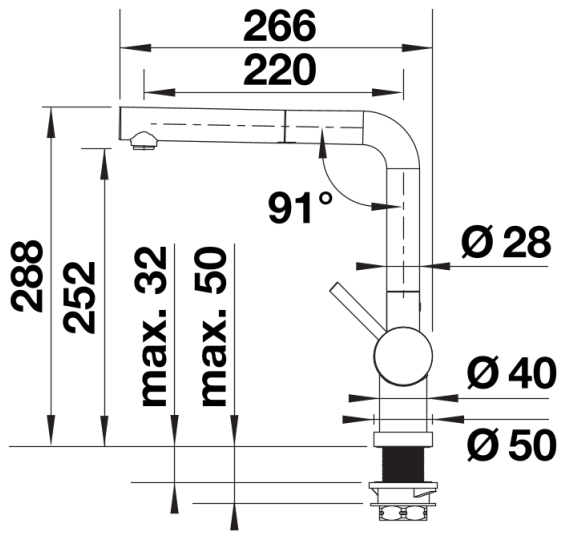

Product information sheet LINUS-S-F

Item no. 514276

Benefits

- Suitable for installation beneath window
- Minimalist design
- Simple to operate: lift straight up and lay on one side
- High spout for easy filling of pans and vases
- Extendable spray head
- Minimum clearance between sink and window sash
4.5 cm

Colours

Available colours:
chrome

galvanic chrome

Planning information

- *Minimum clearance between sink and window sash 4.5 cm.

Scope of supply

- 140° swivel spout for greater reach
- Ø 35 mm tap hole required
- With ceramic disk cartridge
- Spray made of metal
- Metal-sheathed spray hose
- BLANCO hose weight for extended reach
- Flexible connector pipes, 950 mm long and $\frac{3}{8}$ " nut
- Stabilisation plate to increase the stability of the tap when fitted in stainless steel sinks
- With non-return valve and thus guaranteed against reflux in accordance with EN 1717

Details

Swivel range

Side view hand gear 2D

Side view