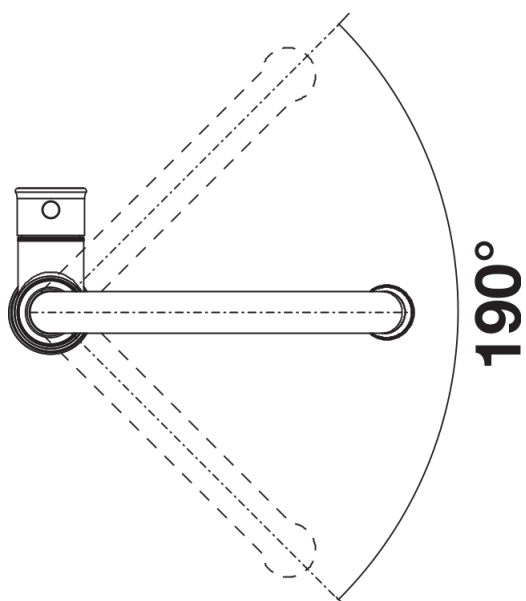

## Scope of supply

---

- 190° swivel spout for greater reach
- Ø 35 mm tap hole required
- With ceramic disk cartridge
- Patented jet regulator for markedly reduced scaling
- Spray made of metal
- Nylon-sheathed spray hose
- Hose weight for reliable retraction
- Flexible connector pipes, 500 mm long and  $\frac{3}{8}$ " nut
- Stabilisation plate to increase the stability of the tap when fitted in stainless steel sinks
- With non-return valve and thus guaranteed against reflux in accordance with EN 1717

## Details

---

Swivel range

Side view hand gear 2D

Side view