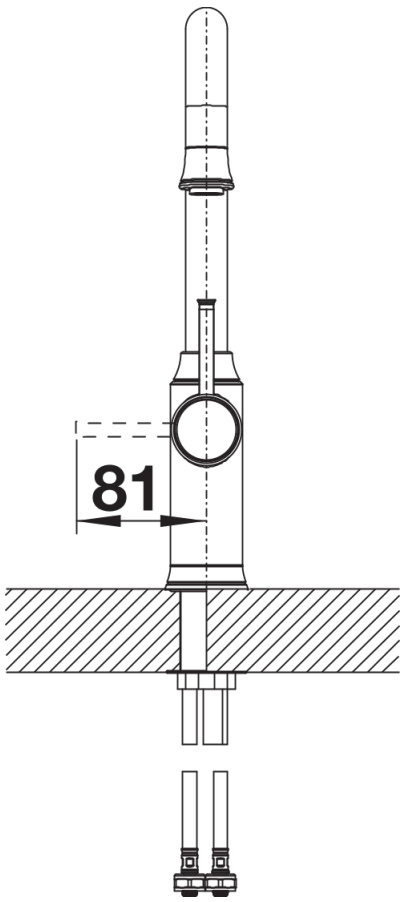

## Product information sheet LIVIA-S

Item no. 521288

## Scope of supply

---

- 190° swivel spout for greater reach
- Ø 35 mm tap hole required
- With ceramic disk cartridge
- Patented jet regulator for markedly reduced scaling
- Spray made of metal
- Nylon-sheathed spray hose
- Hose weight for reliable retraction
- Flexible connector pipes, 500 mm long and  $\frac{3}{8}$ " nut
- Stabilisation plate to increase the stability of the tap when fitted in stainless steel sinks
- With non-return valve and thus guaranteed against reflux in accordance with EN 1717

## Details

---

Swivel range

Side view hand gear 2D

Side view