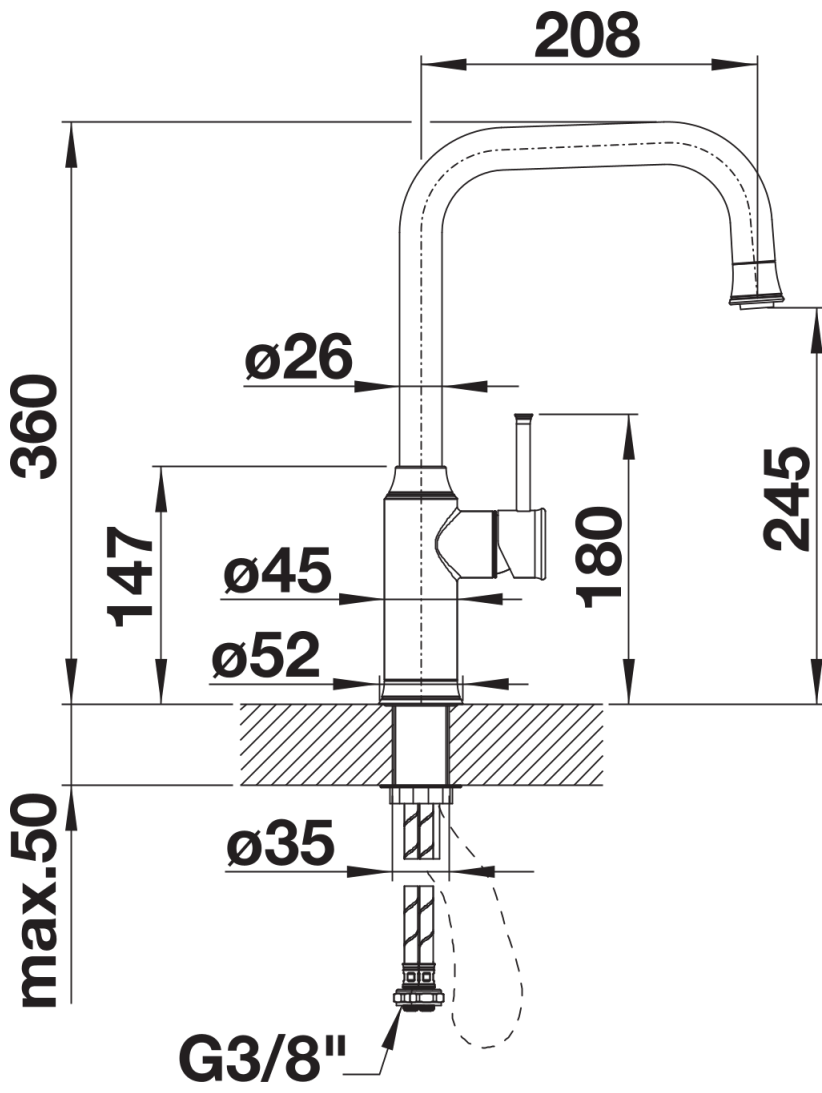

## Product information sheet LIVIA-S

Item no. 521288

## Scope of supply

---

- 190° swivel spout for greater reach
- Ø 35 mm tap hole required
- With ceramic disk cartridge
- Patented jet regulator for markedly reduced scaling
- Spray made of metal
- Nylon-sheathed spray hose
- Hose weight for reliable retraction
- Flexible connector pipes, 500 mm long and  $\frac{3}{8}$ " nut
- Stabilisation plate to increase the stability of the tap when fitted in stainless steel sinks
- With non-return valve and thus guaranteed against reflux in accordance with EN 1717

## Details

---

Swivel range

Side view hand gear 2D

Side view