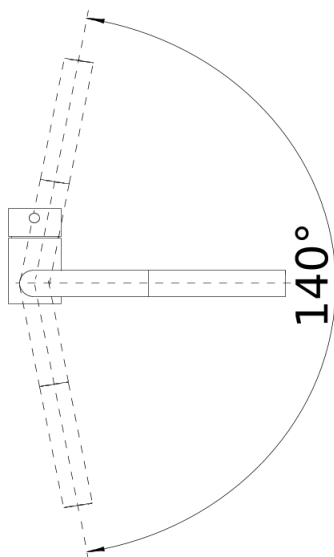

Colours

Available colours:

- black
- anthracite
- rock grey
- alu metallic
- pearl grey
- white
- jasmine
- tartufo
- coffee

SILGRANIT-Look black

Scope of supply

- Singlelever mixer tap
- 140° swivel spout for greater reach
- Ø 35 mm tap hole required
- With ceramic disk cartridge
- Metalsheathed spray hose
- Flexible connector pipes 450 mm long and 3/8" nut for particularly easy installation
- Patented jet regulator for markedly reduced scaling
- Stabilisation plate to increase the stability of the tap when fitted in stainless steel sinks
- With nonreturn valve and thus guaranteed against reflux in accordance with EN 1717
- LGA approved
- DVGW approved

Details

Swivel range

Side view hand gear 2D

Side view