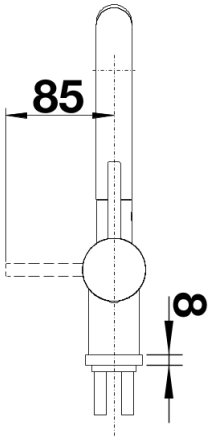

Colours

Available colours:

- black
- anthracite
- rock grey
- alu metallic
- pearl grey
- white
- jasmine
- tartufo
- coffee

SILGRANIT-Look black

Scope of supply

- Singlelever mixer tap
- 140° swivel spout for greater reach
- Ø 35 mm tap hole required
- With ceramic disk cartridge
- Metalsheathed spray hose
- Flexible connector pipes 450 mm long and 3/8" nut for particularly easy installation
- Patented jet regulator for markedly reduced scaling
- Stabilisation plate to increase the stability of the tap when fitted in stainless steel sinks
- With nonreturn valve and thus guaranteed against reflux in accordance with EN 1717
- LGA approved
- DVGW approved

Details

Swivel range

Side view hand gear 2D

Side view