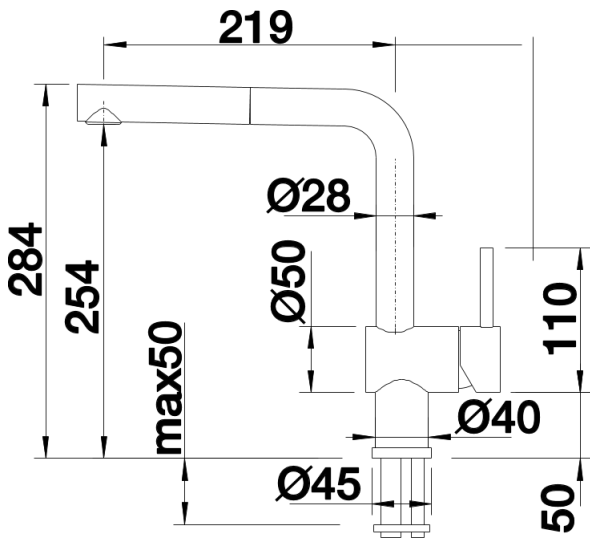

Colours

Available colours:

- black
- anthracite
- rock grey
- alu metallic
- pearl grey
- white
- jasmine
- tartufo
- coffee

SILGRANIT-Look black

Scope of supply

- Singlelever mixer tap
- 140° swivel spout for greater reach
- Ø 35 mm tap hole required
- With ceramic disk cartridge
- Metalsheathed spray hose
- Flexible connector pipes 450 mm long and 3/8" nut for particularly easy installation
- Patented jet regulator for markedly reduced scaling
- Stabilisation plate to increase the stability of the tap when fitted in stainless steel sinks
- With nonreturn valve and thus guaranteed against reflux in accordance with EN 1717
- LGA approved
- DVGW approved

Details

Swivel range

Side view hand gear 2D

Side view