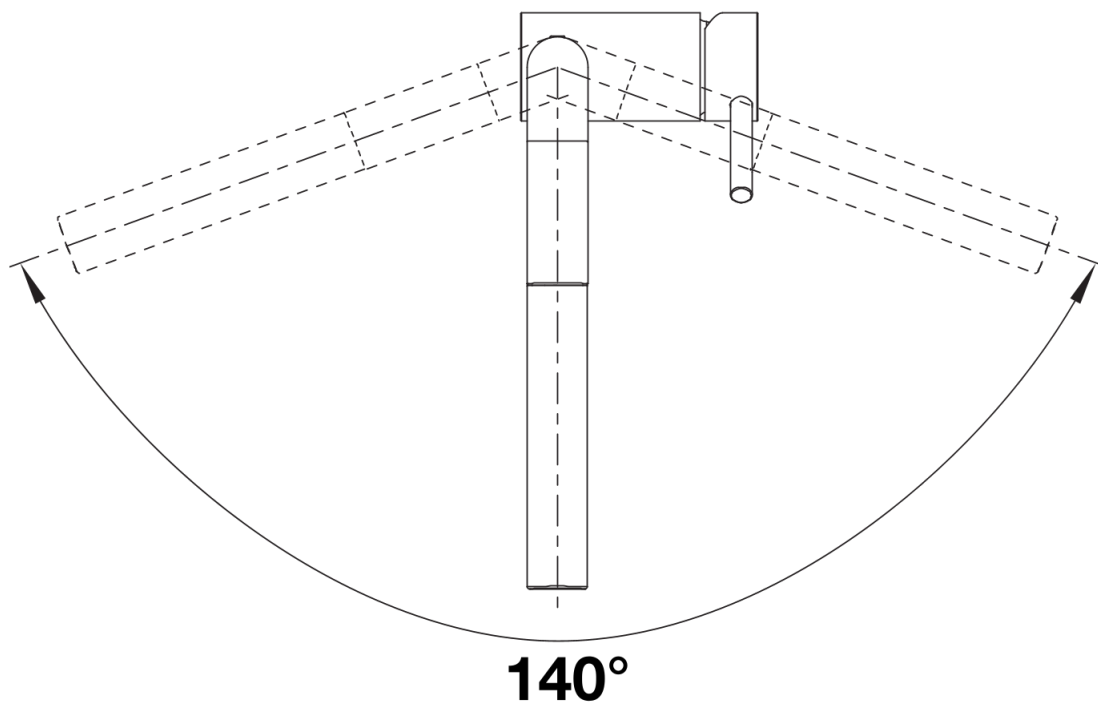

## Scope of supply

---

- Single-lever mixer tap
- 140° swivel spout for greater reach
- Ø 35 mm tap hole required
- With ceramic disk cartridge
- Metal-sheathed spray hose
- Flexible connector pipes, 450 mm long and  $\frac{3}{8}$ " nut for particularly easy installation
- Patented jet regulator for markedly reduced scaling
- Stabilisation plate to increase the stability of the tap when fitted in stainless steel sinks
- With non-return valve and thus guaranteed against reflux in accordance with EN 1717
- LGA approved
- DVGW approved

## Details

---

Swivel range

Side view hand gear 2D

Side view