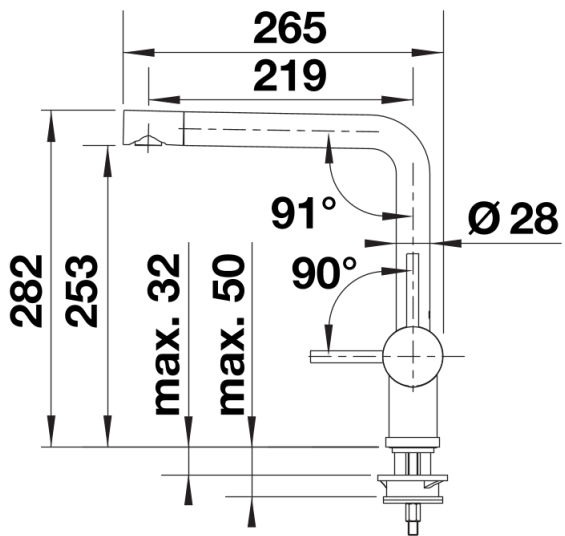

## Scope of supply

---

- Single-lever mixer tap
- 360° swivel spout for greater reach
- Ø 35 mm tap hole required
- With ceramic disk cartridge
- Flexible connector pipes, 450 mm long and  $\frac{3}{8}$ " nut for particularly easy and safe installation
- Patented jet regulator for markedly reduced scaling
- Stabilisation plate to increase the stability of the tap when fitted in stainless steel sinks

## Swivel range

Side view hand gear 2D

Side view