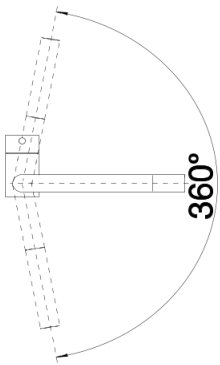

## Scope of supply

---

- Single-lever mixer tap
- 360° swivel spout for greater reach
- Ø 35 mm tap hole required
- With ceramic disk cartridge
- Flexible connector pipes, 450 mm long and  $\frac{3}{8}$ " nut for particularly easy and safe installation
- Patented jet regulator for markedly reduced scaling
- Stabilisation plate to increase the stability of the tap when fitted in stainless steel sinks

## Swivel range

Side view hand gear 2D

Side view