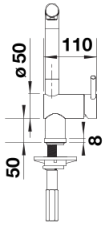

## Scope of supply

---

- Single-lever mixer tap
- 360° swivel spout for greater reach
- Ø 35 mm tap hole required
- With ceramic disk cartridge
- Flexible connector pipes, 450 mm long and  $\frac{3}{8}$ " nut for particularly easy and safe installation
- Patented jet regulator for markedly reduced scaling
- Stabilisation plate to increase the stability of the tap when fitted in stainless steel sinks

## Swivel range

Side view hand gear 2D

Side view