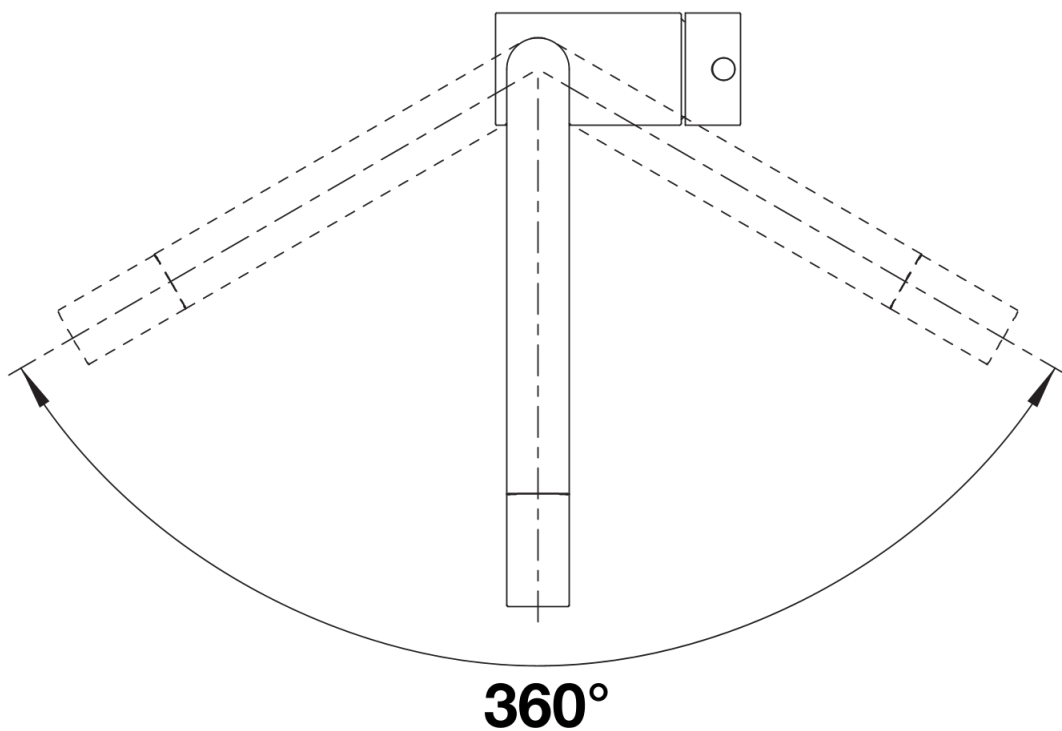

Product information sheet LINUS

Item no. 514020

Benefits

- Minimalist design
- High spout for easy filling of pans and vases
- Spout can be swivelled through 360° for greater cover

Colours

Available colours:
chrome

galvanic chrome

Scope of supply

- 360° swivel spout for greater reach
- Ø 35 mm tap hole required
- With ceramic disk cartridge
- Flexible connector pipes, 700 mm long and 3/8" nut
- Stabilisation plate to increase the stability of the tap when fitted in stainless steel sinks

Details

Swivel range

Side view hand gear 2D

Side view