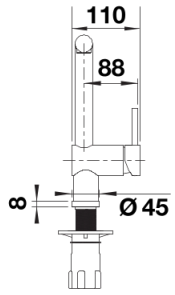

galvanic chrome

Scope of supply

- 360° swivel spout for greater reach
- Ø 35 mm tap hole required
- With ceramic disk cartridge
- Flexible connector pipes, 700 mm long and 3/8" nut
- Stabilisation plate to increase the stability of the tap when fitted in stainless steel sinks

Details

Swivel range

Side view hand gear 2D

Side view