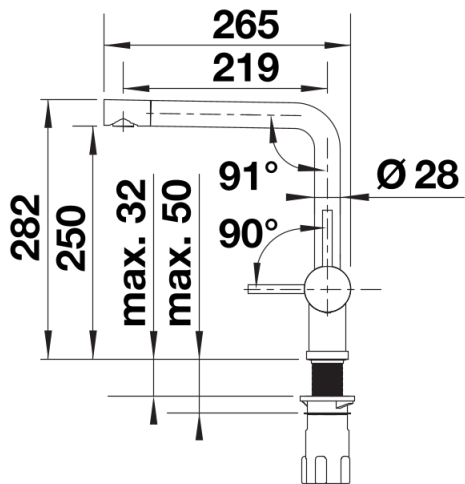

Product information sheet LINUS

Item no. 514020

Benefits

- Minimalist design
- High spout for easy filling of pans and vases
- Spout can be swivelled through 360° for greater cover

Colours

Available colours:
chrome

galvanic chrome

Scope of supply

- 360° swivel spout for greater reach
- Ø 35 mm tap hole required
- With ceramic disk cartridge
- Flexible connector pipes, 700 mm long and 3/8" nut
- Stabilisation plate to increase the stability of the tap when fitted in stainless steel sinks

Details

Swivel range

Side view hand gear 2D

Side view