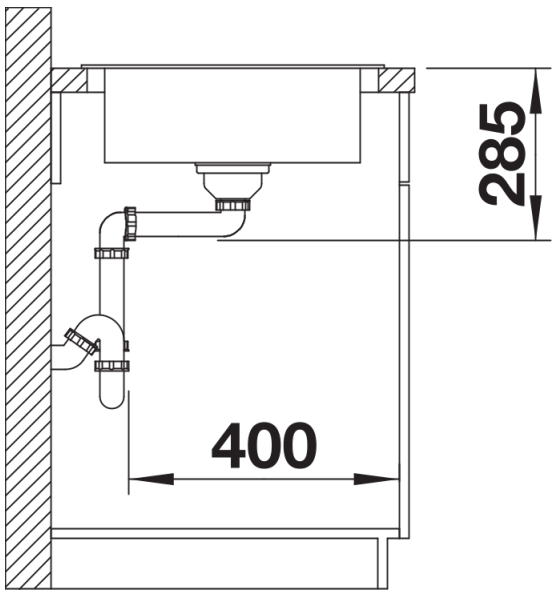

Product information sheet LIVIT XL 6 S

Item no. 518519

Benefits

- Large bowl size
- Spacious drainer
- Can be installed reversibly
- With 3 ½" stainless steel basket strainer
- With drain remote control

Scope of supply

- waste kit with space-saving pipe
- 3 ½" basket strainer with drain remote control (rotary switch)
- seal

Details

Top view

Cut-out

Front view

Side view