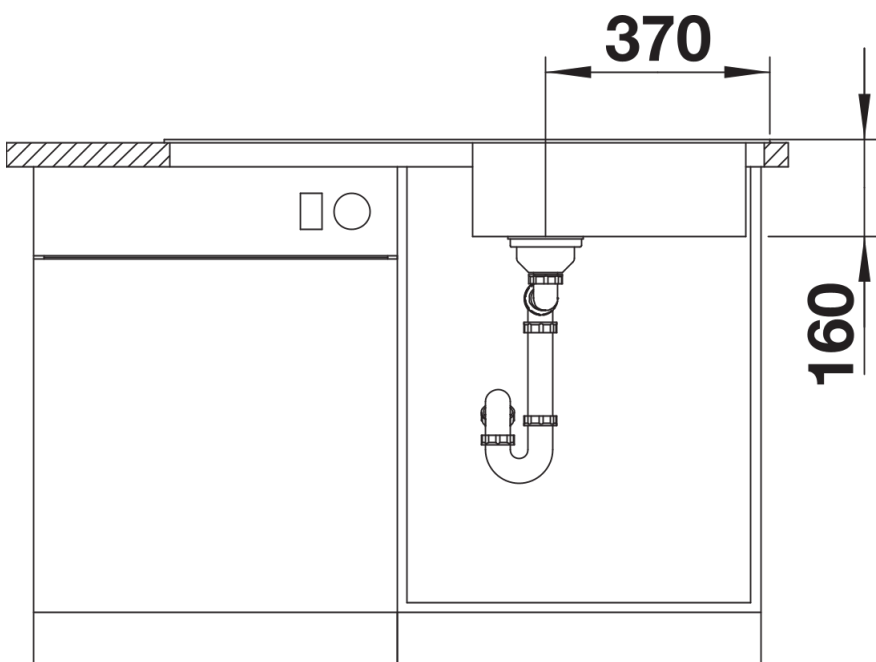

Product information sheet LIVIT XL 6 S

Item no. 518519

Benefits

- Large bowl size
- Spacious drainer
- Can be installed reversibly
- With 3 ½" stainless steel basket strainer
- With drain remote control

Scope of supply

- waste kit with space-saving pipe
- 3 ½" basket strainer with drain remote control (rotary switch)
- seal

Details

Top view

Cut-out

Front view

Side view