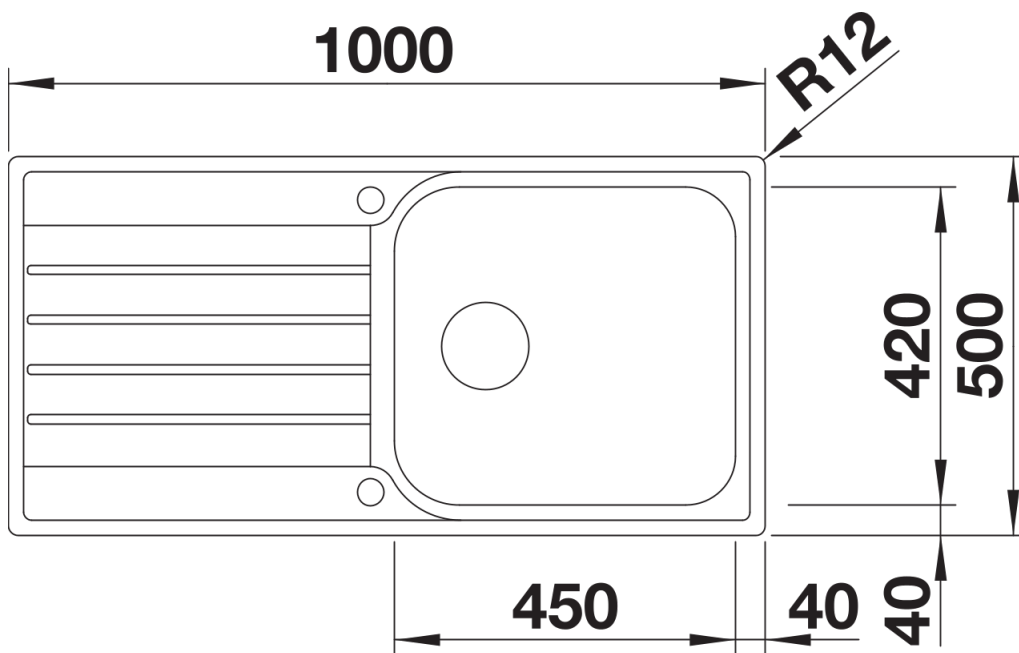

Product information sheet LIVIT XL 6 S

Item no. 518519

Benefits

- Large bowl size
- Spacious drainer
- Can be installed reversibly
- With 3 ½" stainless steel basket strainer
- With drain remote control

Scope of supply

- waste kit with space-saving pipe
- 3 ½" basket strainer with drain remote control (rotary switch)
- seal

Details

Top view

Cut-out

Front view

Side view