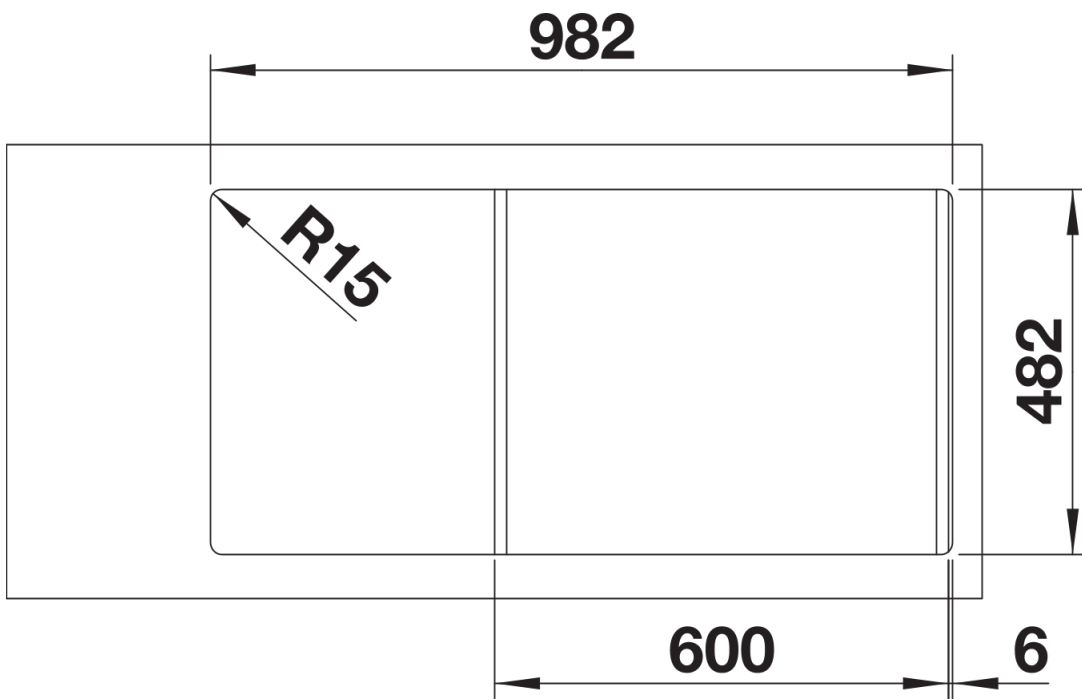

Product information sheet LIVIT XL 6 S

Item no. 518519

Benefits

- Large bowl size
- Spacious drainer
- Can be installed reversibly
- With 3 ½" stainless steel basket strainer
- With drain remote control

Scope of supply

- waste kit with space-saving pipe
- 3 ½" basket strainer with drain remote control (rotary switch)
- seal

Details

Top view

Cut-out

Front view

Side view