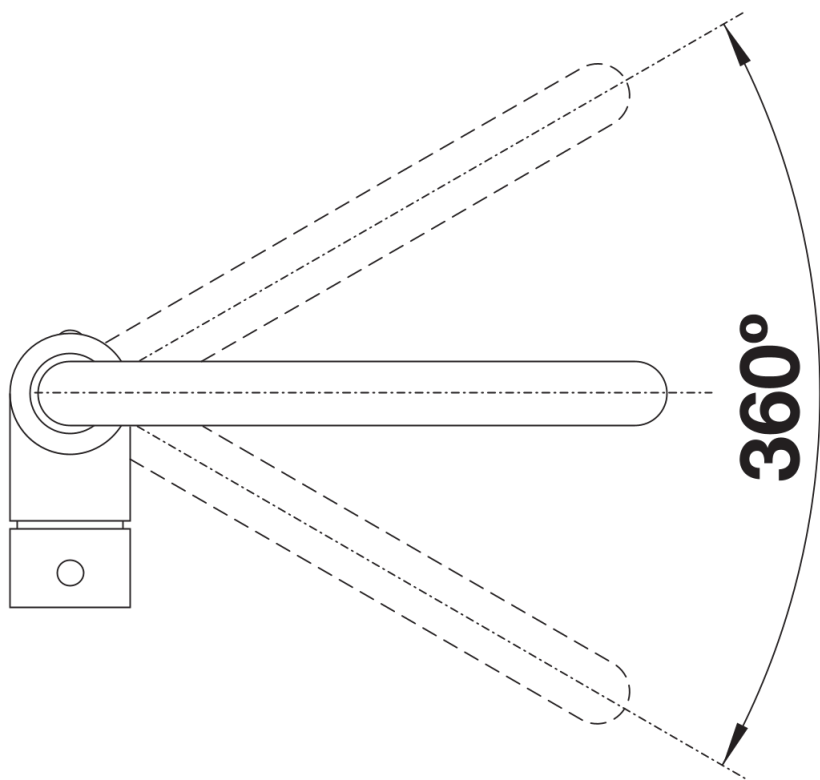

### Benefits

---

- Slender body with a J-shaped spout
- For the easy filling of tall pots and vases
- Enlarged working radius thanks to the 360° swivel spout

## Scope of supply

---

- 360° swivel spout for greater reach
- Ø 35 mm tap hole required
- With ceramic disk cartridge
- Patented jet regulator for markedly reduced scaling
- Flexible connector pipes, 500 mm long and  $\frac{3}{8}$ " nut
- Stabilisation plate to increase the stability of the tap when fitted in stainless steel sinks

## Details

---

Swivel range

Side view hand gear 2D

Side view