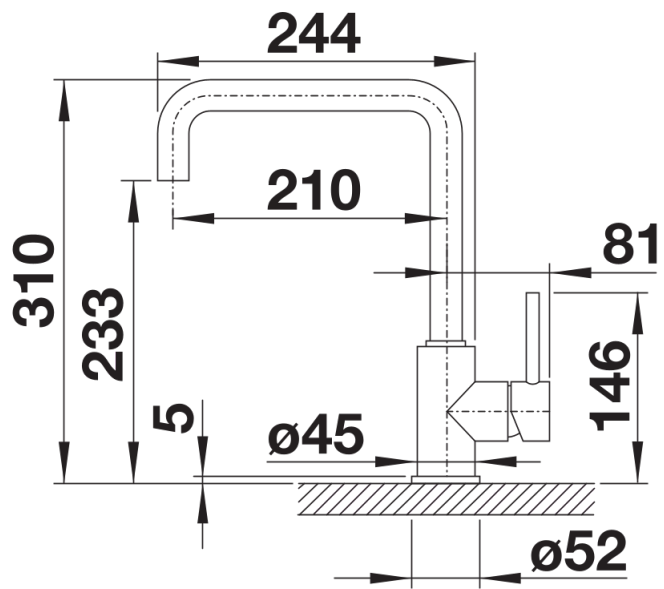

## Scope of supply

---

- 360° swivel spout for greater reach
- Ø 35 mm tap hole required
- With ceramic disk cartridge
- Patented jet regulator for markedly reduced scaling
- Flexible connector pipes, 500 mm long and  $\frac{3}{8}$ " nut
- Stabilisation plate to increase the stability of the tap when fitted in stainless steel sinks

## Details

---

Swivel range

Side view hand gear 2D

Side view