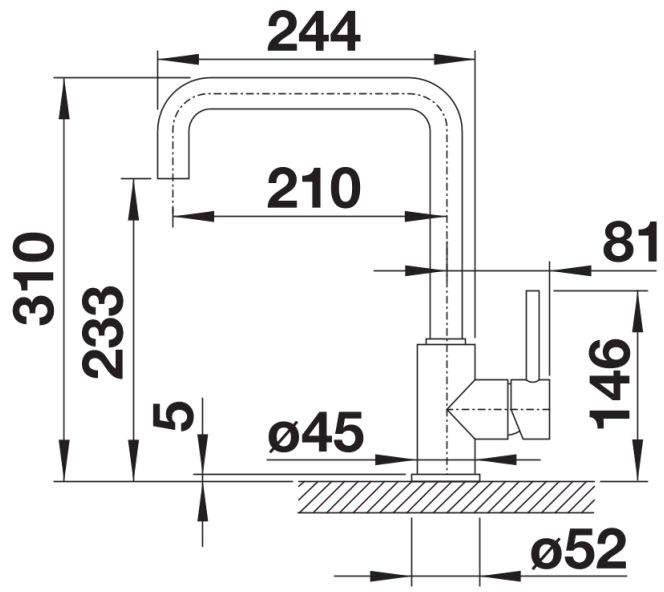

Product information sheet MILI

Item no. 526159

Benefits

- Slender body with a J-shaped spout
- For the easy filling of tall pots and vases
- Enlarged working radius thanks to the 360° swivel spout
- Design and colour of tap and SILGRANIT sink are a perfect match

Colours

Available colours:

- black
- anthracite
- volcano grey
- white
- soft white
- coffee

SILGRANIT-Look black

Scope of supply

- 360° swivel spout for greater reach
- Ø 35 mm tap hole required
- With ceramic disk cartridge
- Patented jet regulator for markedly reduced scaling
- Flexible connector pipes, 500 mm long and 3/8" nut
- Stabilisation plate to increase the stability of the tap when fitted in stainless steel sinks

Details

Swivel range

Side view hand gear 2D

Side view