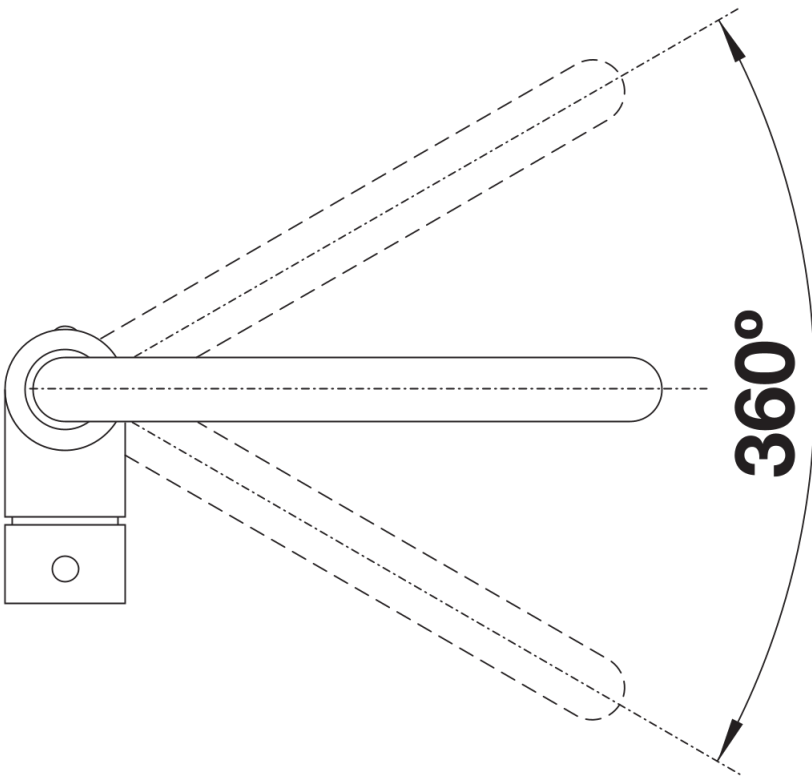

Product information sheet MILI

Item no. 526159

Benefits

- Slender body with a J-shaped spout
- For the easy filling of tall pots and vases
- Enlarged working radius thanks to the 360° swivel spout
- Design and colour of tap and SILGRANIT sink are a perfect match

Colours

Available colours:

- black
- anthracite
- volcano grey
- white
- soft white
- coffee

SILGRANIT-Look black

Scope of supply

- 360° swivel spout for greater reach
- Ø 35 mm tap hole required
- With ceramic disk cartridge
- Patented jet regulator for markedly reduced scaling
- Flexible connector pipes, 500 mm long and 3/8" nut
- Stabilisation plate to increase the stability of the tap when fitted in stainless steel sinks

Details

Swivel range

Side view hand gear 2D

Side view