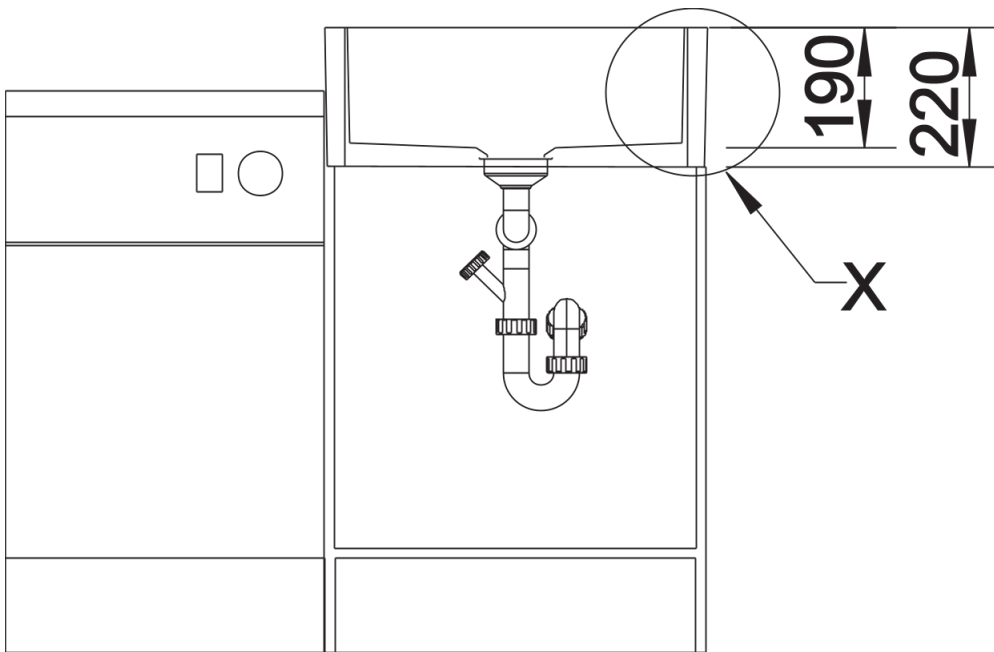

## Planning information

---

- 2 holes for a kitchen mixer tap and drain remote control are provided. A hole is provided for optional accessories (to be broken through on site). Rear side is not glazed.<br><br>See our online product catalogue for installation instructions.

## Scope of supply

---

- waste kit with space-saving pipe
- 3 ½" basket strainer
- 2 holes

## Details

---

Top view

Front view

Side view