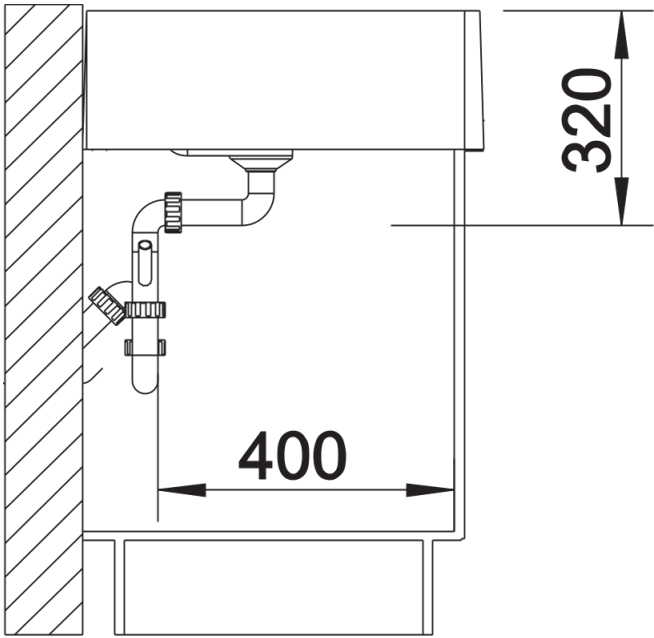

## Planning information

---

- 2 holes for a kitchen mixer tap and drain remote control are provided. A hole is provided for optional accessories (to be broken through on site). Rear side is not glazed.<br><br>See our online product catalogue for installation instructions.

## Scope of supply

---

- waste kit with space-saving pipe
- 3 ½" basket strainer
- 2 holes

## Details

---

Top view

Front view

Side view