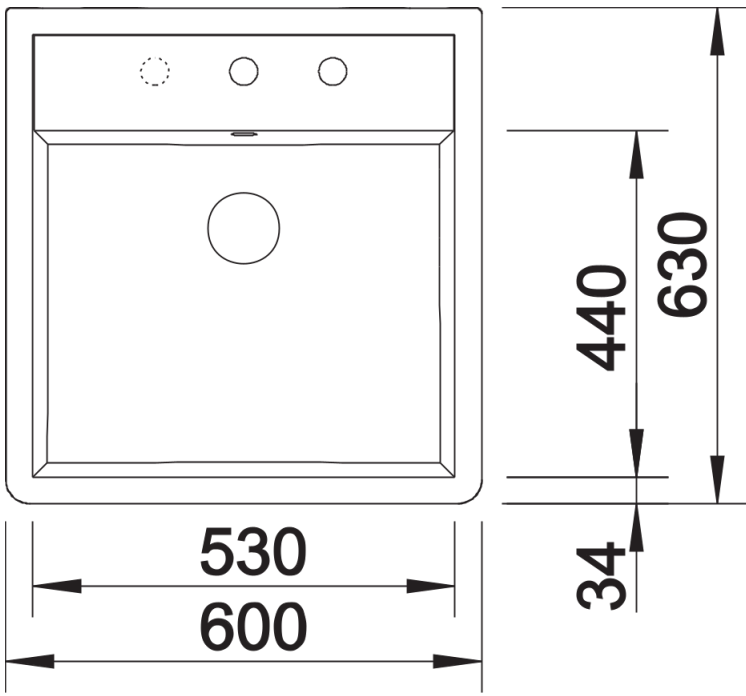

## Planning information

---

- 2 holes for a kitchen mixer tap and drain remote control are provided. A hole is provided for optional accessories (to be broken through on site). Rear side is not glazed.<br><br>See our online product catalogue for installation instructions.

## Scope of supply

---

- waste kit with space-saving pipe
- 3 ½" basket strainer
- 2 holes

## Details

---

Top view

Front view

Side view