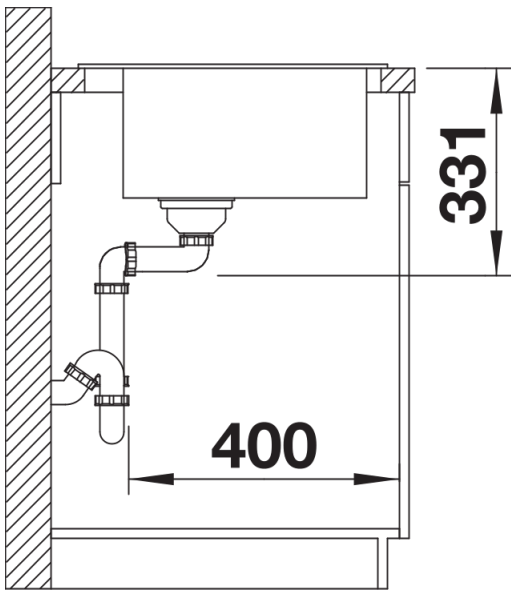

Product information sheet PLEON 5

Item no. 521504

Benefits

- Timelessly elegant, straight-lined design
- Single bowl with maximum volume thanks to particularly deep bowl
- Continuous, generous tap ledge and low-profile rim
- Easy to clean, flowing transition from the sink's rim to the tap ledge
- High-quality features with the covered C-overflow and InFino drain system – elegantly integrated and easy-care

Colours

Available colours:

black
anthracite
rock grey
volcano grey
white
soft white
tartufo
coffee

SILGRANIT anthracite

Planning information

- The optional ash compound chopping board can only be placed on the edge of the bowl if the diameter of the kitchen mixer tap is less than 48 mm.

Scope of supply

- waste kit with space-saving pipe
- 3 ½" InFino basket strainer

Details

Top view

Cut-out

Front view

Side view