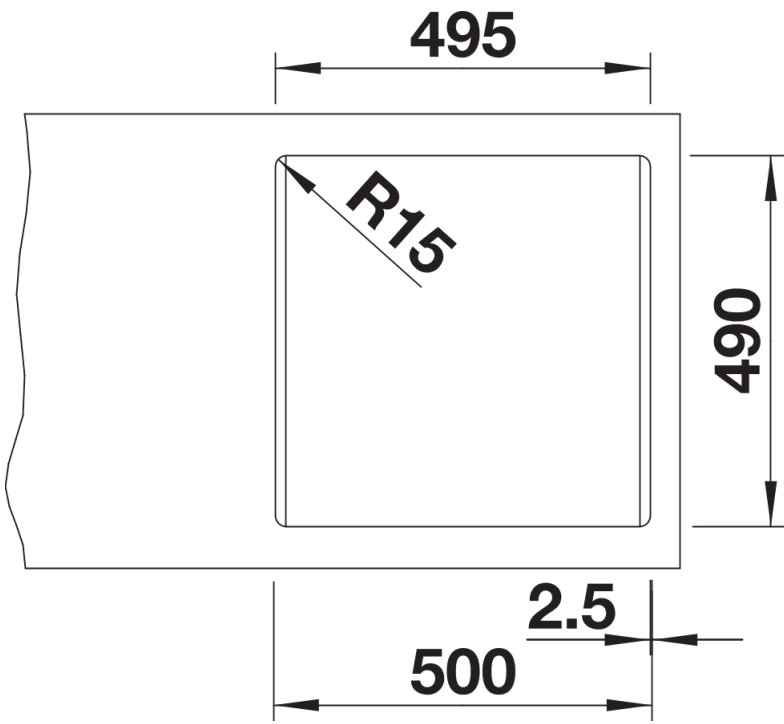

Product information sheet PLEON 5

Item no. 521504

Benefits

- Timelessly elegant, straight-lined design
- Single bowl with maximum volume thanks to particularly deep bowl
- Continuous, generous tap ledge and low-profile rim
- Easy to clean, flowing transition from the sink's rim to the tap ledge
- High-quality features with the covered C-overflow and InFino drain system – elegantly integrated and easy-care

Colours

Available colours:

black
anthracite
rock grey
volcano grey
white
soft white
tartufo
coffee

SILGRANIT anthracite

Planning information

- The optional ash compound chopping board can only be placed on the edge of the bowl if the diameter of the kitchen mixer tap is less than 48 mm.

Scope of supply

- waste kit with space-saving pipe
- 3 ½" InFino basket strainer

Details

Top view

Cut-out

Front view

Side view