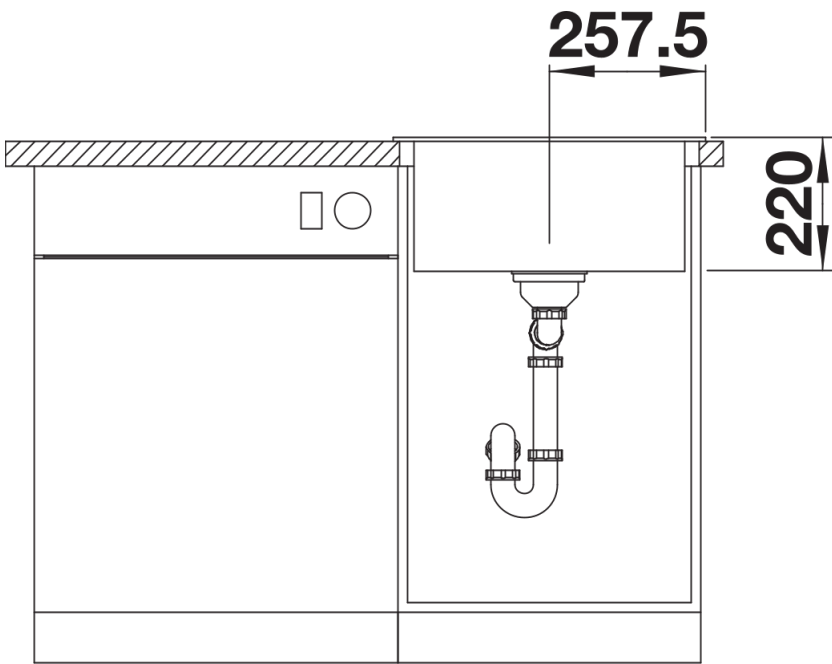

Product information sheet PLEON 5

Item no. 521504

Benefits

- Timelessly elegant, straight-lined design
- Single bowl with maximum volume thanks to particularly deep bowl
- Continuous, generous tap ledge and low-profile rim
- Easy to clean, flowing transition from the sink's rim to the tap ledge
- High-quality features with the covered C-overflow and InFino drain system – elegantly integrated and easy-care

Colours

Available colours:

black
anthracite
rock grey
volcano grey
white
soft white
tartufo
coffee

SILGRANIT anthracite

Planning information

- The optional ash compound chopping board can only be placed on the edge of the bowl if the diameter of the kitchen mixer tap is less than 48 mm.

Scope of supply

- waste kit with space-saving pipe
- 3 ½" InFino basket strainer

Details

Top view

Cut-out

Front view

Side view