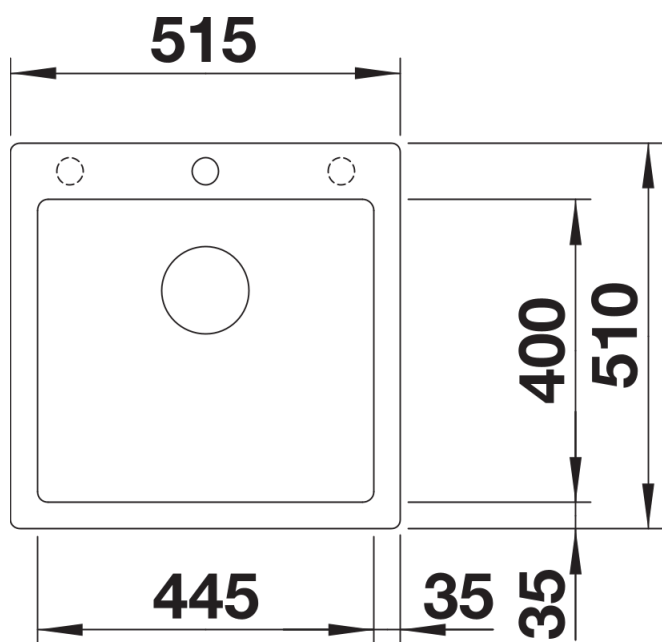

Product information sheet PLEON 5

Item no. 521504

Benefits

- Timelessly elegant, straight-lined design
- Single bowl with maximum volume thanks to particularly deep bowl
- Continuous, generous tap ledge and low-profile rim
- Easy to clean, flowing transition from the sink's rim to the tap ledge
- High-quality features with the covered C-overflow and InFino drain system – elegantly integrated and easy-care

Colours

Available colours:

black
anthracite
rock grey
volcano grey
white
soft white
tartufo
coffee

SILGRANIT anthracite

Planning information

- The optional ash compound chopping board can only be placed on the edge of the bowl if the diameter of the kitchen mixer tap is less than 48 mm.

Scope of supply

- waste kit with space-saving pipe
- 3 ½" InFino basket strainer

Details

Top view

Cut-out

Front view

Side view