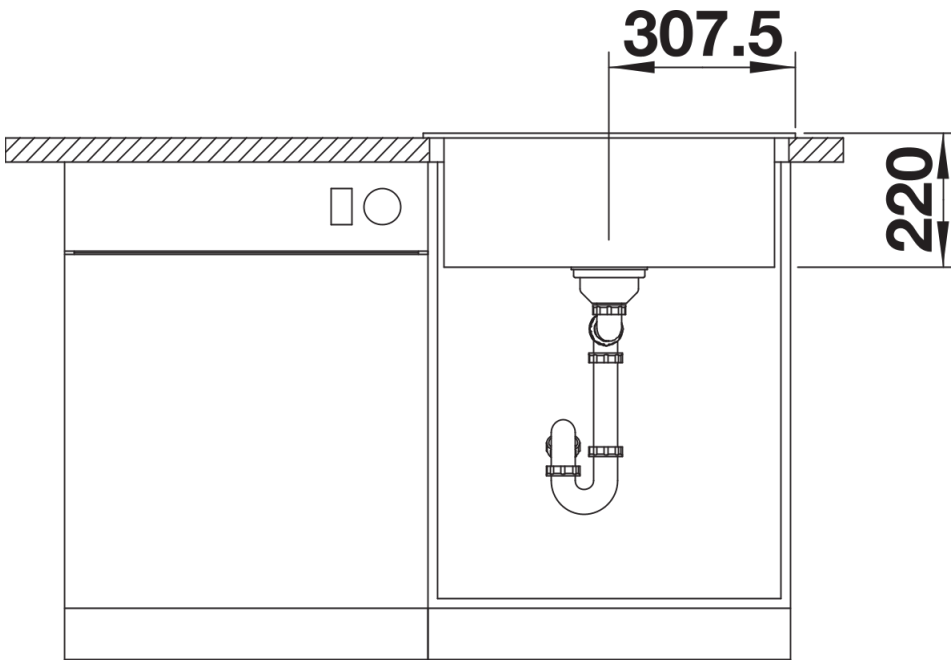

Product information sheet PLEON 6

Item no. 525953

Benefits

- Timelessly elegant, straight-lined design
- Single bowl with maximum volume thanks to particularly deep bowl
- Continuous, generous tap ledge and low-profile rim
- Easy to clean, flowing transition from the sink's rim to the tap ledge
- High-quality features with the covered C-overflow and InFino drain system – elegantly integrated and easy-care

Colours

Available colours:

- black
- anthracite
- rock grey
- volcano grey
- white
- soft white
- tartufo
- coffee

SILGRANIT black

Planning information

- The optional ash compound chopping board can only be placed on the edge of the bowl if the diameter of the kitchen mixer tap is less than 48 mm.

Scope of supply

- waste kit with space-saving pipe
- 3 ½" InFino basket strainer

Details

Top view

Cut-out

Front view

Side view