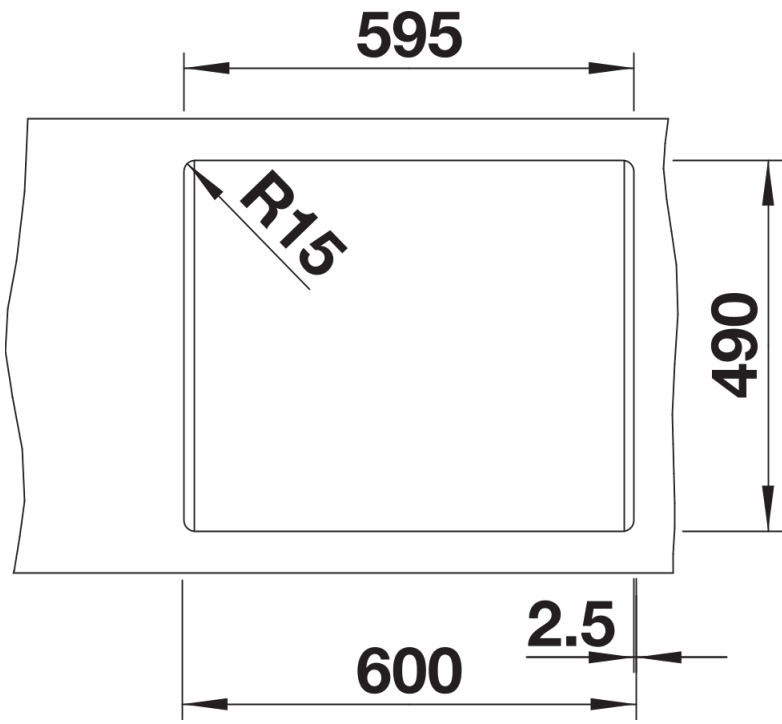

Product information sheet PLEON 6

Item no. 525953

Benefits

- Timelessly elegant, straight-lined design
- Single bowl with maximum volume thanks to particularly deep bowl
- Continuous, generous tap ledge and low-profile rim
- Easy to clean, flowing transition from the sink's rim to the tap ledge
- High-quality features with the covered C-overflow and InFino drain system – elegantly integrated and easy-care

Colours

Available colours:

- black
- anthracite
- rock grey
- volcano grey
- white
- soft white
- tartufo
- coffee

SILGRANIT black

Planning information

- The optional ash compound chopping board can only be placed on the edge of the bowl if the diameter of the kitchen mixer tap is less than 48 mm.

Scope of supply

- waste kit with space-saving pipe
- 3 ½" InFino basket strainer

Details

Top view

Cut-out

Front view

Side view