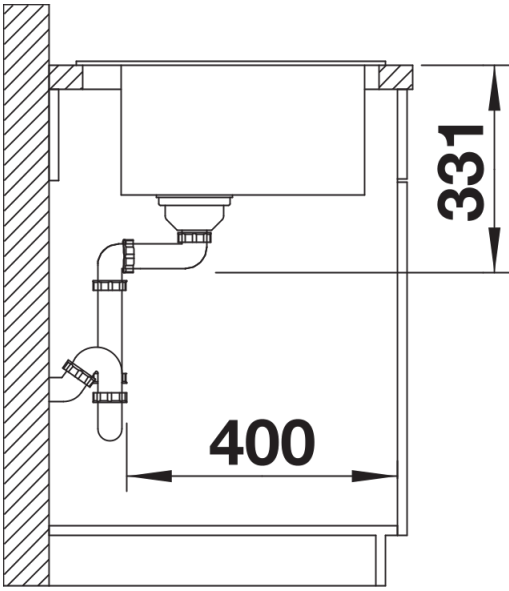

Product information sheet PLEON 6

Item no. 525953

Benefits

- Timelessly elegant, straight-lined design
- Single bowl with maximum volume thanks to particularly deep bowl
- Continuous, generous tap ledge and low-profile rim
- Easy to clean, flowing transition from the sink's rim to the tap ledge
- High-quality features with the covered C-overflow and InFino drain system – elegantly integrated and easy-care

Colours

Available colours:

- black
- anthracite
- rock grey
- volcano grey
- white
- soft white
- tartufo
- coffee

SILGRANIT black

Planning information

- The optional ash compound chopping board can only be placed on the edge of the bowl if the diameter of the kitchen mixer tap is less than 48 mm.

Scope of supply

- waste kit with space-saving pipe
- 3 ½" InFino basket strainer

Details

Top view

Cut-out

Front view

Side view