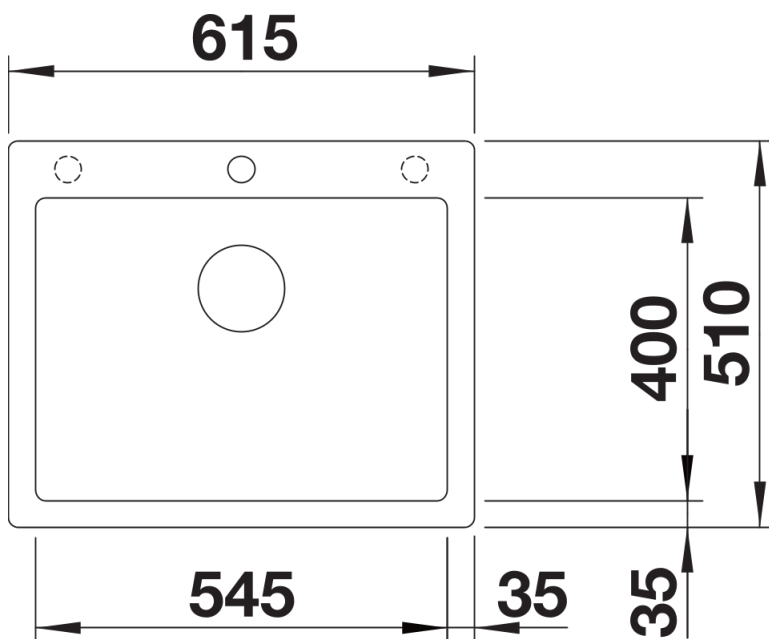

Colours

Available colours:

- black
- anthracite
- rock grey
- volcano grey
- white
- soft white
- tartufo
- coffee

SILGRANIT black

Planning information

- The optional ash compound chopping board can only be placed on the edge of the bowl if the diameter of the kitchen mixer tap is less than 48 mm.

Scope of supply

- waste kit with space-saving pipe
- 3 ½" InFino basket strainer

Details

Top view

Cut-out

Front view

Side view