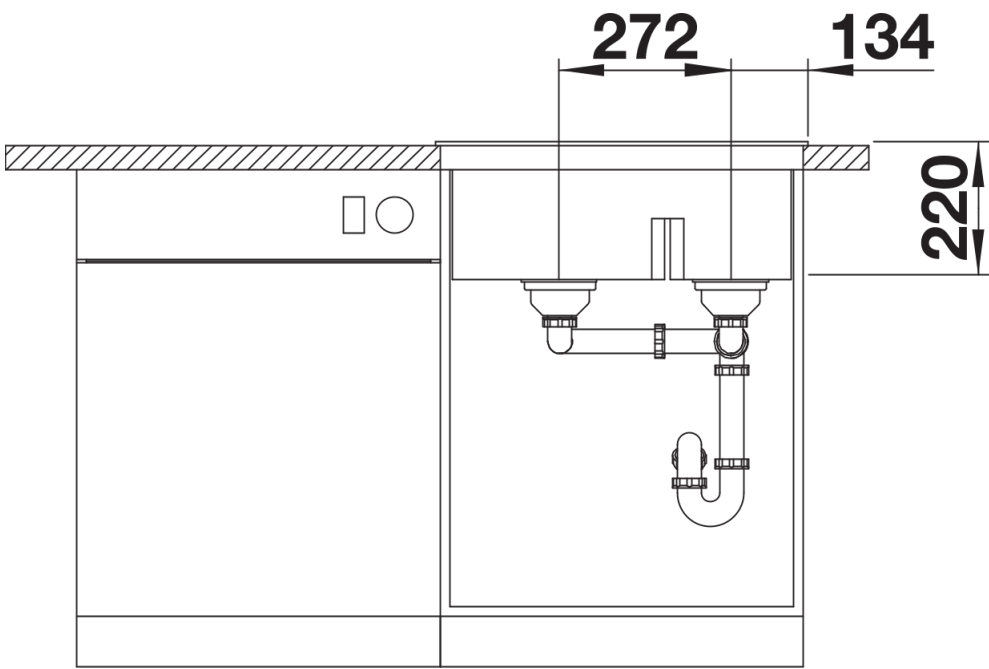

## Planning information

---

- The optional ash compound chopping board can only be placed on the edge of the bowl if the diameter of the kitchen mixer tap is less than 48 mm.<br>

## Scope of supply

---

- waste kit with space-saving pipe  
- 2 x 3 ½" InFino basket strainer

## Details

---

Top view

Cut-out

Front view

Side view