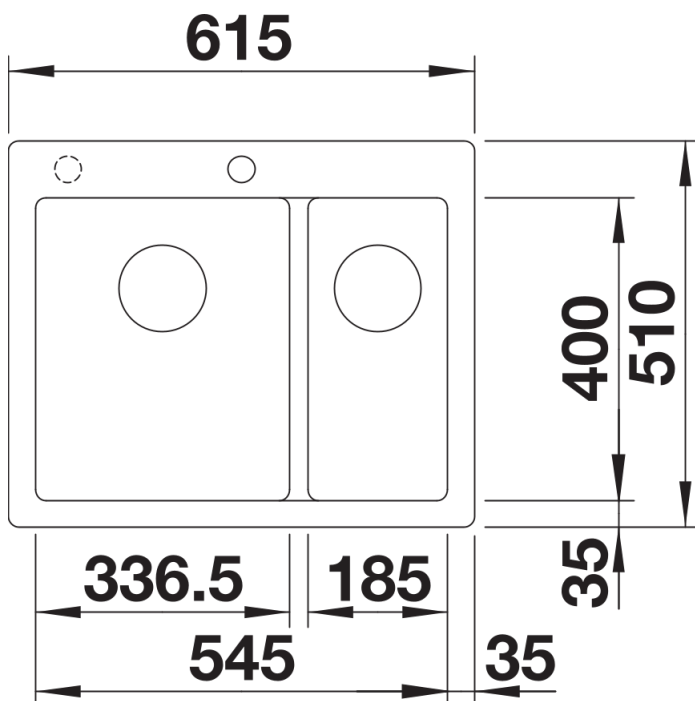

## Planning information

---

- The optional ash compound chopping board can only be placed on the edge of the bowl if the diameter of the kitchen mixer tap is less than 48 mm.<br>

## Scope of supply

---

- waste kit with space-saving pipe  
- 2 x 3 ½" InFino basket strainer

## Details

---

Top view

Cut-out

Front view

Side view