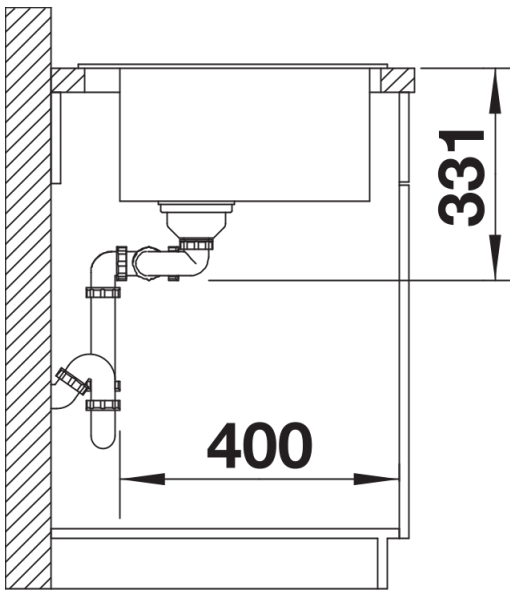

## Planning information

---

- The optional ash compound chopping board can only be placed on the edge of the bowl if the diameter of the kitchen mixer tap is less than 48 mm.<br>

## Scope of supply

---

- waste kit with space-saving pipe  
- 2 x 3 ½" InFino basket strainer

## Details

---

Top view

Cut-out

Front view

Side view