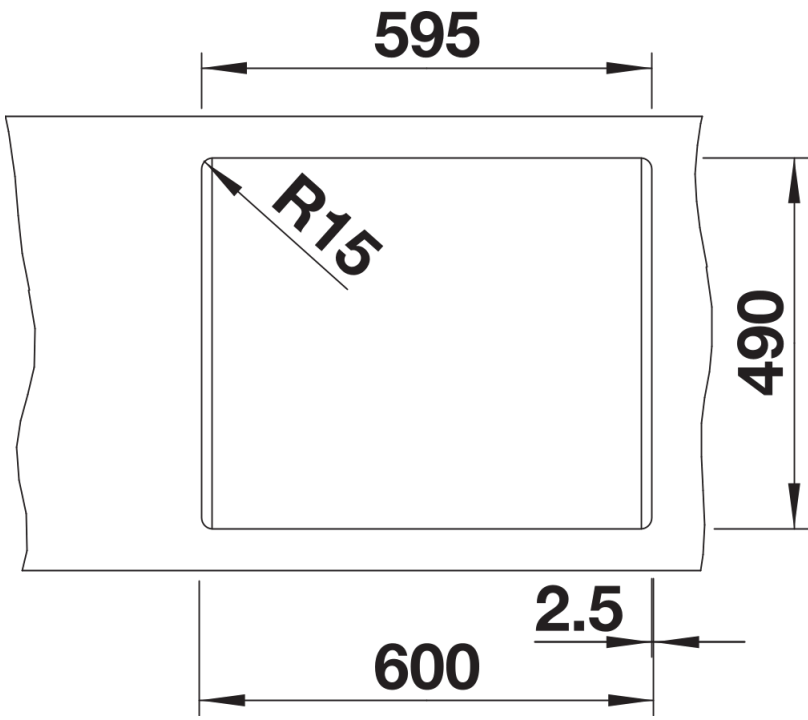

## Planning information

---

- The optional ash compound chopping board can only be placed on the edge of the bowl if the diameter of the kitchen mixer tap is less than 48 mm.<br>

## Scope of supply

---

- waste kit with space-saving pipe  
- 2 x 3 ½" InFino basket strainer

## Details

---

Top view

Cut-out

Front view

Side view