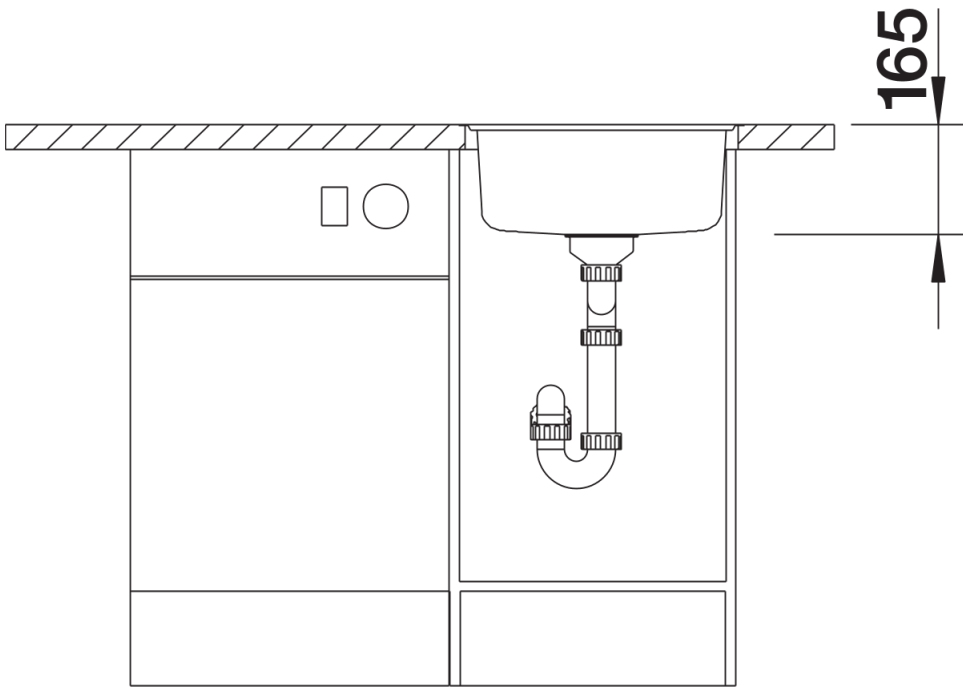

- Cut-out for IF - flat rim for lay-on installation into worktop from above
Flushmount installation

Scope of supply

- waste kit with space-saving pipe
- 3 ½" basket strainer

Details

Top view

Cut-out

Front view

Side view