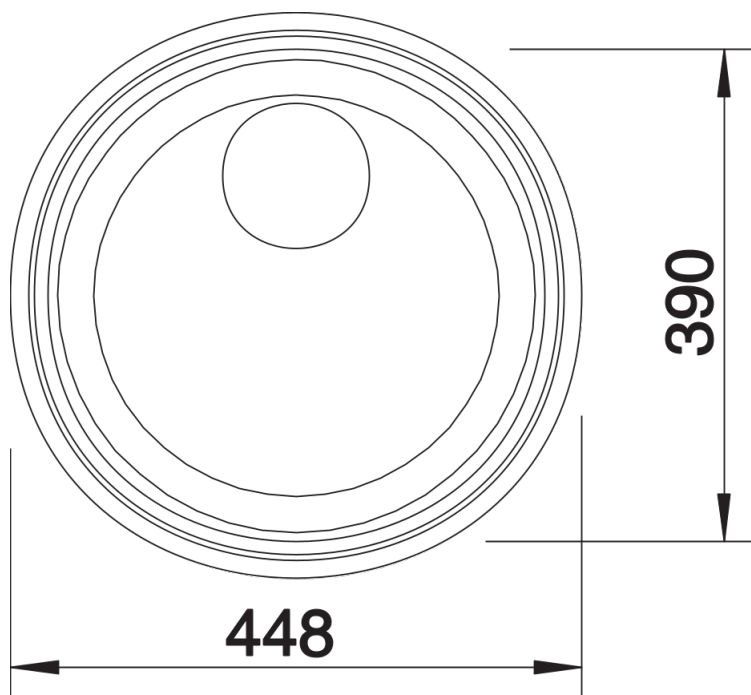

Product information sheet RONDOSOL-IF

Item no. 514647

Benefits

- Timeless sink design
- Optional accessories available
- Elegant IF flat-rim for flushmount and for installation from above

Planning information

- Cut-out for IF - flat rim for lay-on installation into worktop from above
Flushmount installation

Scope of supply

- waste kit with space-saving pipe
- 3 ½" basket strainer

Details

Top view

Cut-out

Front view

Side view