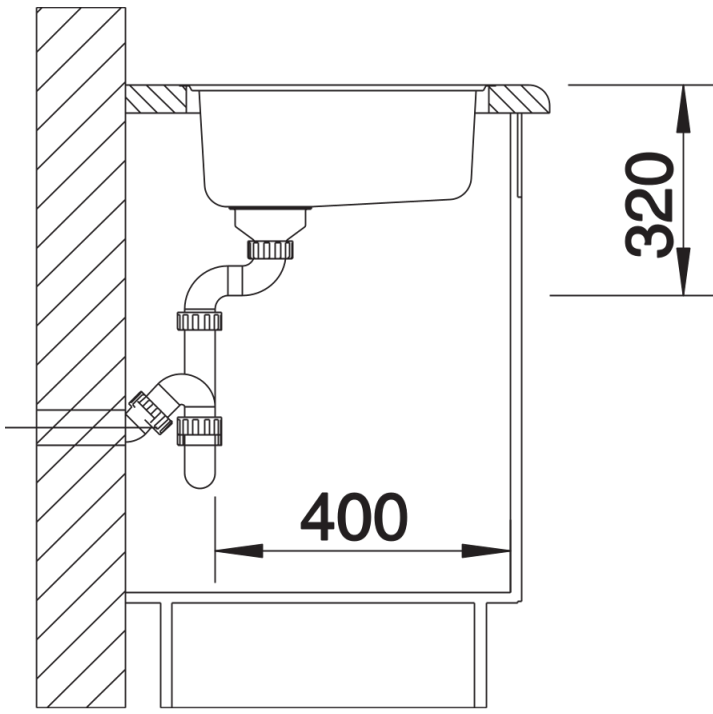

- Cut-out for IF - flat rim for lay-on installation into worktop from above
Flushmount installation

Scope of supply

- waste kit with space-saving pipe
- 3 ½" basket strainer

Details

Top view

Cut-out

Front view

Side view