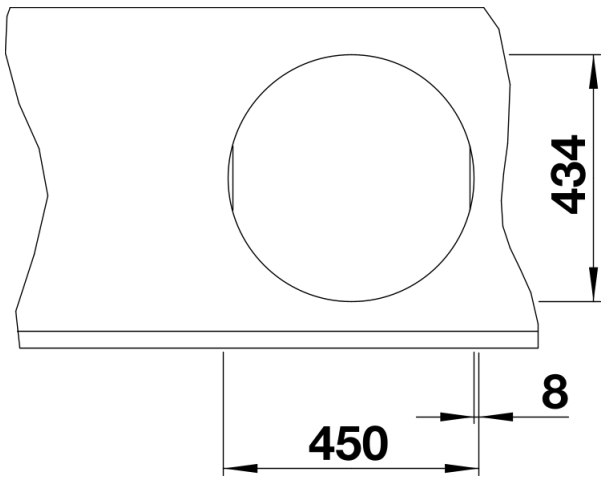

- Cut-out for IF - flat rim for lay-on installation into worktop from above
Flushmount installation

Scope of supply

- waste kit with space-saving pipe
- 3 ½" basket strainer

Details

Top view

Cut-out

Front view

Side view