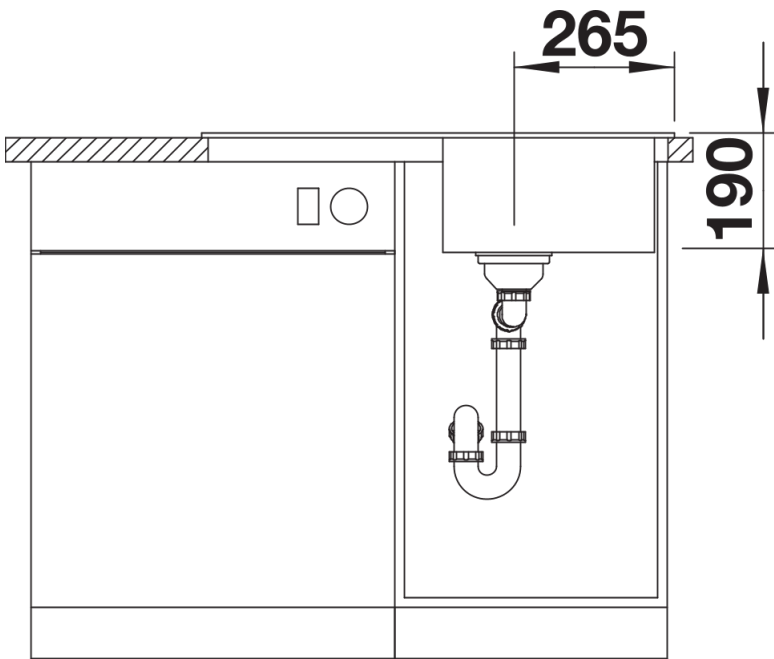

Product information sheet SONA 45 S

Item no. 525970

Benefits

- Modern, independent design
- Spacious main bowl with plenty of room for washing dishes
- Generous, strikingly-profiled tap ledge
- Specially for the 45-cm base cabinet

Colours

Available colours:

- black
- anthracite
- rock grey
- volcano grey
- white
- soft white
- tartufo
- coffee

SILGRANIT black

Scope of supply

- waste kit with space-saving pipe
- 3 ½" basket strainer

Details

Top view

Cut-out

Front view

Side view