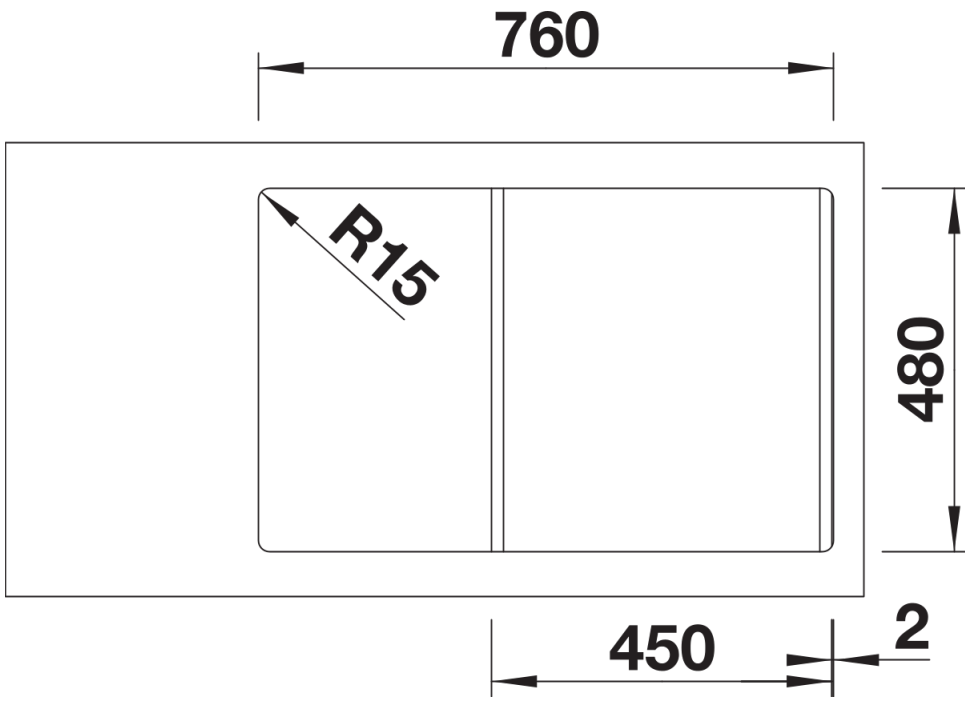

Product information sheet SONA 45 S

Item no. 525970

Benefits

- Modern, independent design
- Spacious main bowl with plenty of room for washing dishes
- Generous, strikingly-profiled tap ledge
- Specially for the 45-cm base cabinet

Colours

Available colours:

- black
- anthracite
- rock grey
- volcano grey
- white
- soft white
- tartufo
- coffee

SILGRANIT black

Scope of supply

- waste kit with space-saving pipe
- 3 ½" basket strainer

Details

Top view

Cut-out

Front view

Side view