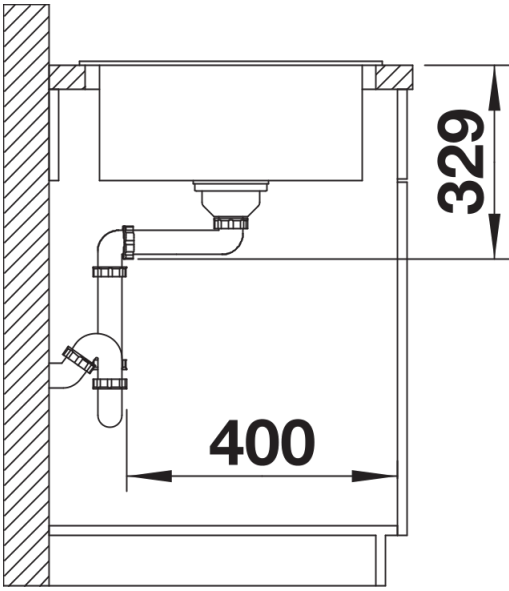

Product information sheet SONA 45 S

Item no. 525970

Benefits

- Modern, independent design
- Spacious main bowl with plenty of room for washing dishes
- Generous, strikingly-profiled tap ledge
- Specially for the 45-cm base cabinet

Colours

Available colours:

- black
- anthracite
- rock grey
- volcano grey
- white
- soft white
- tartufo
- coffee

SILGRANIT black

Scope of supply

- waste kit with space-saving pipe
- 3 ½" basket strainer

Details

Top view

Cut-out

Front view

Side view