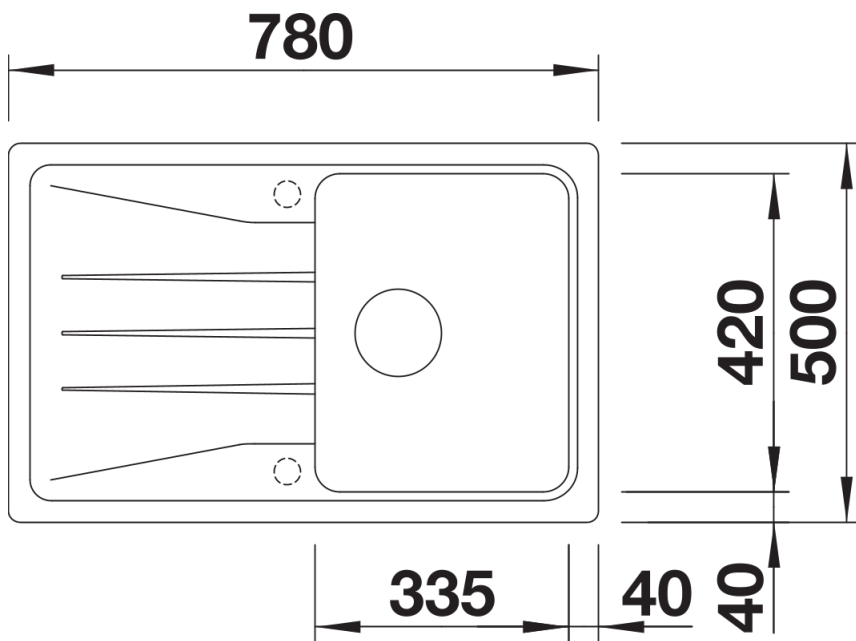

Product information sheet SONA 45 S

Item no. 525970

Benefits

- Modern, independent design
- Spacious main bowl with plenty of room for washing dishes
- Generous, strikingly-profiled tap ledge
- Specially for the 45-cm base cabinet

Colours

Available colours:

- black
- anthracite
- rock grey
- volcano grey
- white
- soft white
- tartufo
- coffee

SILGRANIT black

Scope of supply

- waste kit with space-saving pipe
- 3 ½" basket strainer

Details

Top view

Cut-out

Front view

Side view