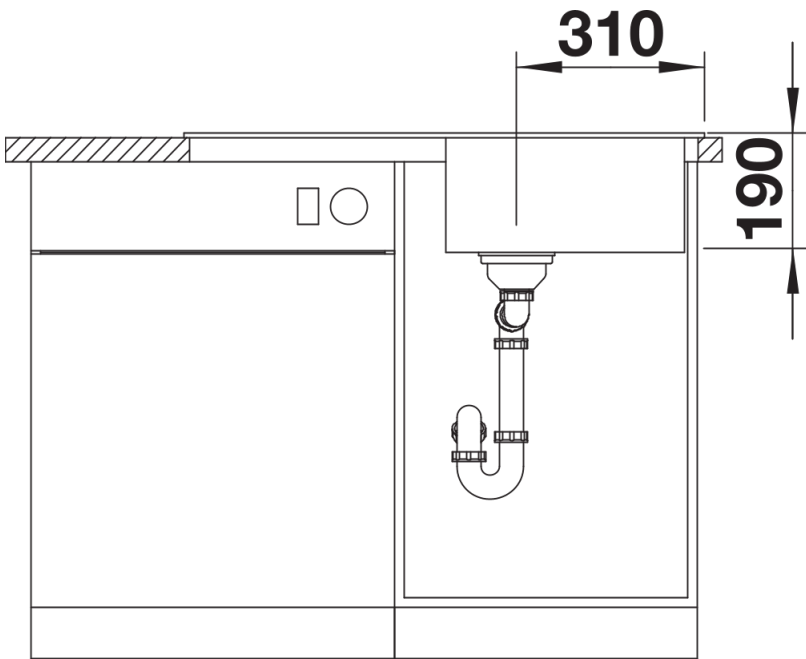

Product information sheet SONA 5 S

Item no. 525972

Benefits

- Modern, independent design
- Spacious main bowl with plenty of room for washing dishes
- Generous, strikingly-profiled tap ledge
- Specially for the 50-cm base cabinet
- Can be installed reversibly

Colours

Available colours:

- black
- anthracite
- rock grey
- volcano grey
- white
- soft white
- tartufo
- coffee

SILGRANIT black

Scope of supply

- waste kit with space-saving pipe
- 3 ½" basket strainer

Details

Top view

Cut-out

Front view

Side view