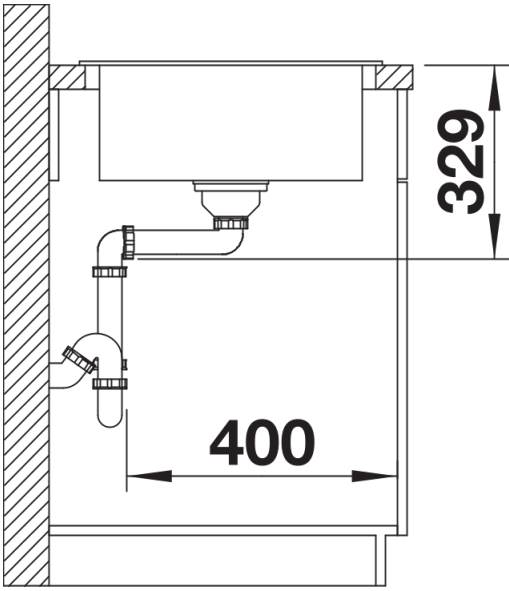

Product information sheet SONA 5 S

Item no. 525972

Benefits

- Modern, independent design
- Spacious main bowl with plenty of room for washing dishes
- Generous, strikingly-profiled tap ledge
- Specially for the 50-cm base cabinet
- Can be installed reversibly

Colours

Available colours:

- black
- anthracite
- rock grey
- volcano grey
- white
- soft white
- tartufo
- coffee

SILGRANIT black

Scope of supply

- waste kit with space-saving pipe
- 3 ½" basket strainer

Details

Top view

Cut-out

Front view

Side view