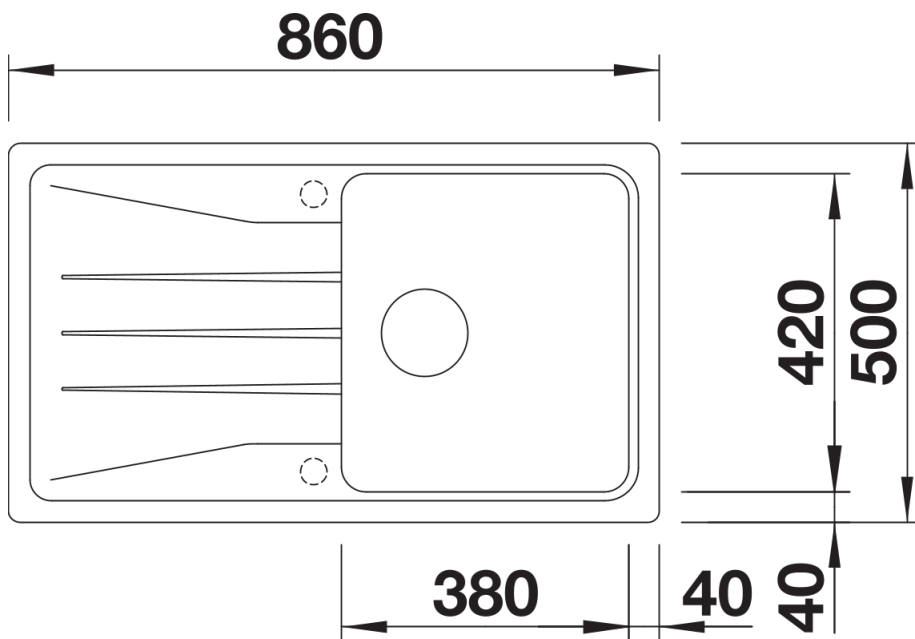

Product information sheet SONA 5 S

Item no. 525972

Benefits

- Modern, independent design
- Spacious main bowl with plenty of room for washing dishes
- Generous, strikingly-profiled tap ledge
- Specially for the 50-cm base cabinet
- Can be installed reversibly

Colours

Available colours:

- black
- anthracite
- rock grey
- volcano grey
- white
- soft white
- tartufo
- coffee

SILGRANIT black

Scope of supply

- waste kit with space-saving pipe
- 3 ½" basket strainer

Details

Top view

Cut-out

Front view

Side view