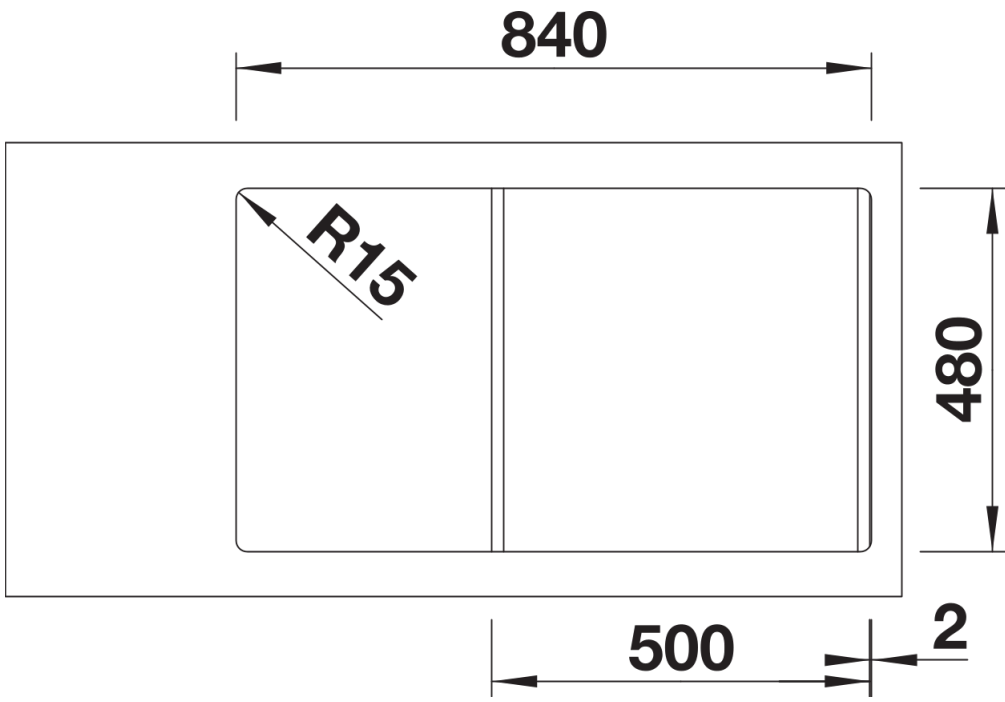

Product information sheet SONA 5 S

Item no. 525972

Benefits

- Modern, independent design
- Spacious main bowl with plenty of room for washing dishes
- Generous, strikingly-profiled tap ledge
- Specially for the 50-cm base cabinet
- Can be installed reversibly

Colours

Available colours:

- black
- anthracite
- rock grey
- volcano grey
- white
- soft white
- tartufo
- coffee

SILGRANIT black

Scope of supply

- waste kit with space-saving pipe
- 3 ½" basket strainer

Details

Top view

Cut-out

Front view

Side view