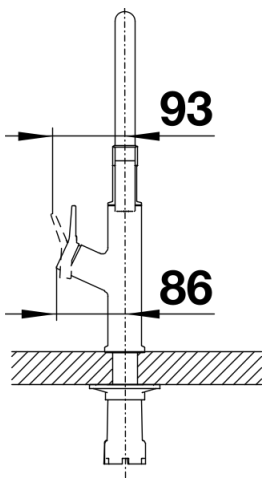

Product information sheet SOLENTA-S Senso Lever left

Item no. 523127

Benefits

- Semi-professional design with elevated user convenience
- Manual or hands-free Start-Stop mode with innovative sensor technology
- Near field sensor detection in hose arm avoids unintended activation
- Lever left version for a perfect match with the bowl position
- High-quality stainless steel hose cover for more stability, ease of movement and cleaning
- Pull-down with dual spray function and magnetic holder: easy switch from aerated stream to powerful rinse spray
- Stainless finish UltraResist – very easy to clean, stain and wear resistant

Colours

Available colours:

PVD Steel

PVD PVD Steel

Planning information

- Ready to be connected to 230 V with power supply unit

Scope of supply

- Prepared for connection to 230V with mains unit
- 140° swivel spout for greater reach
- Ø 35mm tap hole required
- With ceramic disk cartridge
- Metal-sheathed spray hose
- Flexible connection pipes with a length of 450 mm and $\frac{3}{8}$ " nut for particularly easy and secure installation
- Patented jet regulator for markedly reduced scaling
- Stabilising plate to increase the stability of the tap when fitted in stainless steel sinks
- With non-return valve and thus guaranteed against reflux in accordance with EN 1717
- LGA approved
- DVGW approved

Details

Swivel range

Side view hand gear 2D

Side view