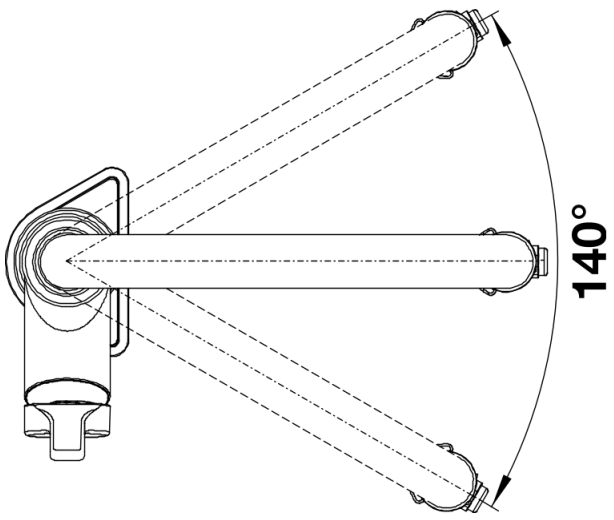

Product information sheet SOLENTA-S Senso Lever left

Item no. 523127

Benefits

- Semi-professional design with elevated user convenience
- Manual or hands-free Start-Stop mode with innovative sensor technology
- Near field sensor detection in hose arm avoids unintended activation
- Lever left version for a perfect match with the bowl position
- High-quality stainless steel hose cover for more stability, ease of movement and cleaning
- Pull-down with dual spray function and magnetic holder: easy switch from aerated stream to powerful rinse spray
- Stainless finish UltraResist – very easy to clean, stain and wear resistant

Colours

Available colours:

PVD Steel

PVD PVD Steel

Planning information

- Ready to be connected to 230 V with power supply unit

Scope of supply

- Prepared for connection to 230V with mains unit
- 140° swivel spout for greater reach
- Ø 35mm tap hole required
- With ceramic disk cartridge
- Metal-sheathed spray hose
- Flexible connection pipes with a length of 450 mm and $\frac{3}{8}$ " nut for particularly easy and secure installation
- Patented jet regulator for markedly reduced scaling
- Stabilising plate to increase the stability of the tap when fitted in stainless steel sinks
- With non-return valve and thus guaranteed against reflux in accordance with EN 1717
- LGA approved
- DVGW approved

Details

Swivel range

Side view hand gear 2D

Side view