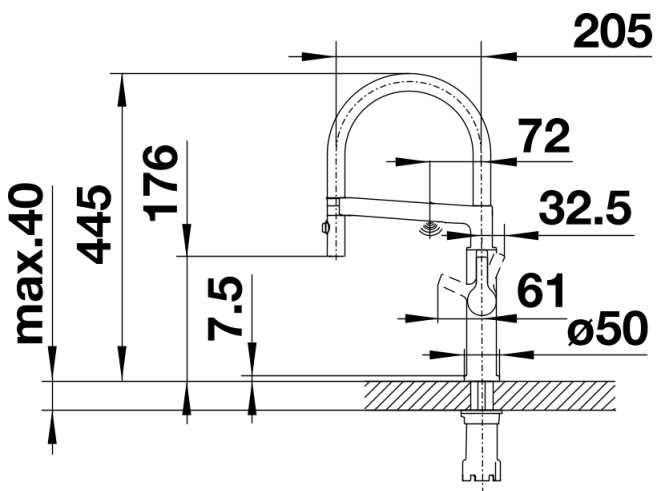

Product information sheet SOLENTA-S Senso Lever left

Item no. 523127

Benefits

- Semi-professional design with elevated user convenience
- Manual or hands-free Start-Stop mode with innovative sensor technology
- Near field sensor detection in hose arm avoids unintended activation
- Lever left version for a perfect match with the bowl position
- High-quality stainless steel hose cover for more stability, ease of movement and cleaning
- Pull-down with dual spray function and magnetic holder: easy switch from aerated stream to powerful rinse spray
- Stainless finish UltraResist – very easy to clean, stain and wear resistant

Colours

Available colours:

PVD Steel

PVD PVD Steel

Planning information

- Ready to be connected to 230 V with power supply unit

Scope of supply

- Prepared for connection to 230V with mains unit
- 140° swivel spout for greater reach
- Ø 35mm tap hole required
- With ceramic disk cartridge
- Metal-sheathed spray hose
- Flexible connection pipes with a length of 450 mm and $\frac{3}{8}$ " nut for particularly easy and secure installation
- Patented jet regulator for markedly reduced scaling
- Stabilising plate to increase the stability of the tap when fitted in stainless steel sinks
- With non-return valve and thus guaranteed against reflux in accordance with EN 1717
- LGA approved
- DVGW approved

Details

Swivel range

Side view hand gear 2D

Side view