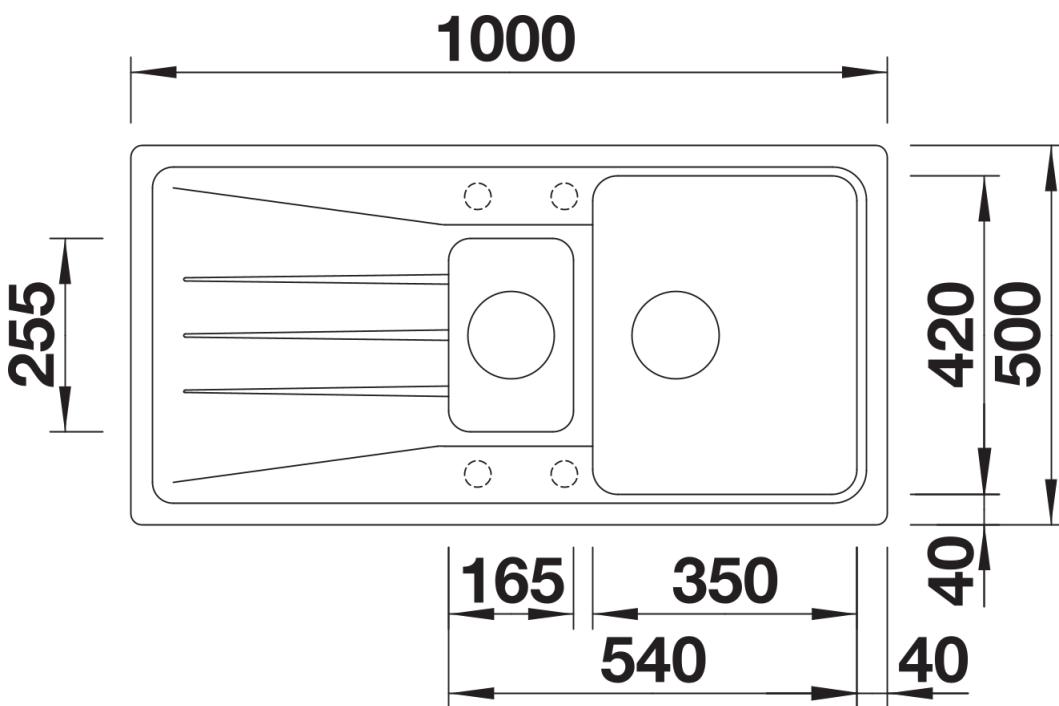

## Scope of supply

---

- waste kit with space-saving pipe
- 2 x 3 ½" basket strainer

## Details

---

Top view

Cut-out

Front view

Side view