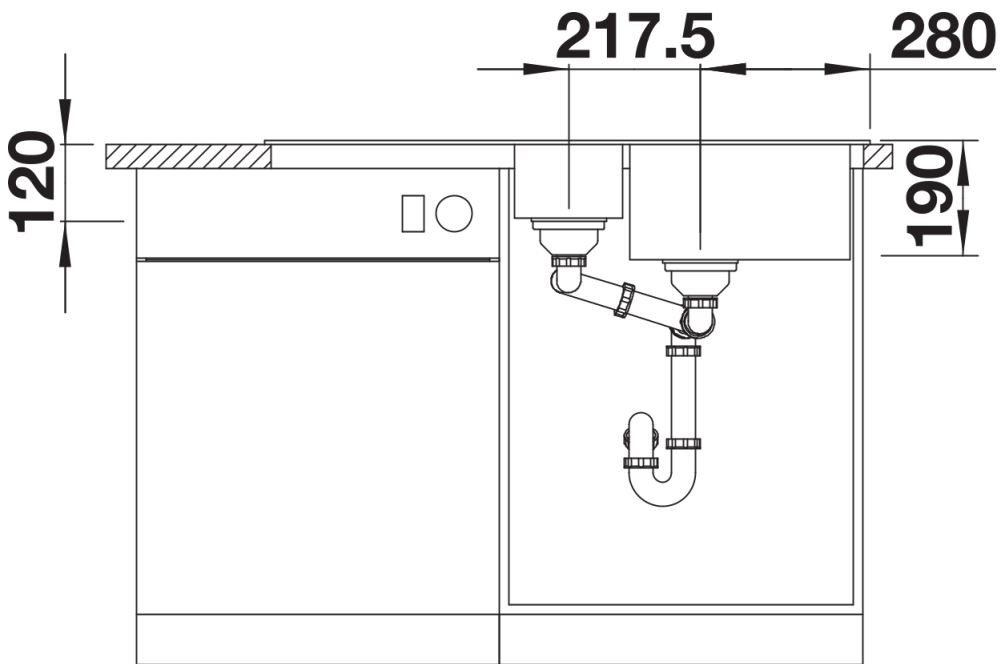

## Scope of supply

---

- waste kit with space-saving pipe
- 2 x 3 ½" basket strainer

## Details

---

Top view

Cut-out

Front view

Side view