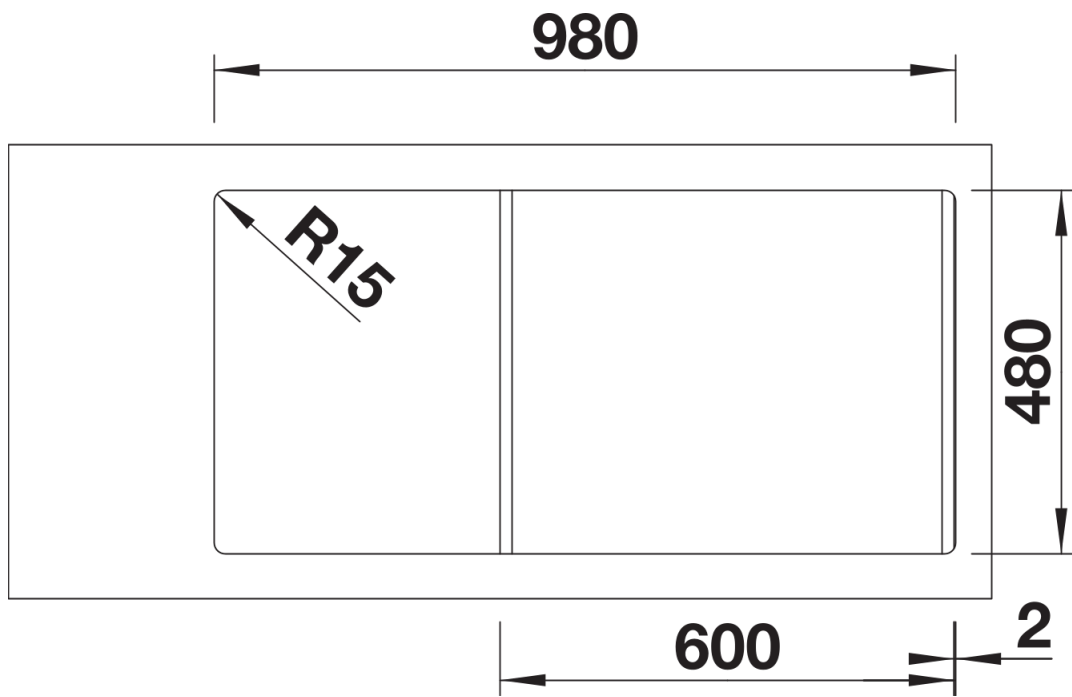

## Scope of supply

---

- waste kit with space-saving pipe
- 2 x 3 ½" basket strainer

## Details

---

Top view

Cut-out

Front view

Side view