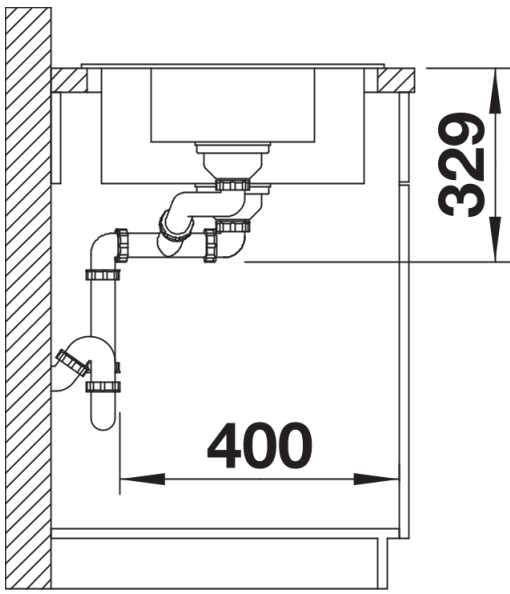

## Scope of supply

---

- waste kit with space-saving pipe
- 2 x 3 ½" basket strainer

## Details

---

Top view

Cut-out

Front view

Side view