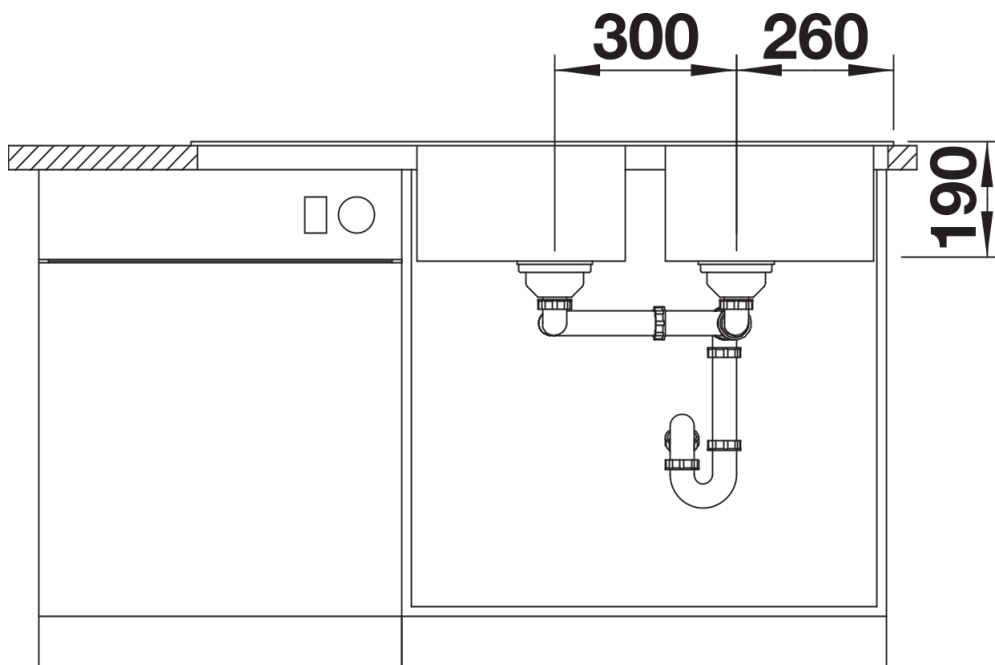

Product information sheet SONA 8 S

Item no. 525979

Benefits

- Modern, independent design
- Two bowls of the same size for maximum comfort when washing dishes
- Harmoniously integrated outlet on tap ledge
- Generous, strikingly-profiled tap ledge
- Specially for the 80-cm base cabinet
- Can be installed reversibly

Colours

SILGRANIT black

Available colours:

- black
- anthracite
- rock grey
- volcano grey
- alu metallic
- white
- soft white
- tartufo
- coffee

Scope of supply

- waste kit with space-saving pipe
- 2 x 3 1/2" basket strainer

Details

Top view

Cut-out

Front view

Side view