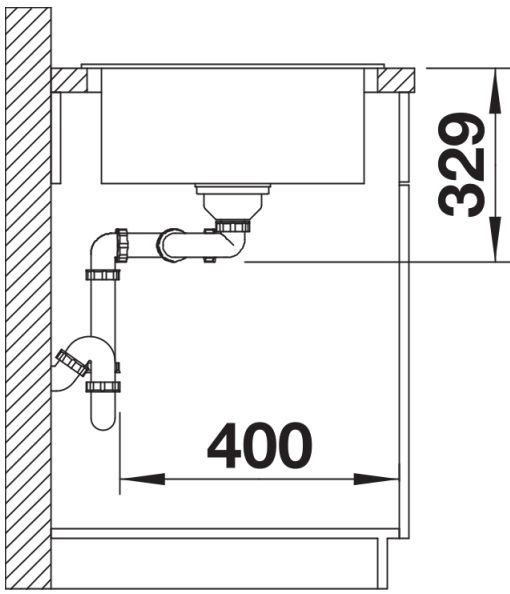

Product information sheet SONA 8 S

Item no. 525979

Benefits

- Modern, independent design
- Two bowls of the same size for maximum comfort when washing dishes
- Harmoniously integrated outlet on tap ledge
- Generous, strikingly-profiled tap ledge
- Specially for the 80-cm base cabinet
- Can be installed reversibly

Details

Top view

Cut-out

Front view

Side view