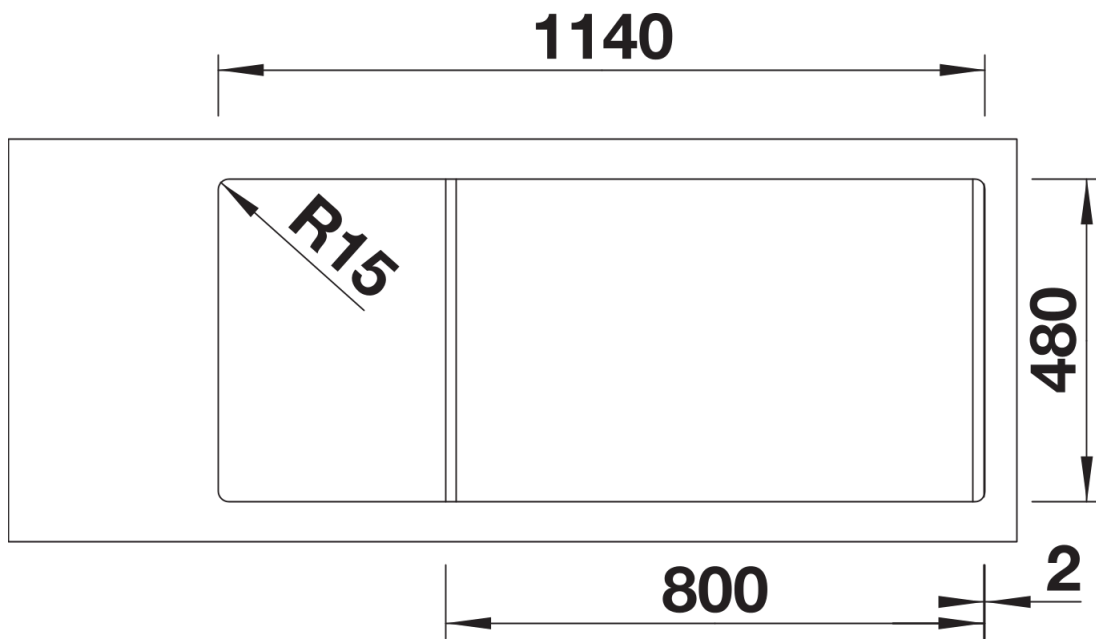

Product information sheet SONA 8 S

Item no. 525979

Benefits

- Modern, independent design
- Two bowls of the same size for maximum comfort when washing dishes
- Harmoniously integrated outlet on tap ledge
- Generous, strikingly-profiled tap ledge
- Specially for the 80-cm base cabinet
- Can be installed reversibly

Colours

SILGRANIT black

Available colours:

- black
- anthracite
- rock grey
- volcano grey
- alu metallic
- white
- soft white
- tartufo
- coffee

Scope of supply

- waste kit with space-saving pipe
- 2 x 3 1/2" basket strainer

Details

Top view

Cut-out

Front view

Side view