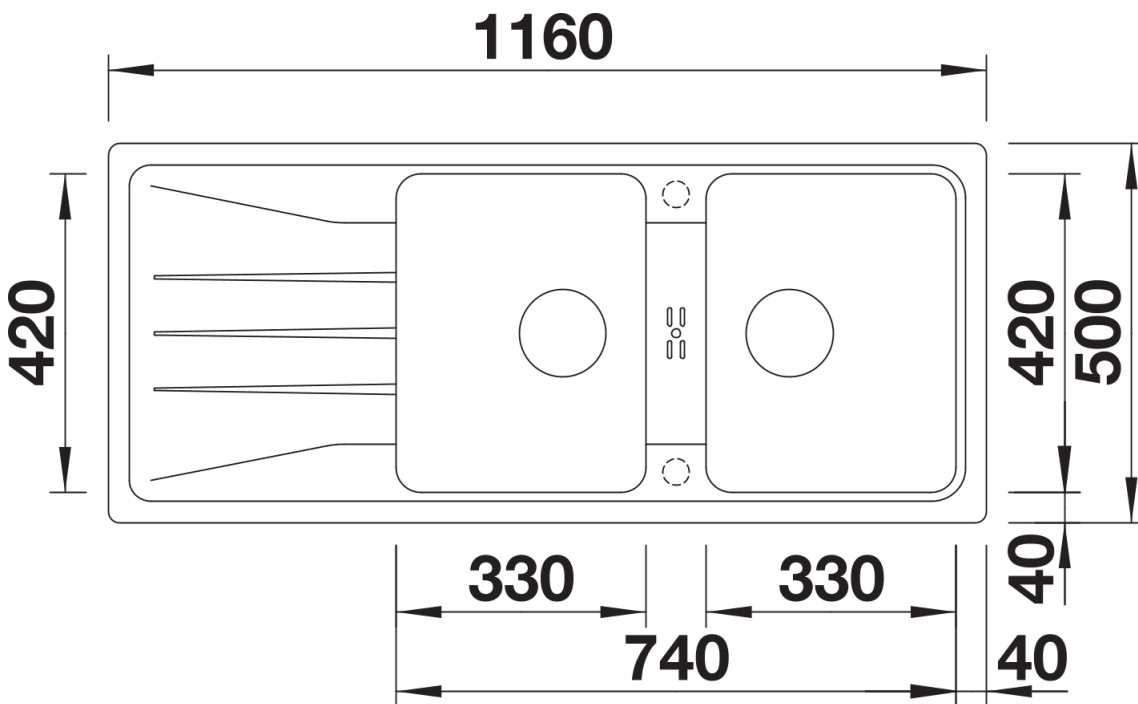

Product information sheet SONA 8 S

Item no. 525979

Benefits

- Modern, independent design
- Two bowls of the same size for maximum comfort when washing dishes
- Harmoniously integrated outlet on tap ledge
- Generous, strikingly-profiled tap ledge
- Specially for the 80-cm base cabinet
- Can be installed reversibly

Colours

SILGRANIT black

Available colours:

- black
- anthracite
- rock grey
- volcano grey
- alu metallic
- white
- soft white
- tartufo
- coffee

Scope of supply

- waste kit with space-saving pipe
- 2 x 3 1/2" basket strainer

Details

Top view

Cut-out

Front view

Side view